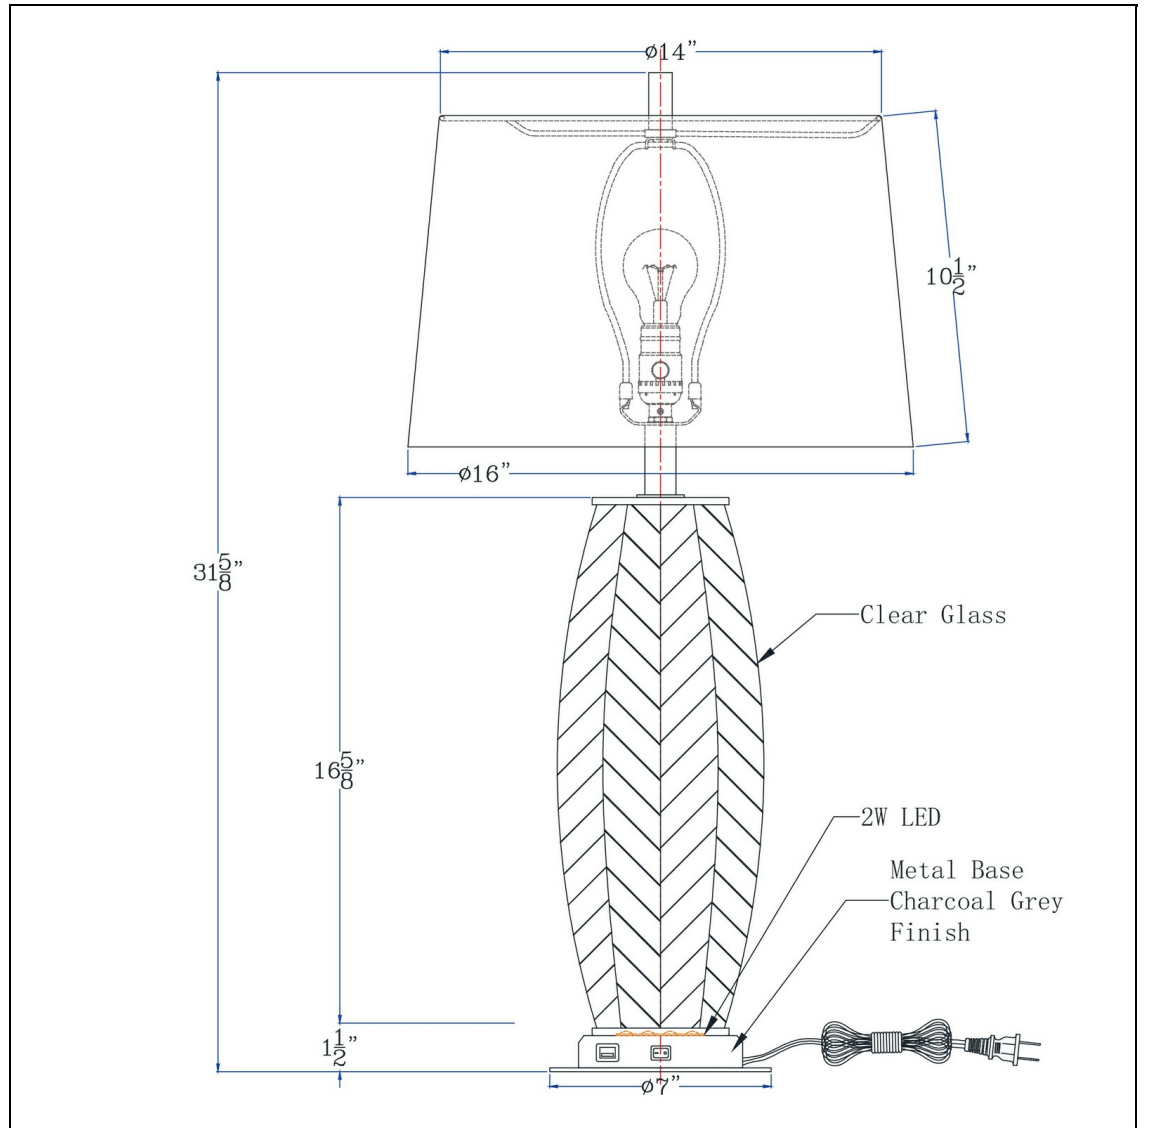

Product No. **BO-3186TB**

Description

100W led Mansfield glass table lamp with  
2W led night light and 2 USB Outlets  
100 Watt (Main) + 2 Watt LED Night Light  
Two USB Ports on Base  
Clear Leaf Pattern Glass Body  
Hardback Fabric Shade Included  
Ships in 1 Carton  
On/Off Rocker Switch

Technical Specifications

<b>UPC</b>	020193067284
<b>Wattage</b>	100W+LED2W
<b>CRI</b>	80
<b>Lumen</b>	180
<b>Switch Type</b>	3 WAY
<b>Bulb Base</b>	E26 + LED
<b>Number of Lights</b>	2
<b>Color</b>	Iron Grey / Glass
<b>Base Color</b>	Iron Grey

<b>Shade Top1</b>	14.00
<b>Shade Bottom1</b>	16.00
<b>Shade Side</b>	10.50
<b>Carton 1 Dimensions</b>	22.00 x 17.00 x 17.00
<b>Carton 2 Dimensions</b>	0.00 x 0.00 x 17.00
<b>Package Dimensions</b>	L: 17.00 W: 17.00 H: 22.00