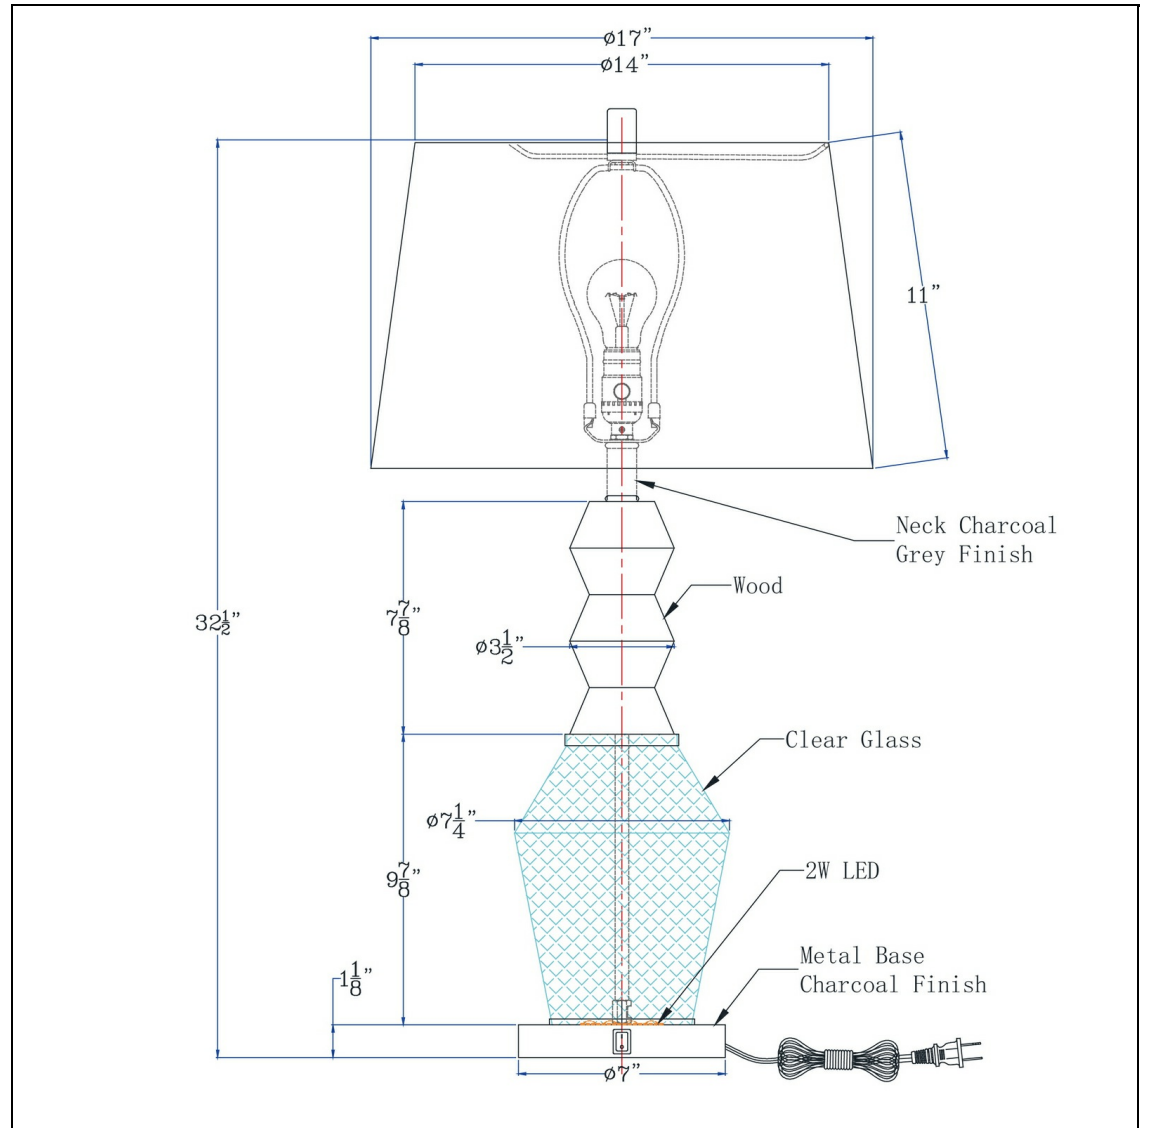

Product No. **BO-3187TB**

Description

100W led Harlan metal/glass table Lamp  
100 Watt (Main) + 2 Watt LED Night Light  
Diamond Pattern Glass Base  
180 Lumen, 3000 Kelvin  
Hardback Fabric Shade Included  
Ships in 1 Carton  
3 Way Switch

Technical Specifications

<b>UPC</b>	020193067284	<b>Shade Top1</b>	14.00
<b>Wattage</b>	100W+LED2W	<b>Shade Bottom1</b>	17.00
<b>CRI</b>	80	<b>Shade Side</b>	11.00
<b>Lumen</b>	180	<b>Carton 1 Dimensions</b>	21.80 x 18.00 x 18.00
<b>Switch Type</b>	3 WAY	<b>Carton 2 Dimensions</b>	0.00 x 0.00 x 18.00
<b>Bulb Base</b>	E26 + LED	<b>Package Dimensions</b>	L: 18.00 W: 18.00 H: 21.80
<b>Number of Lights</b>	2		
<b>Color</b>	Dark Oak / Iron Grey		
<b>Base Color</b>	Iron Grey		