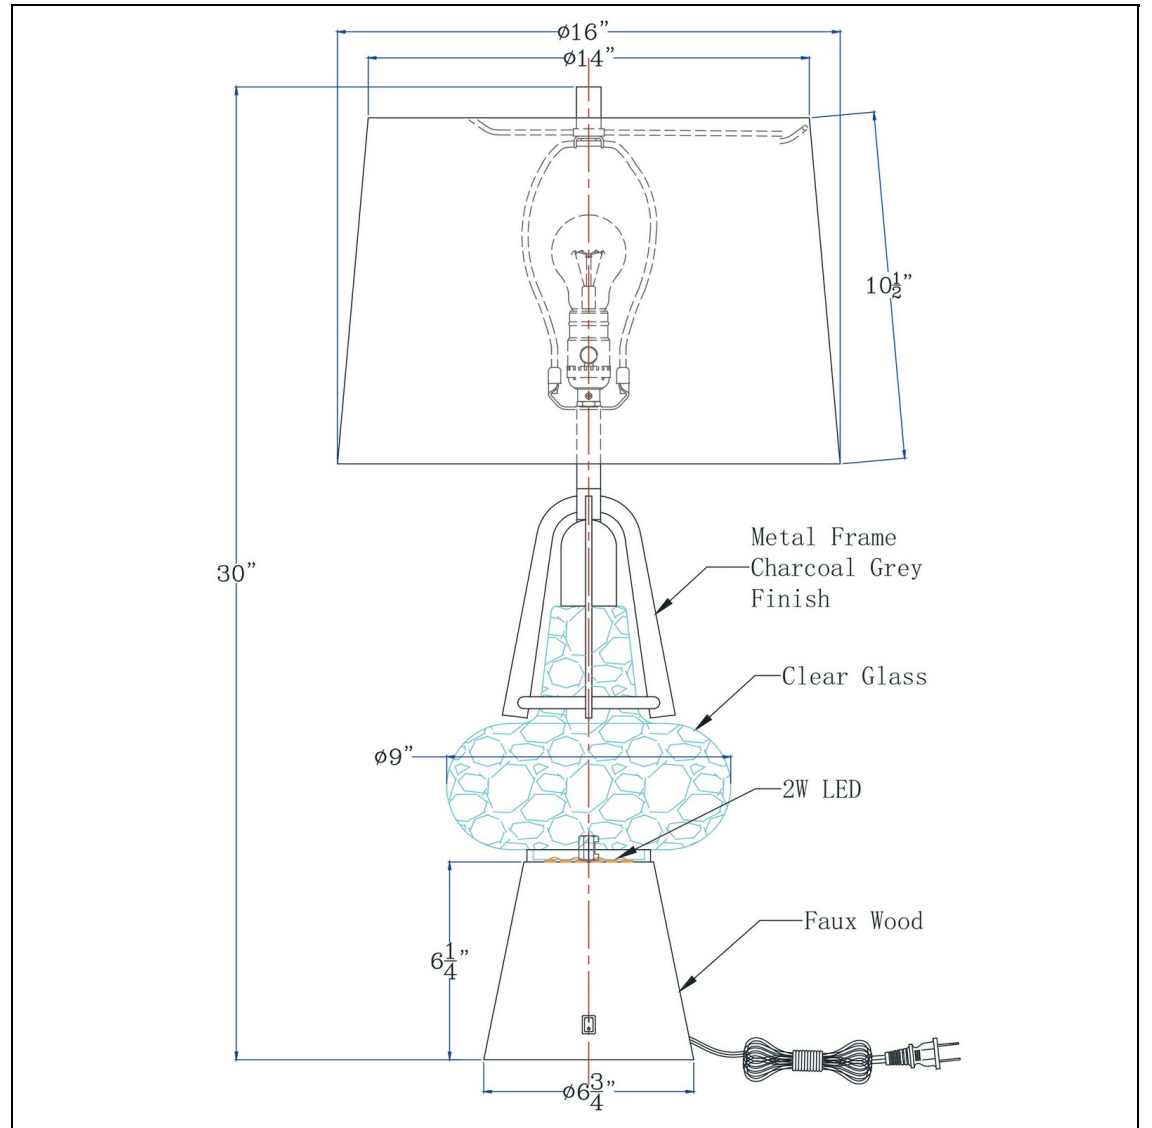

Product No. **BO-3188TB**

Description

100W led Marietta metal/glass table lamp
with 2W led night light
100 Watt (Main) + 2 Watt LED Night Light
Diamond Pattern Glass Base
180 Lumen, 3000 Kelvin
Hardback Fabric Shade Included
Ships in 1 Carton
Rocker Switch on Base

Technical Specifications

UPC	020193067284	Shade Top1	14.00
Wattage	100W+LED2W	Shade Bottom1	16.00
CRI	80	Shade Side	10.50
Lumen	180	Carton 1 Dimensions	22.30 x 17.00 x 17.00
Switch Type	3 WAY	Carton 2 Dimensions	0.00 x 0.00 x 17.00
Bulb Base	E26 + LED	Package Dimensions	L: 17.00 W: 17.00 H: 22.30
Number of Lights	2		
Color	Oak / Iron Grey		
Base Color	Oak		