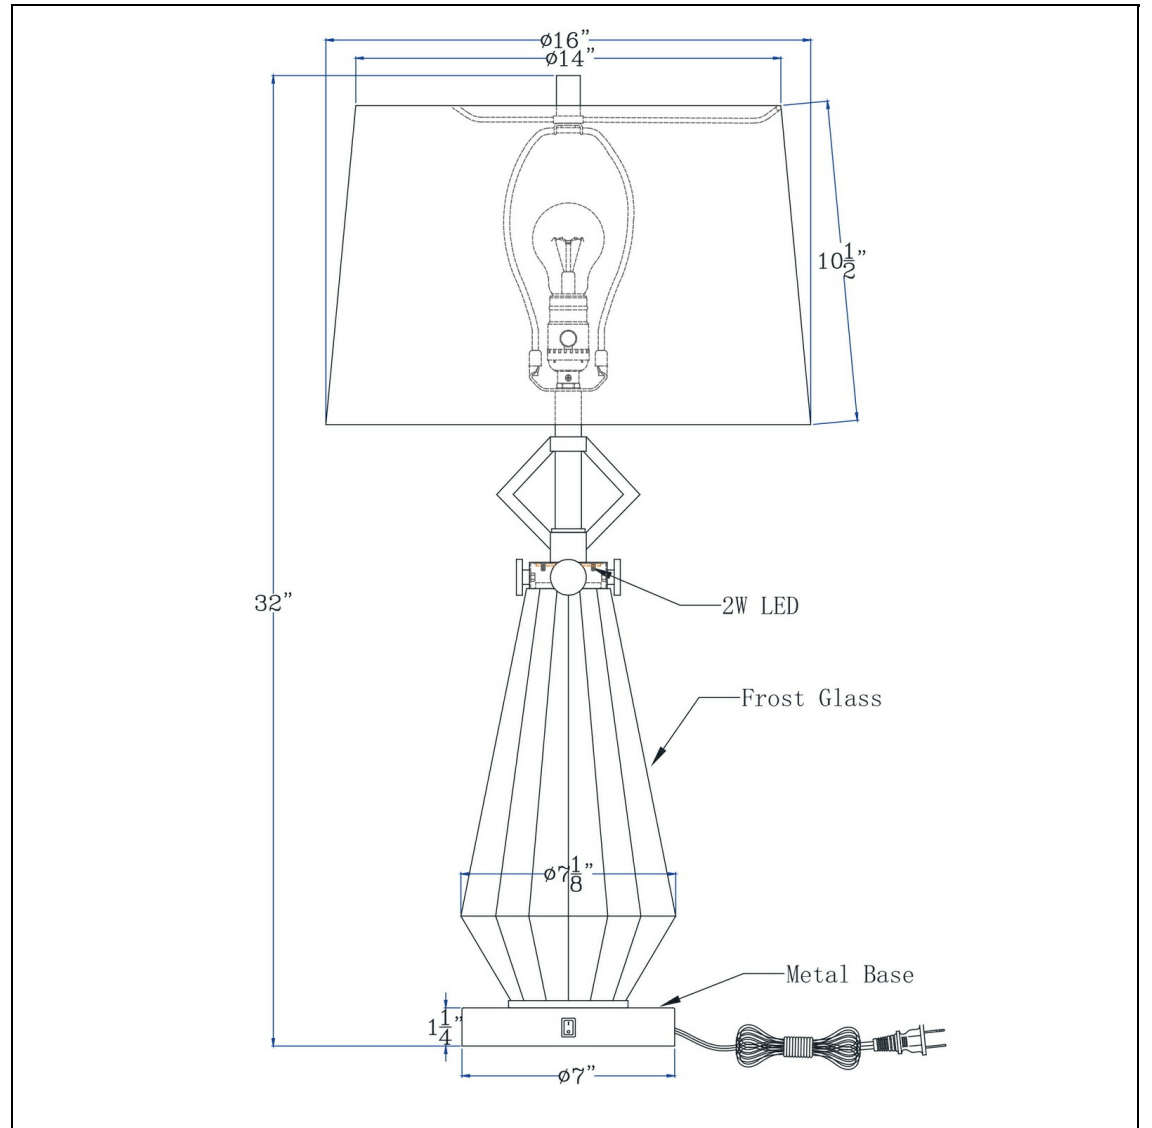

Product No. **BO-3189TB**

Description

100W led Carrizo metal/glass table lamp
with 2W led night light
100 Watt (Main) + 2 Watt LED Night Light
Frosted Glass Night Light
180 Lumen, 3000 Kelvin
Hardback Fabric Shade Included
Ships in 1 Carton
3 Way Switch

Technical Specifications

UPC	020193067284	Shade Top1	14.00
Wattage	100W+LED2W	Shade Bottom1	16.00
CRI	80	Shade Side	10.50
Lumen	180	Carton 1 Dimensions	21.00 x 17.00 x 17.00
Switch Type	3 WAY	Carton 2 Dimensions	0.00 x 0.00 x 17.00
Bulb Base	E26 + LED	Package Dimensions	L: 17.00 W: 17.00 H: 21.00
Number of Lights	2		
Color	Antique Brass / Frosted Glass		
Base Color	Antique Brass		