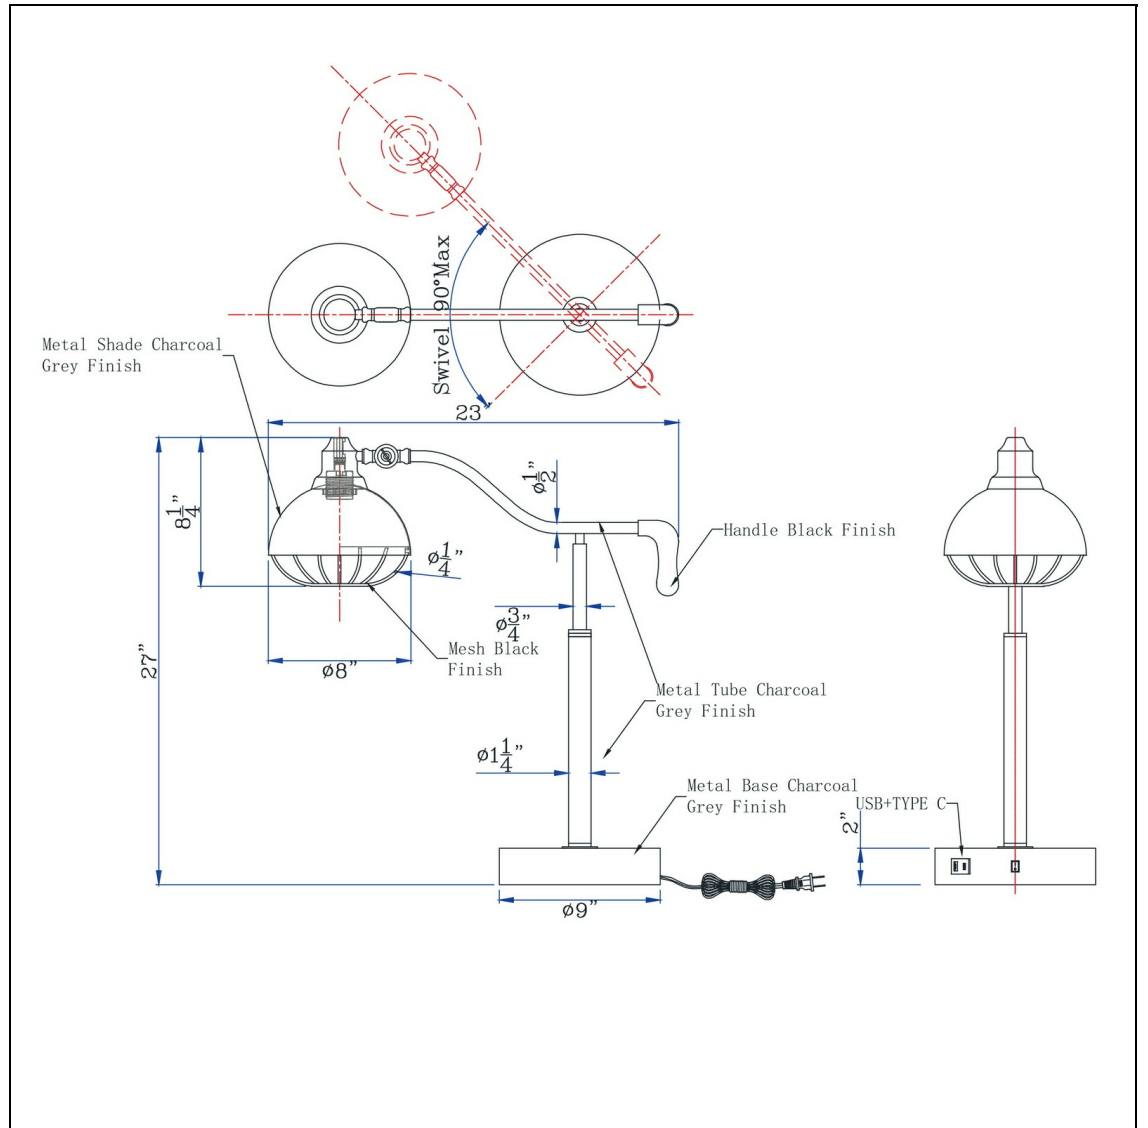

Product No. **BO-3191DK**

Description

60W Taloga metal desk lamp with adjustable caged shade and 1 USB and 1 USB C charging outlets. (Bulb not included)
Includes one USB and One USB-C Port
Durable Metal Construction
Caged Shade Design
Weighted Circular Base for Added Stability
Ships in 1 Carton
Rocker Switch on Base

Technical Specifications

UPC	020193067284
Wattage	60W
Switch Type	ON/OFF
Bulb Base	E26
Number of Lights	1
Color	Black Iron
Base Color	Black Iron

Shade Top1	8.00
Carton 1 Dimensions	21.50 x 6.00 x 20.50
Carton 2 Dimensions	0.00 x 0.00 x 20.50
Package Dimensions	L: 20.50 W: 6.00 H: 21.50