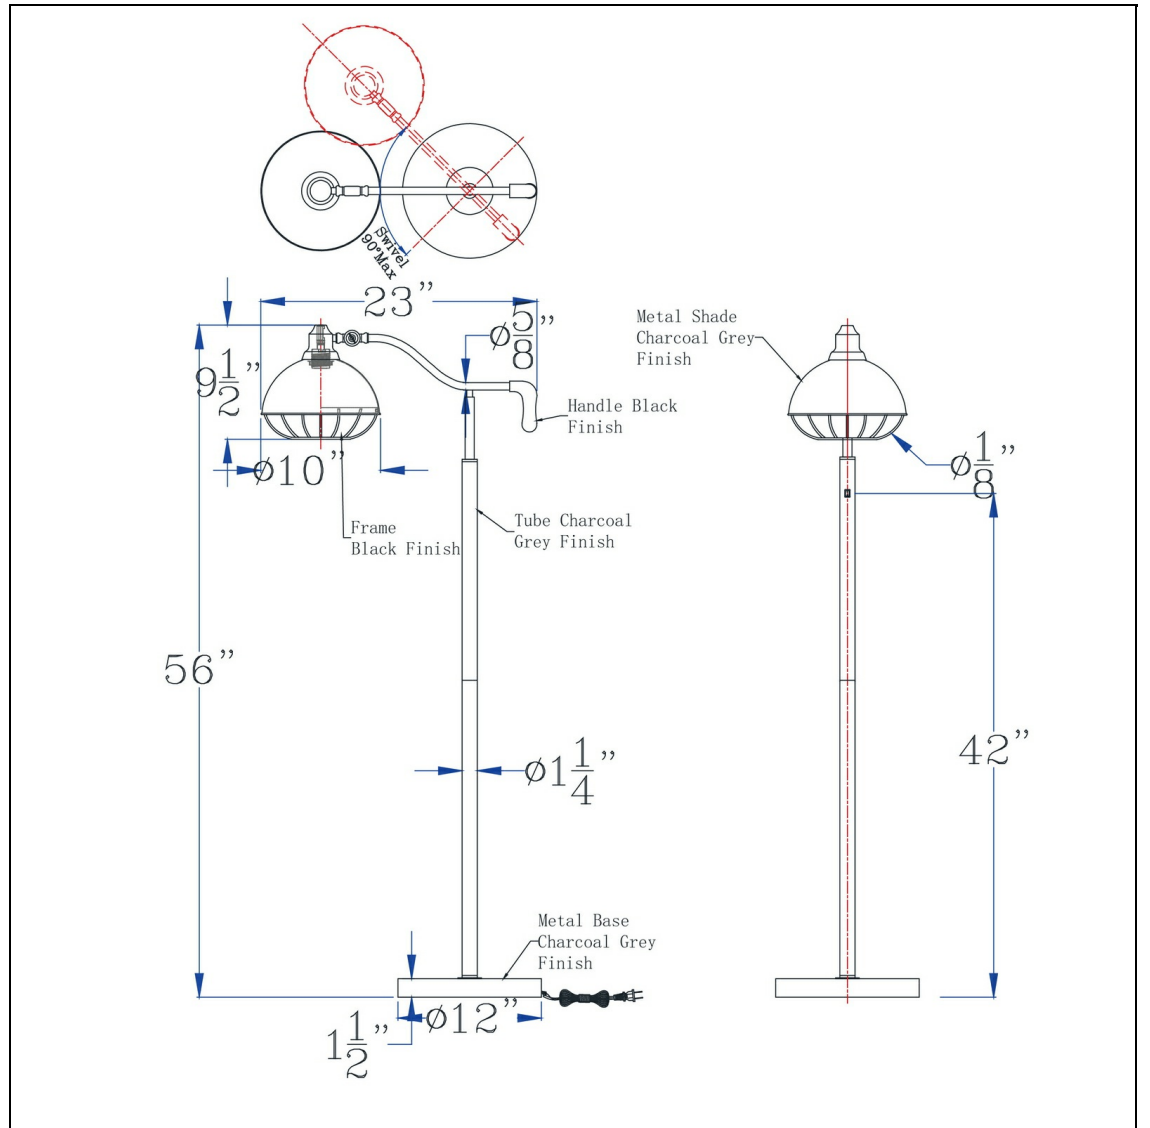

Product No. **BO-3191FL**

Description

60W Taloga metal floor lamp with adjustable caged shade. (Bulb not included)  
Monotone Black Iron Finish  
Durable Metal Construction  
Caged Shade Design  
Weighted Circular Base for Added Stability  
Ships in 1 Carton  
Rocker Switch on Pole

Technical Specifications

<b>UPC</b>	020193067284	<b>Shade Top1</b>	10.00
<b>Wattage</b>	60W	<b>Carton 1 Dimensions</b>	19.00 x 7.00 x 29.50
<b>Switch Type</b>	ON/OFF	<b>Carton 2 Dimensions</b>	0.00 x 0.00 x 29.50
<b>Bulb Base</b>	E26	<b>Package Dimensions</b>	L: 29.50 W: 7.00 H: 19.00
<b>Number of Lights</b>	1		
<b>Color</b>	Black Iron		
<b>Base Color</b>	Black Iron		