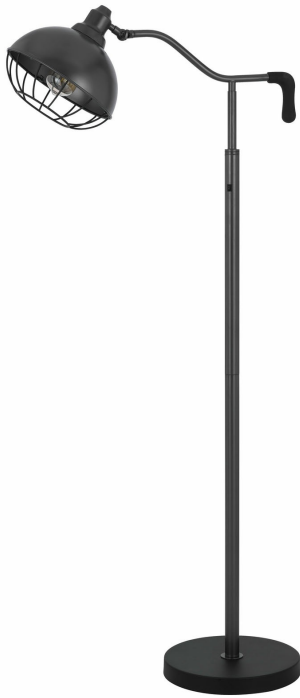

Product No. **BO-3191FL**

Description

60W Taloga metal floor lamp with adjustable caged shade. (Bulb not included)  
Monotone Black Iron Finish  
Durable Metal Construction  
Caged Shade Design  
Weighted Circular Base for Added Stability  
Ships in 1 Carton  
Rocker Switch on Pole

Technical Specifications

<b>UPC</b>	020193067284	<b>Shade Top1</b>	10.00
<b>Wattage</b>	60W	<b>Carton 1 Dimensions</b>	19.00 x 7.00 x 29.50
<b>Switch Type</b>	ON/OFF	<b>Carton 2 Dimensions</b>	0.00 x 0.00 x 29.50
<b>Bulb Base</b>	E26	<b>Package Dimensions</b>	L: 29.50 W: 7.00 H: 19.00
<b>Number of Lights</b>	1		
<b>Color</b>	Black Iron		
<b>Base Color</b>	Black Iron		