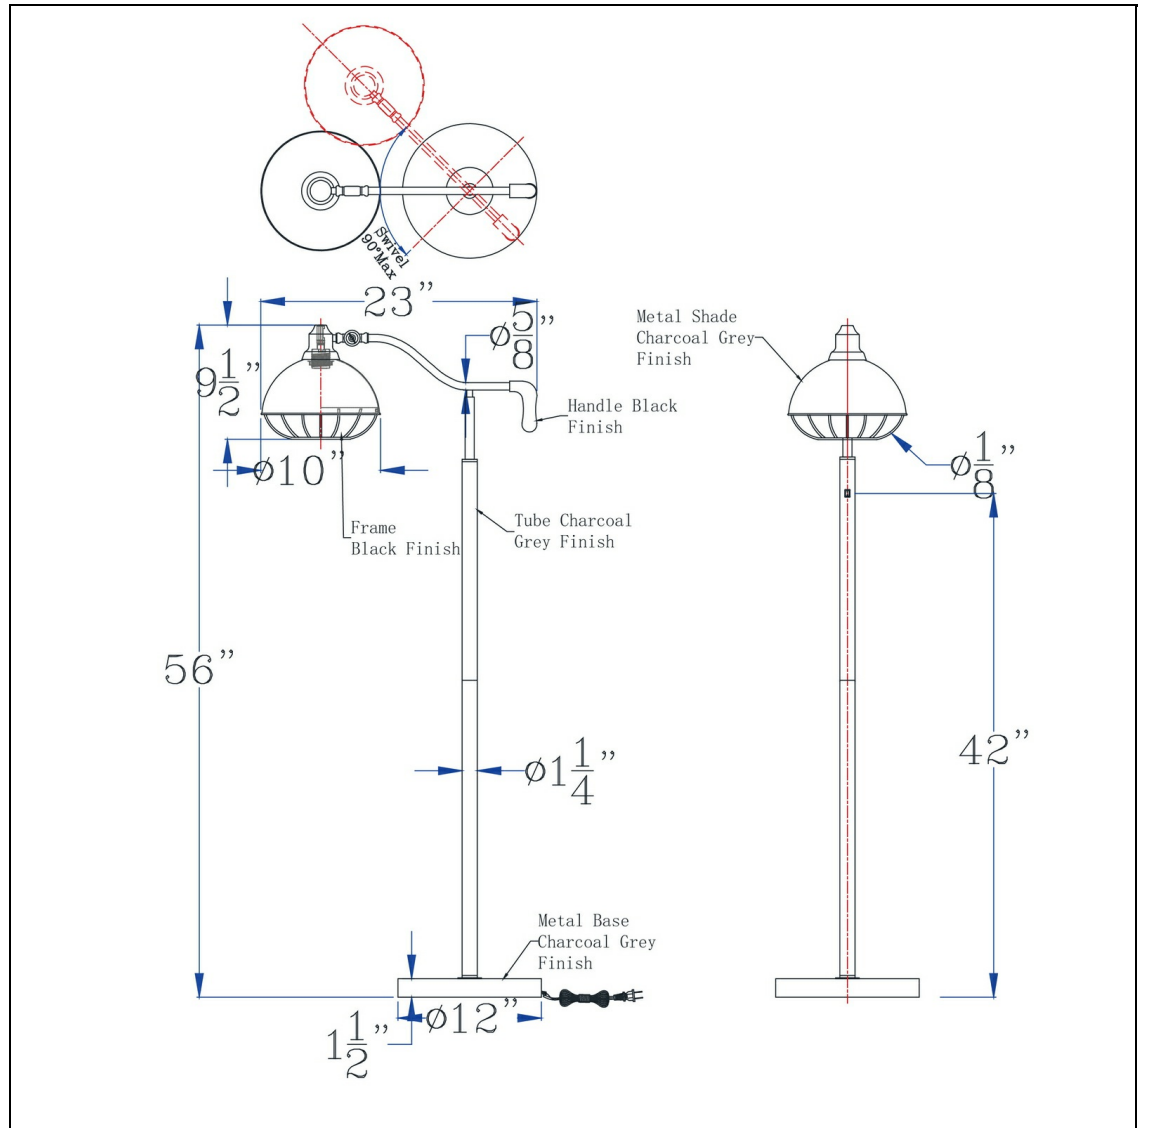

Product No. **BO-3191FL**

Description

60W Taloga metal floor lamp with adjustable caged shade. (Bulb not included)
Monotone Black Iron Finish
Durable Metal Construction
Caged Shade Design
Weighted Circular Base for Added Stability
Ships in 1 Carton
Rocker Switch on Pole

Technical Specifications

UPC	020193067284	Shade Top1	10.00
Wattage	60W	Carton 1 Dimensions	19.00 x 7.00 x 29.50
Switch Type	ON/OFF	Carton 2 Dimensions	0.00 x 0.00 x 29.50
Bulb Base	E26	Package Dimensions	L: 29.50 W: 7.00 H: 19.00
Number of Lights	1		
Color	Black Iron		
Base Color	Black Iron		