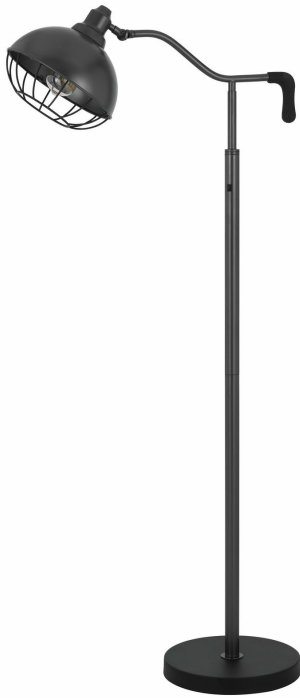

Product No. **BO-3191FL**

Description

60W Taloga metal floor lamp with adjustable caged shade. (Bulb not included)
Monotone Black Iron Finish
Durable Metal Construction
Caged Shade Design
Weighted Circular Base for Added Stability
Ships in 1 Carton
Rocker Switch on Pole

Technical Specifications

UPC	020193067284	Shade Top1	10.00
Wattage	60W	Carton 1 Dimensions	19.00 x 7.00 x 29.50
Switch Type	ON/OFF	Carton 2 Dimensions	0.00 x 0.00 x 29.50
Bulb Base	E26	Package Dimensions	L: 29.50 W: 7.00 H: 19.00
Number of Lights	1		
Color	Black Iron		
Base Color	Black Iron		