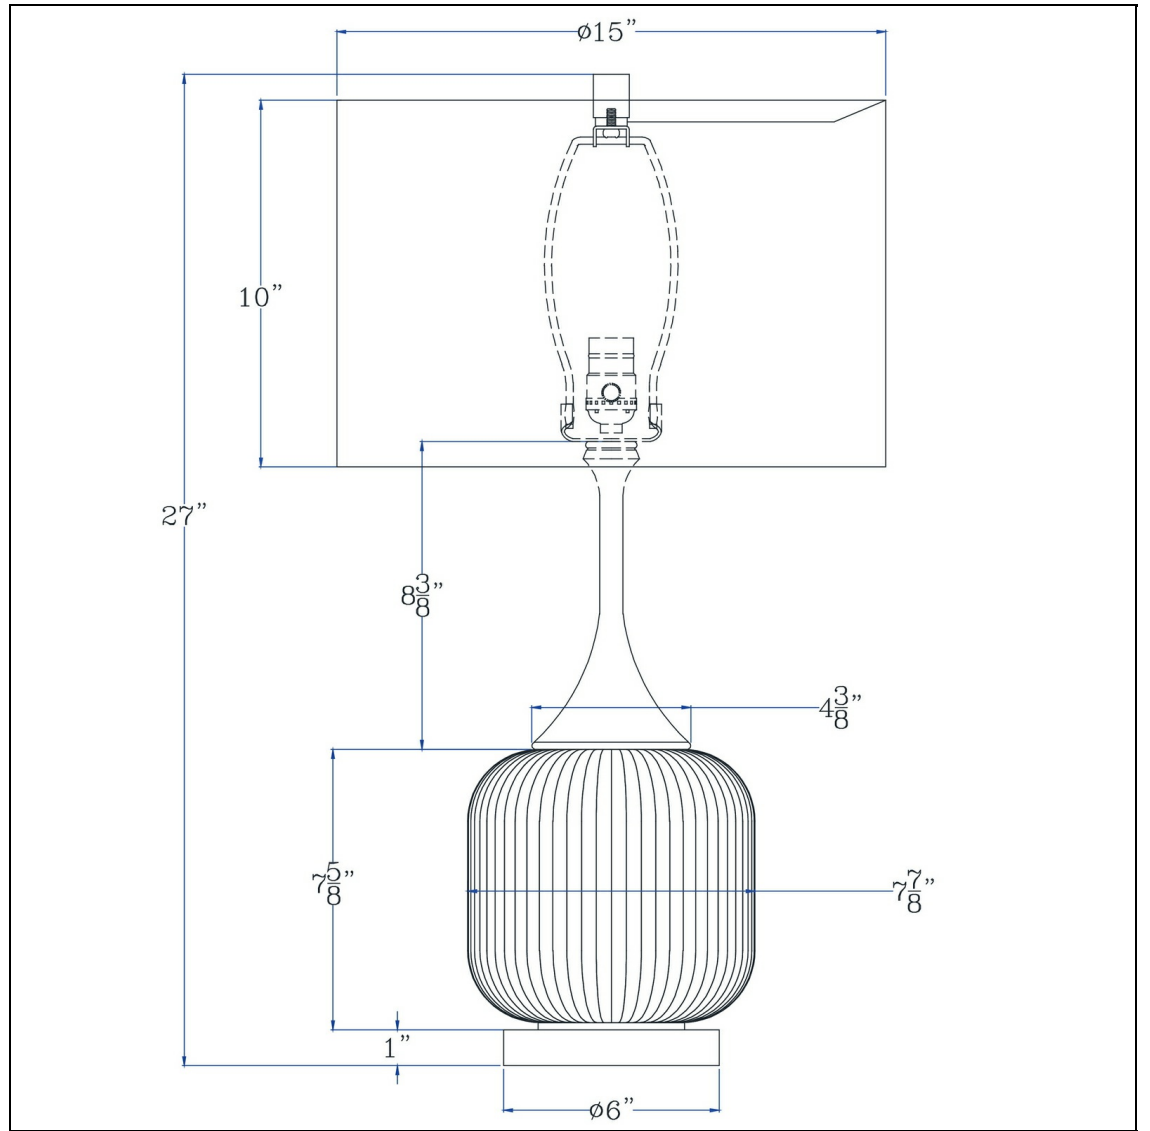

Product No. **BO-3192TB-2**

Description

150W 3 way Palmyra metal/glass table lamp.
Sold in pairs
Priced and Sold As a pair
Fluted Glass Design
3 Way Switch
Hardback Drum Shades Included
Ships in 1 Carton
Weighted Base for Added Stability

Technical Specifications

UPC	020193067284	Shade Top1	15.00
Wattage	150W	Shade Bottom1	15.00
Switch Type	3 WAY	Shade Side	10.00
Bulb Base	E26	Carton 1 Dimensions	30.50 x 16.30 x 19.80
Number of Lights	1	Carton 2 Dimensions	0.00 x 0.00 x 19.80
Color	White Washed	Package Dimensions	L: 19.80 W: 16.30 H: 30.50
Base Color	White Washed		