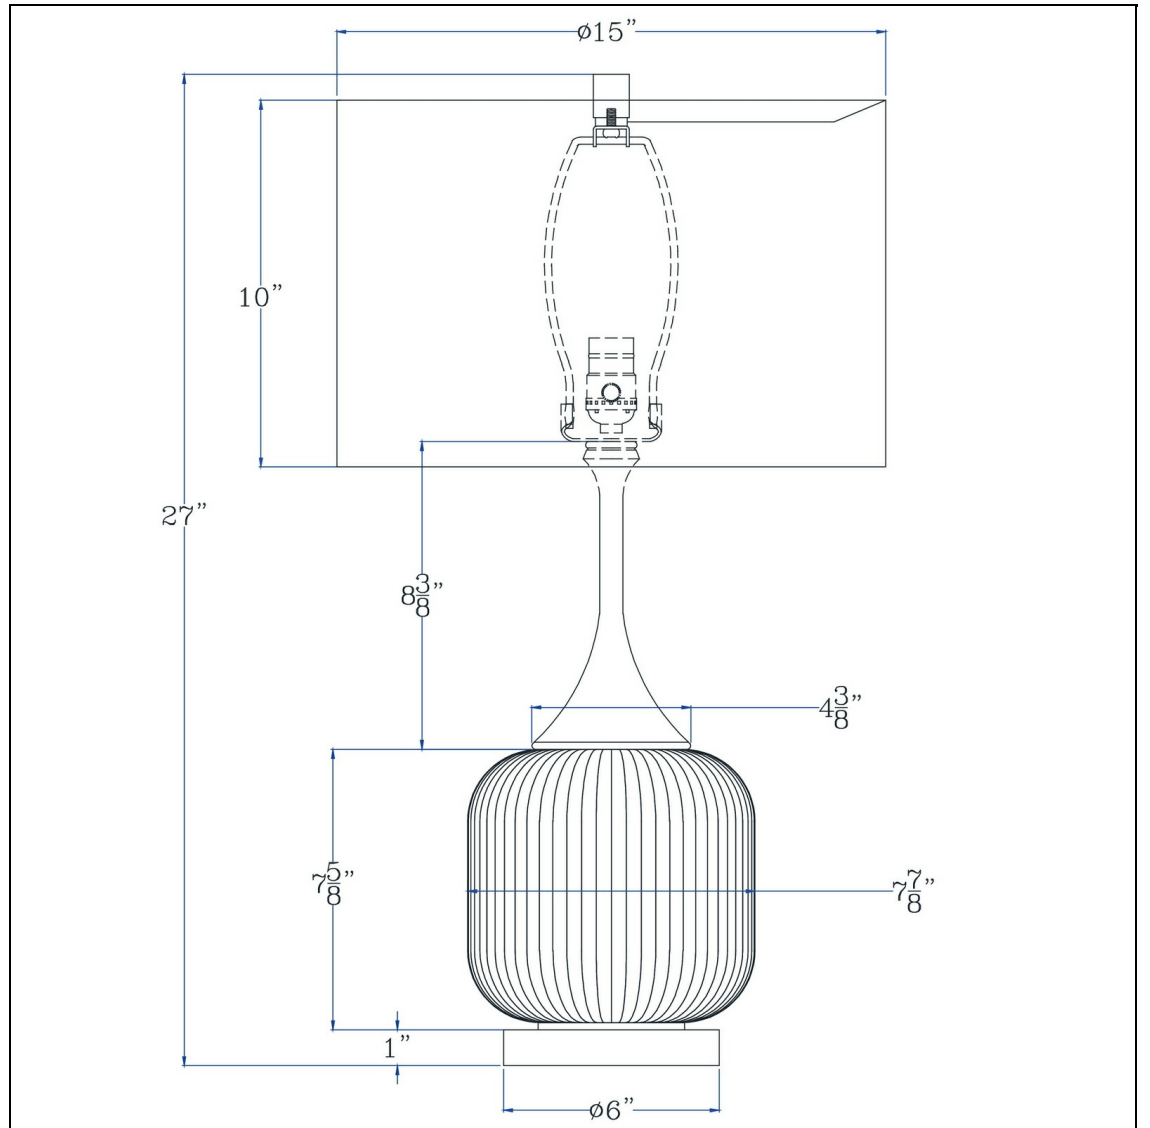

Product No. **BO-3192TB-2**

Description

150W 3 way Palmyra metal/glass table lamp.
Sold in pairs
Priced and Sold As a pair
Fluted Glass Design
3 Way Switch
Hardback Drum Shades Included
Ships in 1 Carton
Weighted Base for Added Stability

Technical Specifications

UPC	020193067284	Shade Top1	15.00
Wattage	150W	Shade Bottom1	15.00
Switch Type	3 WAY	Shade Side	10.00
Bulb Base	E26	Carton 1 Dimensions	30.50 x 16.30 x 19.80
Number of Lights	1	Carton 2 Dimensions	0.00 x 0.00 x 19.80
Color	White Washed	Package Dimensions	L: 19.80 W: 16.30 H: 30.50
Base Color	White Washed		