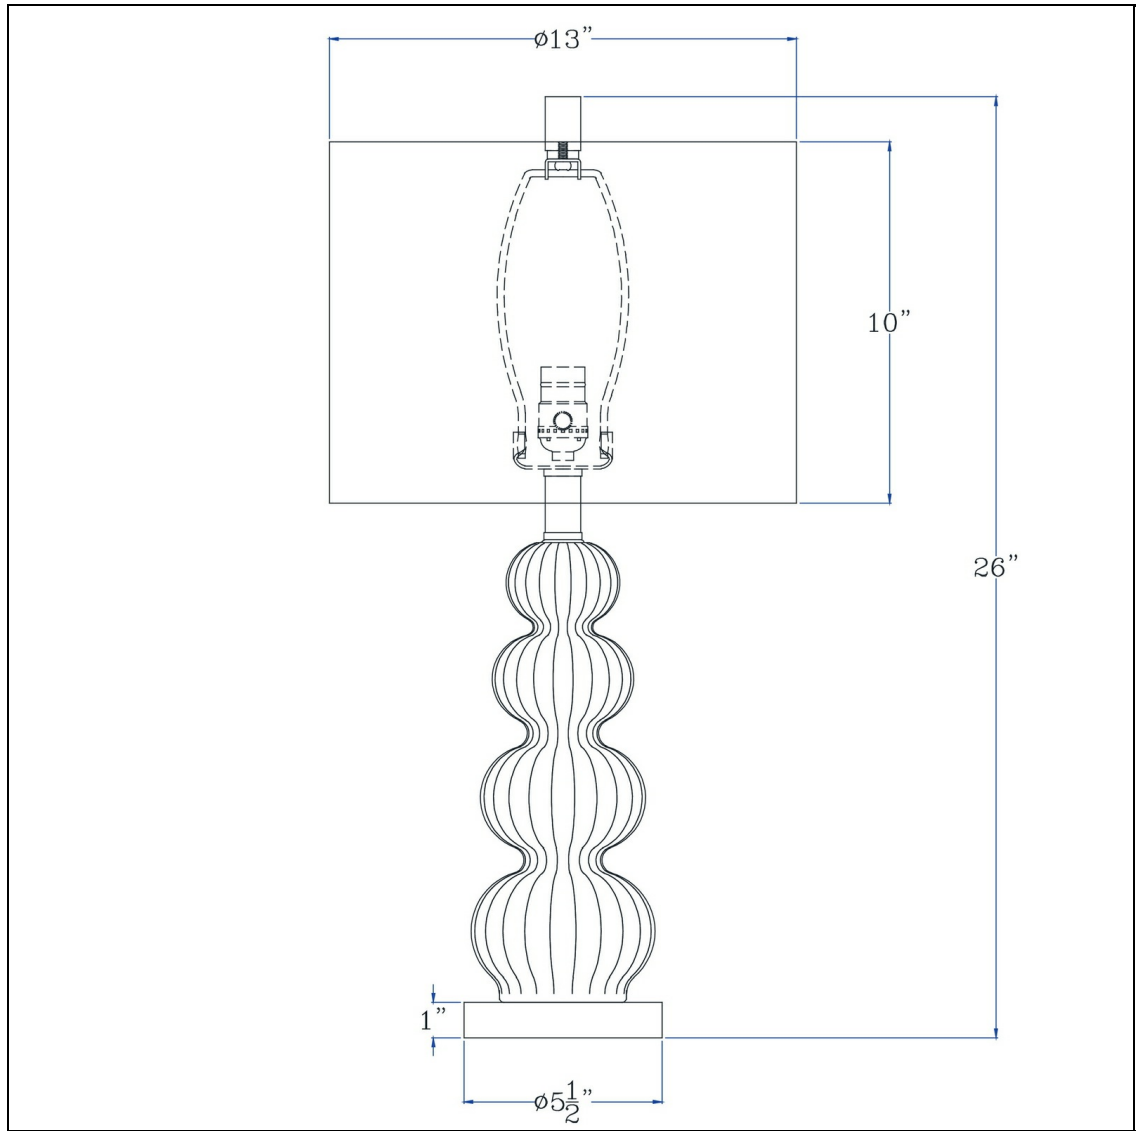

Product No. **BO-3194TB-2**

Description

100W Carlisle ceramic table lamp. Sold in pairs
Priced and Sold As a pair
Stacked Orb Design
Antique Brass Circular Base
Durable Ceramic Construction
Ships in 1 Carton
Hardback Fabric Shades Included

Technical Specifications

UPC	020193067284	Shade Top1	13.00
Wattage	100W	Shade Bottom1	13.00
Switch Type	ON/OFF	Shade Side	10.00
Bulb Base	E26	Carton 1 Dimensions	26.80 x 14.50 x 14.50
Number of Lights	1	Carton 2 Dimensions	0.00 x 0.00 x 14.50
Color	Dark Grey / Antique Brass	Package Dimensions	L: 14.50 W: 14.50 H: 26.80
Base Color	Antique Brass		