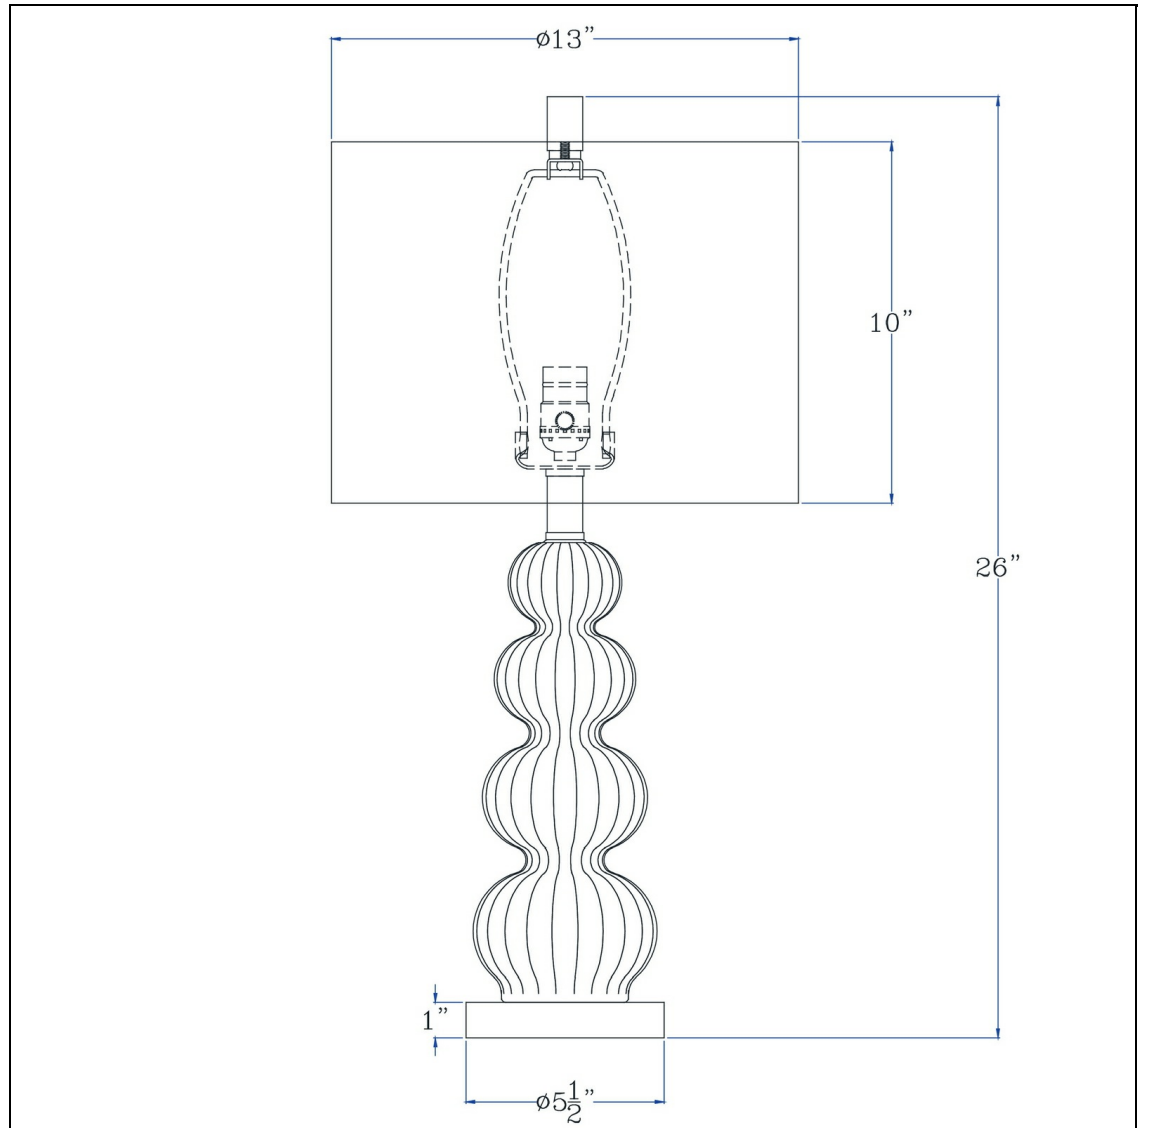

Product No. **BO-3194TB-2**

Description

100W Carlisle ceramic table lamp. Sold in pairs
Priced and Sold As a pair
Stacked Orb Design
Antique Brass Circular Base
Durable Ceramic Construction
Ships in 1 Carton
Hardback Fabric Shades Included

Technical Specifications

UPC	020193067284	Shade Top1	13.00
Wattage	100W	Shade Bottom1	13.00
Switch Type	ON/OFF	Shade Side	10.00
Bulb Base	E26	Carton 1 Dimensions	26.80 x 14.50 x 14.50
Number of Lights	1	Carton 2 Dimensions	0.00 x 0.00 x 14.50
Color	Dark Grey / Antique Brass	Package Dimensions	L: 14.50 W: 14.50 H: 26.80
Base Color	Antique Brass		