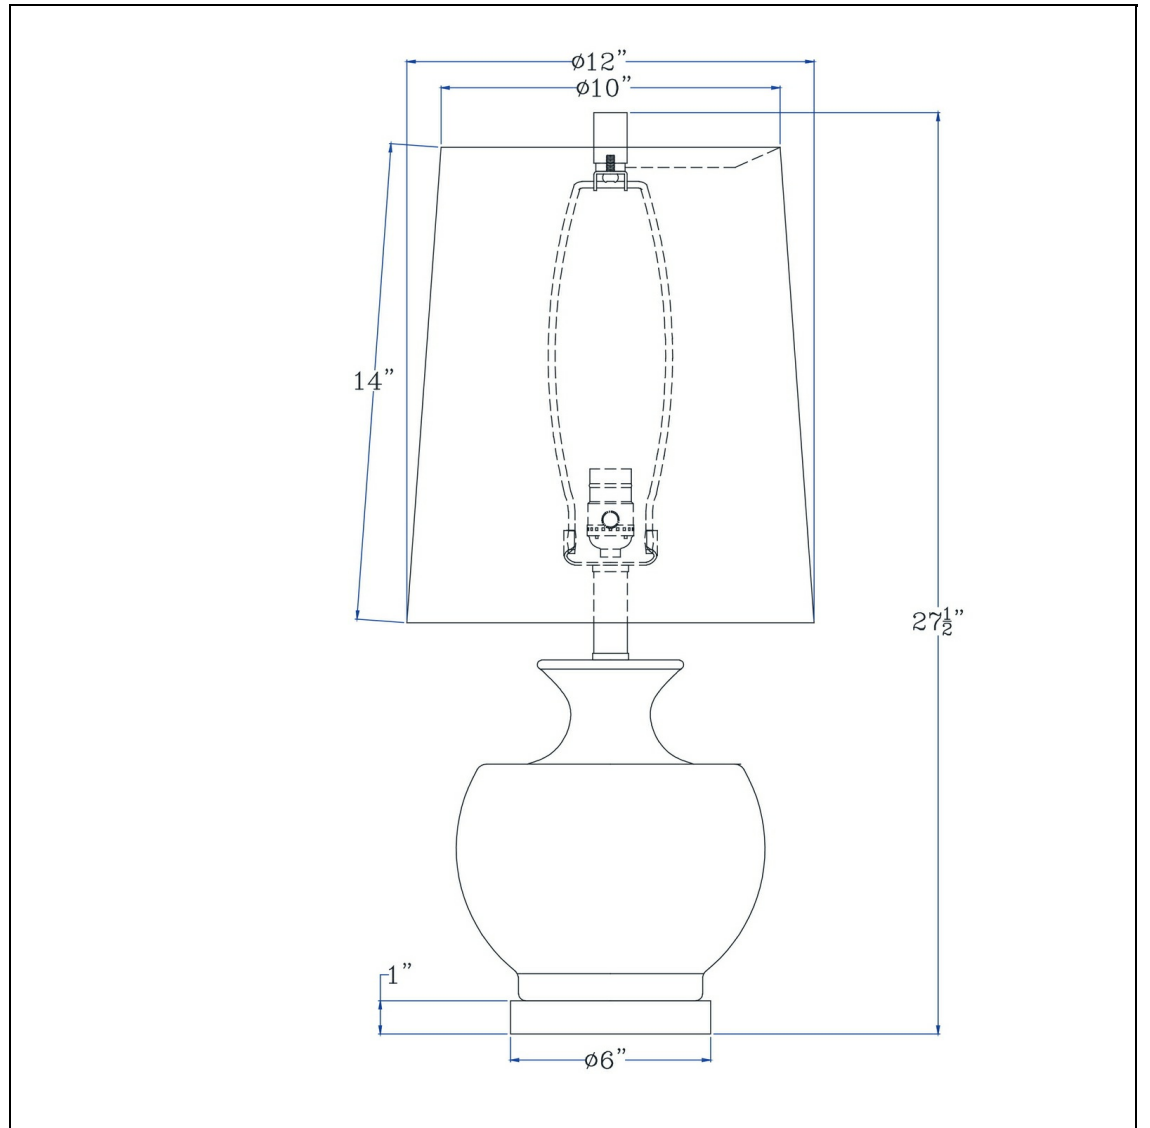

Product No. **BO-3195TB-2**

Description

100W Kawela ceramic table lamp with crystal base. Sold in pairs  
Priced and Sold As a pair  
Durable Ceramic Construction  
Ceramic Pot Design  
Circular Crystal Base  
Ships in 1 Carton  
Hardback Fabric Shades Included

Technical Specifications

<b>UPC</b>	020193067284
<b>Wattage</b>	100W
<b>Switch Type</b>	ON/OFF
<b>Bulb Base</b>	E26
<b>Number of Lights</b>	1
<b>Color</b>	Mustard Green
<b>Base Color</b>	Mustard Green

<b>Shade Top1</b>	10.00
<b>Shade Bottom1</b>	12.00
<b>Shade Side</b>	14.00
<b>Carton 1 Dimensions</b>	18.00 x 13.50 x 25.50
<b>Carton 2 Dimensions</b>	0.00 x 0.00 x 25.50
<b>Package Dimensions</b>	L: 25.50 W: 13.50 H: 18.00