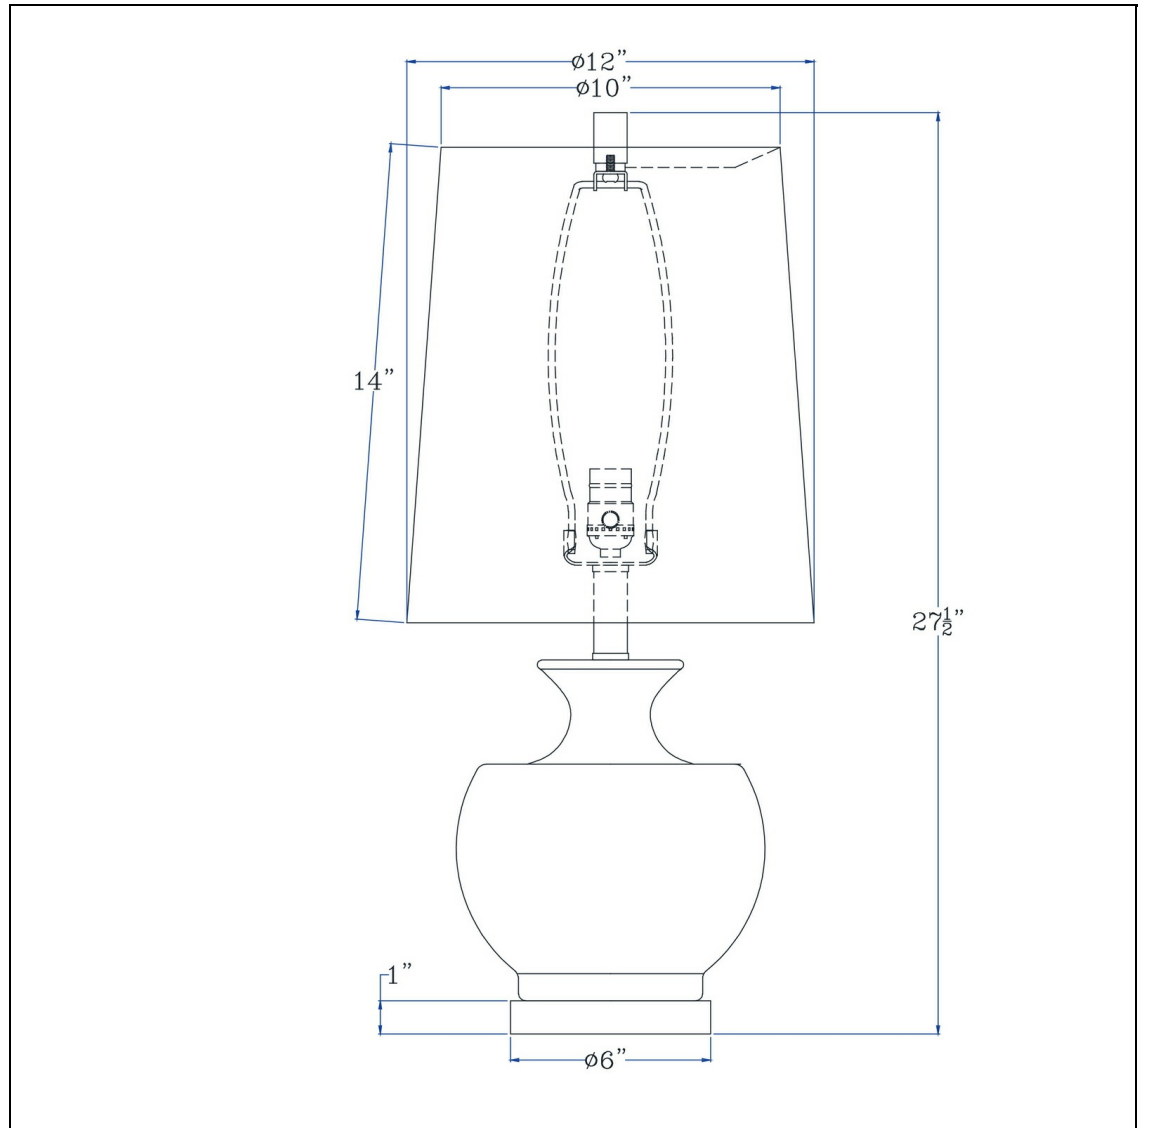

Product No. **BO-3195TB-2**

Description

100W Kawela ceramic table lamp with crystal base. Sold in pairs
Priced and Sold As a pair
Durable Ceramic Construction
Ceramic Pot Design
Circular Crystal Base
Ships in 1 Carton
Hardback Fabric Shades Included

Technical Specifications

UPC	020193067284	Shade Top1	10.00
Wattage	100W	Shade Bottom1	12.00
Switch Type	ON/OFF	Shade Side	14.00
Bulb Base	E26	Carton 1 Dimensions	18.00 x 13.50 x 25.50
Number of Lights	1	Carton 2 Dimensions	0.00 x 0.00 x 25.50
Color	Mustard Green	Package Dimensions	L: 25.50 W: 13.50 H: 18.00
Base Color	Mustard Green		