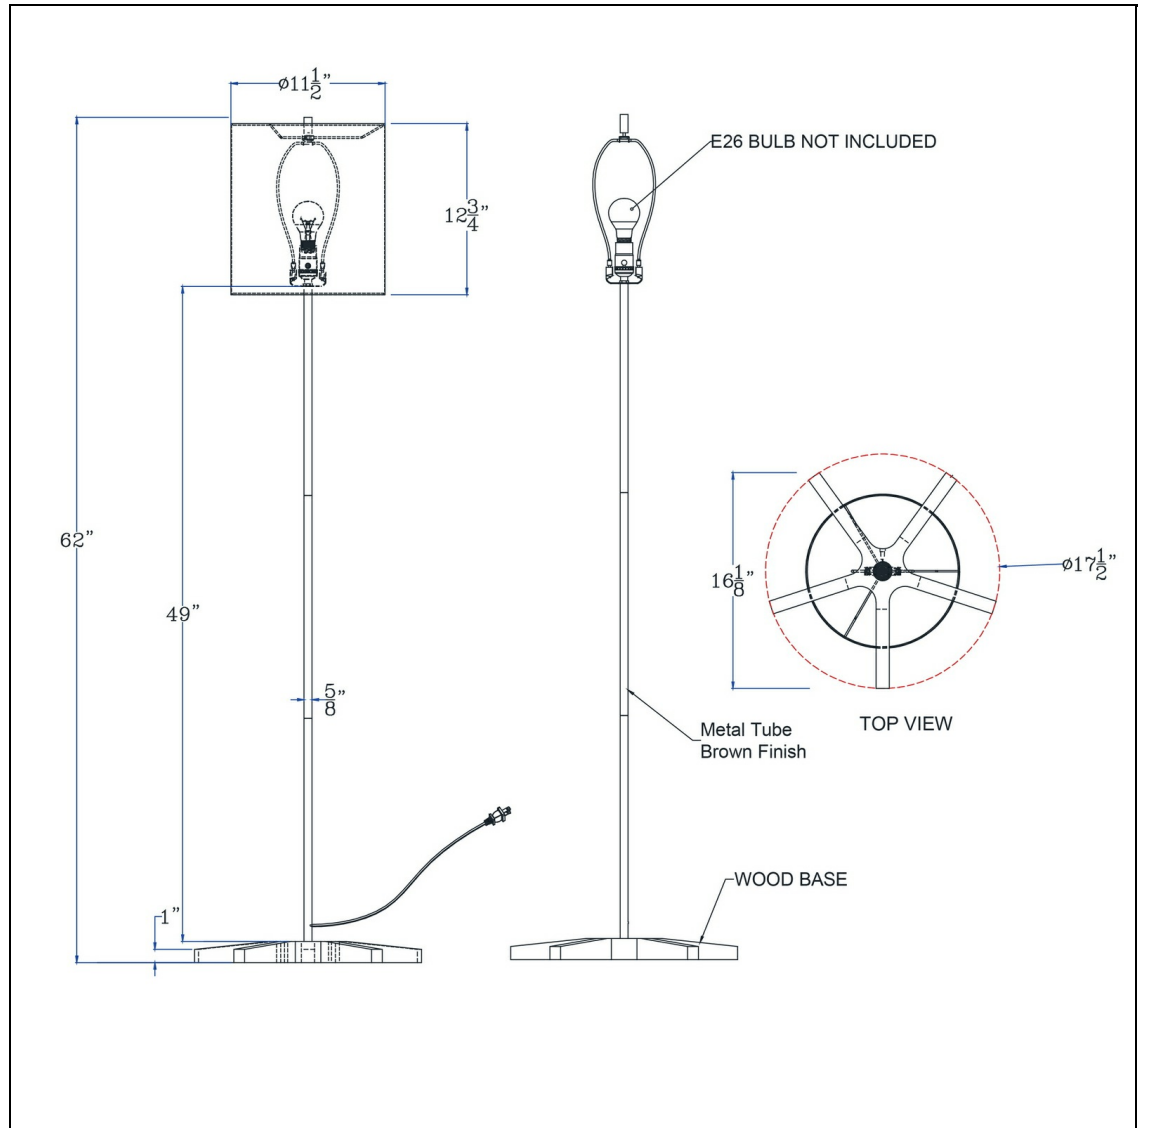

Product No. **BO-3196FL**

Description

100W metal floor lamp with wooden base
Durable Metal Construction
Wooden Star Base
Pole Lamp Design
Hardback Fabric Shade Included
Ships in 1 Carton
100 Watt On/Off

Technical Specifications

UPC	020193067284	Shade Top1	11.50
Wattage	100W	Shade Bottom1	11.50
Switch Type	ON/OFF	Shade Side	12.75
Bulb Base	E26	Carton 1 Dimensions	16.50 x 18.80 x 18.80
Number of Lights	1	Carton 2 Dimensions	0.00 x 0.00 x 18.80
Color	Light Oak	Package Dimensions	L: 18.80 W: 18.80 H: 16.50
Base Color	Light Oak		