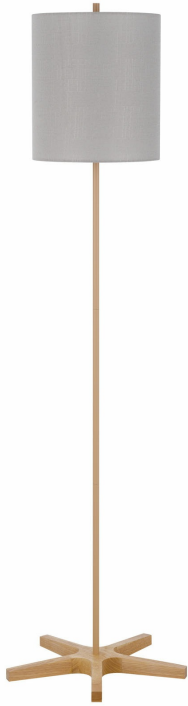

Product No. **BO-3196FL**

Description

100W metal floor lamp with wooden base
Durable Metal Construction
Wooden Star Base
Pole Lamp Design
Hardback Fabric Shade Included
Ships in 1 Carton
100 Watt On/Off

Technical Specifications

UPC	020193067284	Shade Top1	11.50
Wattage	100W	Shade Bottom1	11.50
Switch Type	ON/OFF	Shade Side	12.75
Bulb Base	E26	Carton 1 Dimensions	16.50 x 18.80 x 18.80
Number of Lights	1	Carton 2 Dimensions	0.00 x 0.00 x 18.80
Color	Light Oak	Package Dimensions	L: 18.80 W: 18.80 H: 16.50
Base Color	Light Oak		