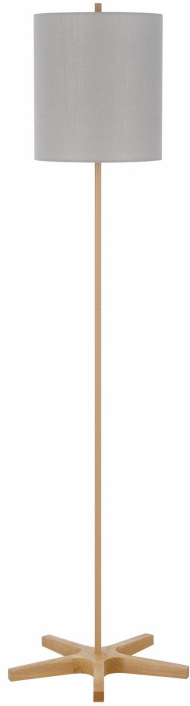

Product No. **BO-3196FL**

Description

100W metal floor lamp with wooden base  
Durable Metal Construction  
Wooden Star Base  
Pole Lamp Design  
Hardback Fabric Shade Included  
Ships in 1 Carton  
100 Watt On/Off

Technical Specifications

|                         |              |                            |                            |
|-------------------------|--------------|----------------------------|----------------------------|
| <b>UPC</b>              | 020193067284 | <b>Shade Top1</b>          | 11.50                      |
| <b>Wattage</b>          | 100W         | <b>Shade Bottom1</b>       | 11.50                      |
| <b>Switch Type</b>      | ON/OFF       | <b>Shade Side</b>          | 12.75                      |
| <b>Bulb Base</b>        | E26          | <b>Carton 1 Dimensions</b> | 16.50 x 18.80 x 18.80      |
| <b>Number of Lights</b> | 1            | <b>Carton 2 Dimensions</b> | 0.00 x 0.00 x 18.80        |
| <b>Color</b>            | Light Oak    | <b>Package Dimensions</b>  | L: 18.80 W: 18.80 H: 16.50 |
| <b>Base Color</b>       | Light Oak    |                            |                            |