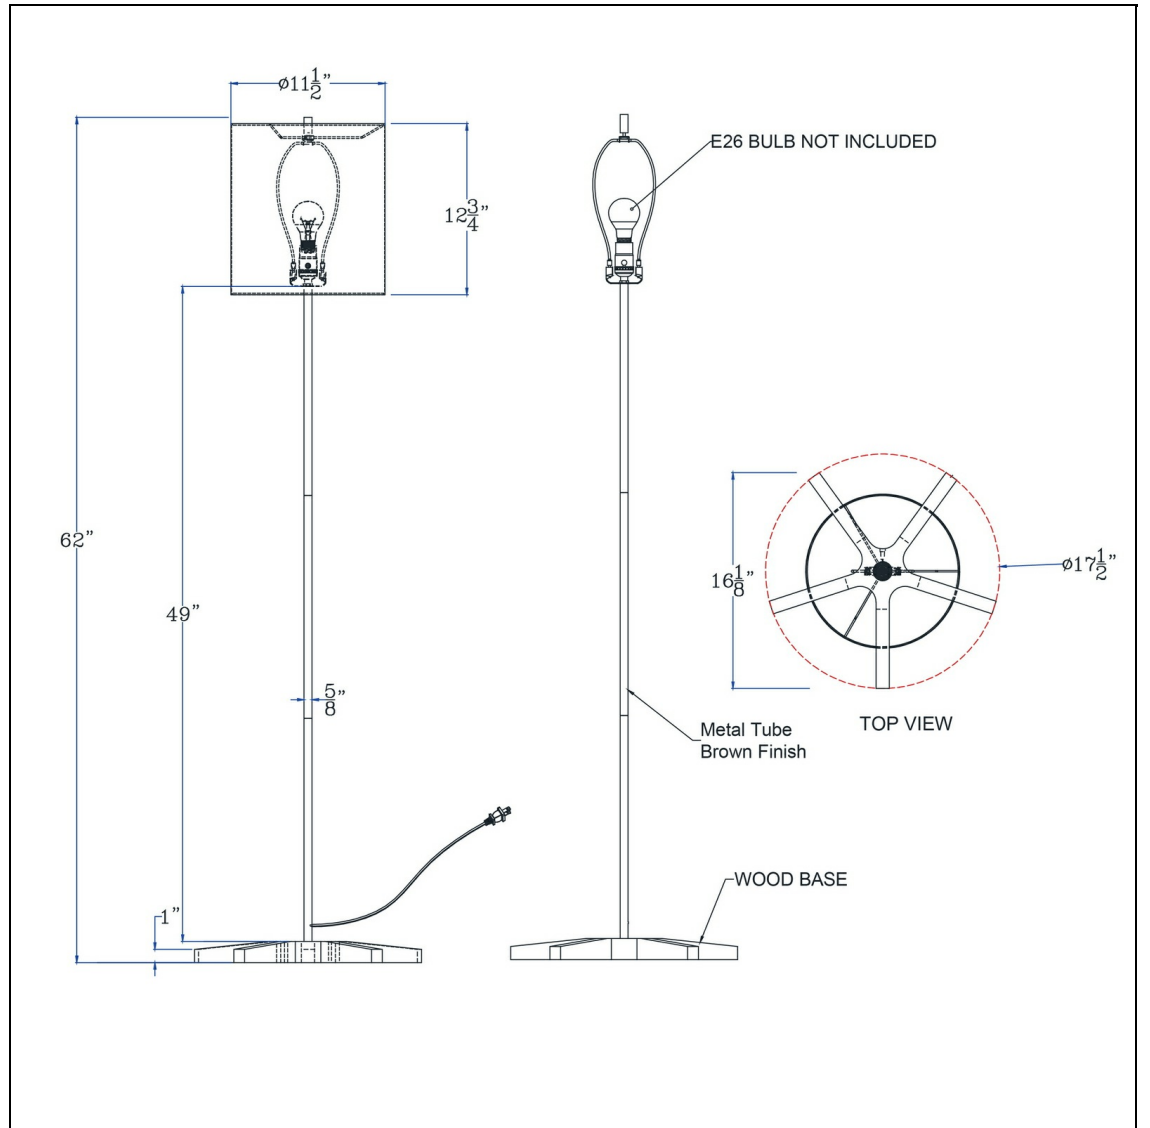

Product No. **BO-3196FL**

Description

100W metal floor lamp with wooden base  
Durable Metal Construction  
Wooden Star Base  
Pole Lamp Design  
Hardback Fabric Shade Included  
Ships in 1 Carton  
100 Watt On/Off

Technical Specifications

|                         |              |                            |                            |
|-------------------------|--------------|----------------------------|----------------------------|
| <b>UPC</b>              | 020193067284 | <b>Shade Top1</b>          | 11.50                      |
| <b>Wattage</b>          | 100W         | <b>Shade Bottom1</b>       | 11.50                      |
| <b>Switch Type</b>      | ON/OFF       | <b>Shade Side</b>          | 12.75                      |
| <b>Bulb Base</b>        | E26          | <b>Carton 1 Dimensions</b> | 16.50 x 18.80 x 18.80      |
| <b>Number of Lights</b> | 1            | <b>Carton 2 Dimensions</b> | 0.00 x 0.00 x 18.80        |
| <b>Color</b>            | Light Oak    | <b>Package Dimensions</b>  | L: 18.80 W: 18.80 H: 16.50 |
| <b>Base Color</b>       | Light Oak    |                            |                            |