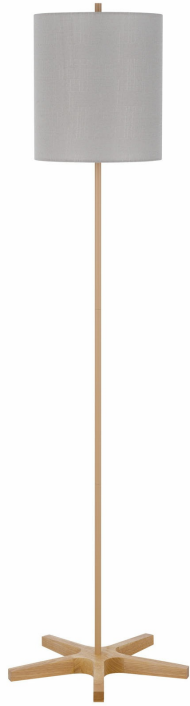

Product No. **BO-3196FL**

Description

100W metal floor lamp with wooden base
Durable Metal Construction
Wooden Star Base
Pole Lamp Design
Hardback Fabric Shade Included
Ships in 1 Carton
100 Watt On/Off

Technical Specifications

UPC	020193067284	Shade Top1	11.50
Wattage	100W	Shade Bottom1	11.50
Switch Type	ON/OFF	Shade Side	12.75
Bulb Base	E26	Carton 1 Dimensions	16.50 x 18.80 x 18.80
Number of Lights	1	Carton 2 Dimensions	0.00 x 0.00 x 18.80
Color	Light Oak	Package Dimensions	L: 18.80 W: 18.80 H: 16.50
Base Color	Light Oak		