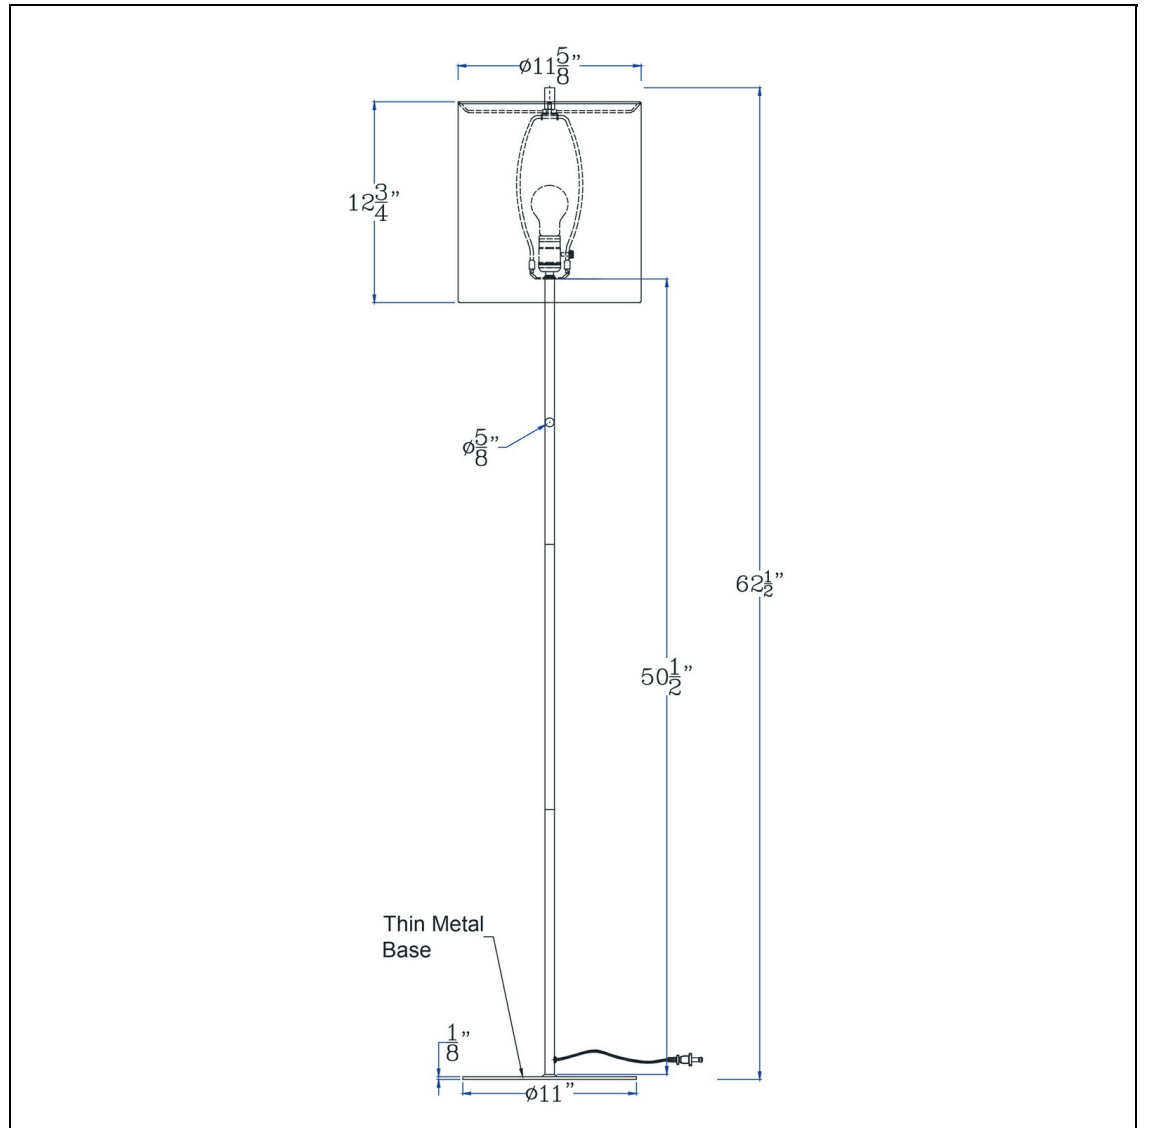

Product No. **BO-3197FL-BK**

Description

100W metal floor lamp with cork shade
Durable Metal Construction
Circular Disc Base
Pole Lamp Design
Cork Drum Shade
Ships in 1 Carton
100 Watt On/Off

Technical Specifications

UPC	020193067284	Shade Top1	11.63
Wattage	100W	Shade Bottom1	11.63
Switch Type	ON/OFF	Shade Side	12.75
Bulb Base	E26	Carton 1 Dimensions	17.50 x 15.30 x 15.30
Number of Lights	1	Carton 2 Dimensions	0.00 x 0.00 x 15.30
Color	Black	Package Dimensions	L: 15.30 W: 15.30 H: 17.50
Base Color	Black		