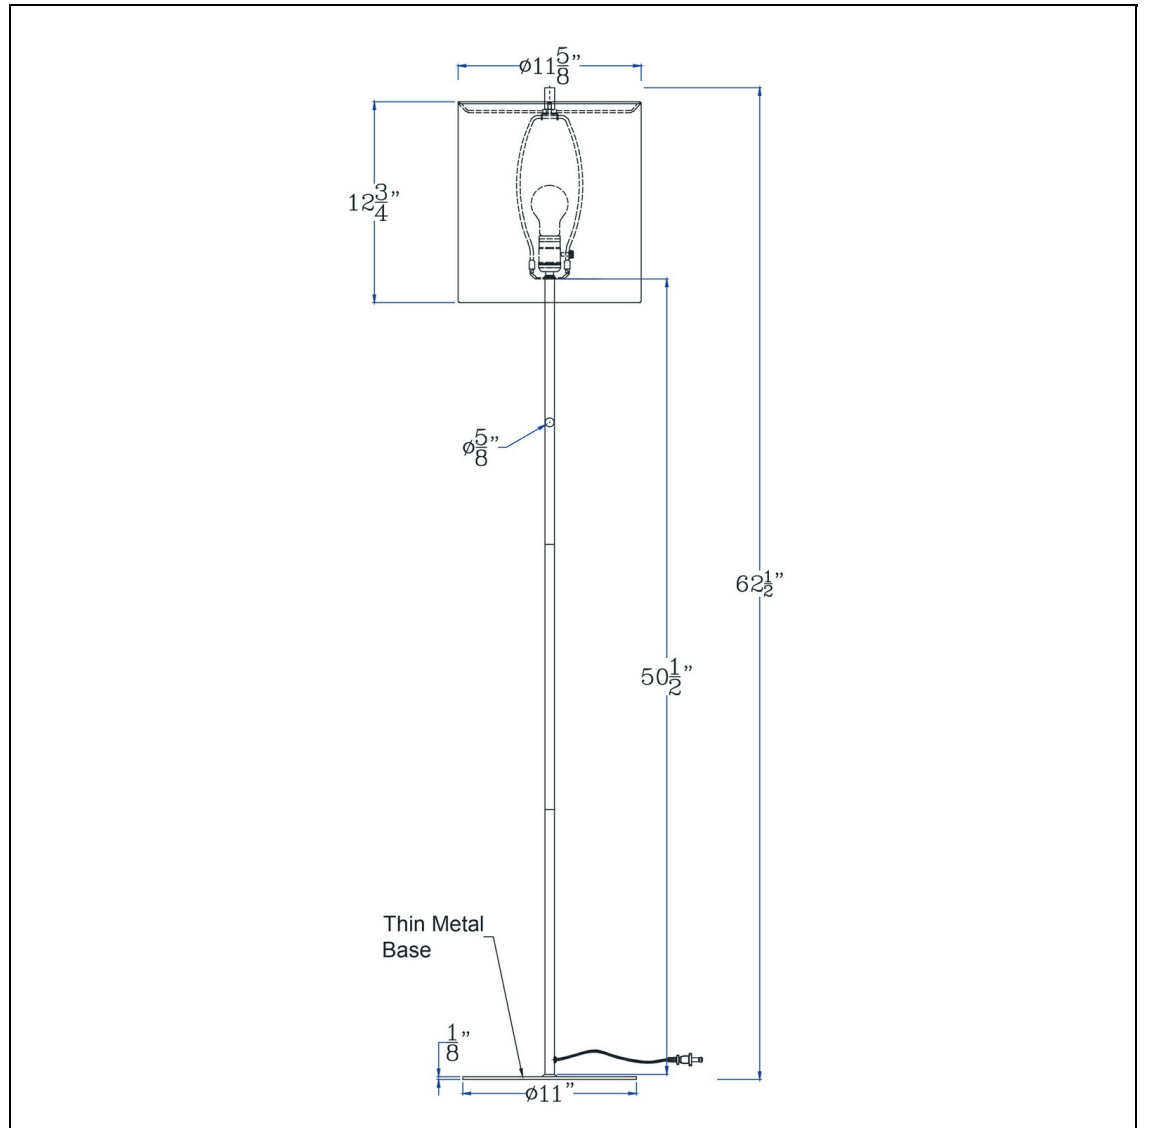

Product No. **BO-3197FL-BK**

Description

100W metal floor lamp with cork shade  
Durable Metal Construction  
Circular Disc Base  
Pole Lamp Design  
Cork Drum Shade  
Ships in 1 Carton  
100 Watt On/Off

Technical Specifications

<b>UPC</b>	020193067284	<b>Shade Top1</b>	11.63
<b>Wattage</b>	100W	<b>Shade Bottom1</b>	11.63
<b>Switch Type</b>	ON/OFF	<b>Shade Side</b>	12.75
<b>Bulb Base</b>	E26	<b>Carton 1 Dimensions</b>	17.50 x 15.30 x 15.30
<b>Number of Lights</b>	1	<b>Carton 2 Dimensions</b>	0.00 x 0.00 x 15.30
<b>Color</b>	Black	<b>Package Dimensions</b>	L: 15.30 W: 15.30 H: 17.50
<b>Base Color</b>	Black		