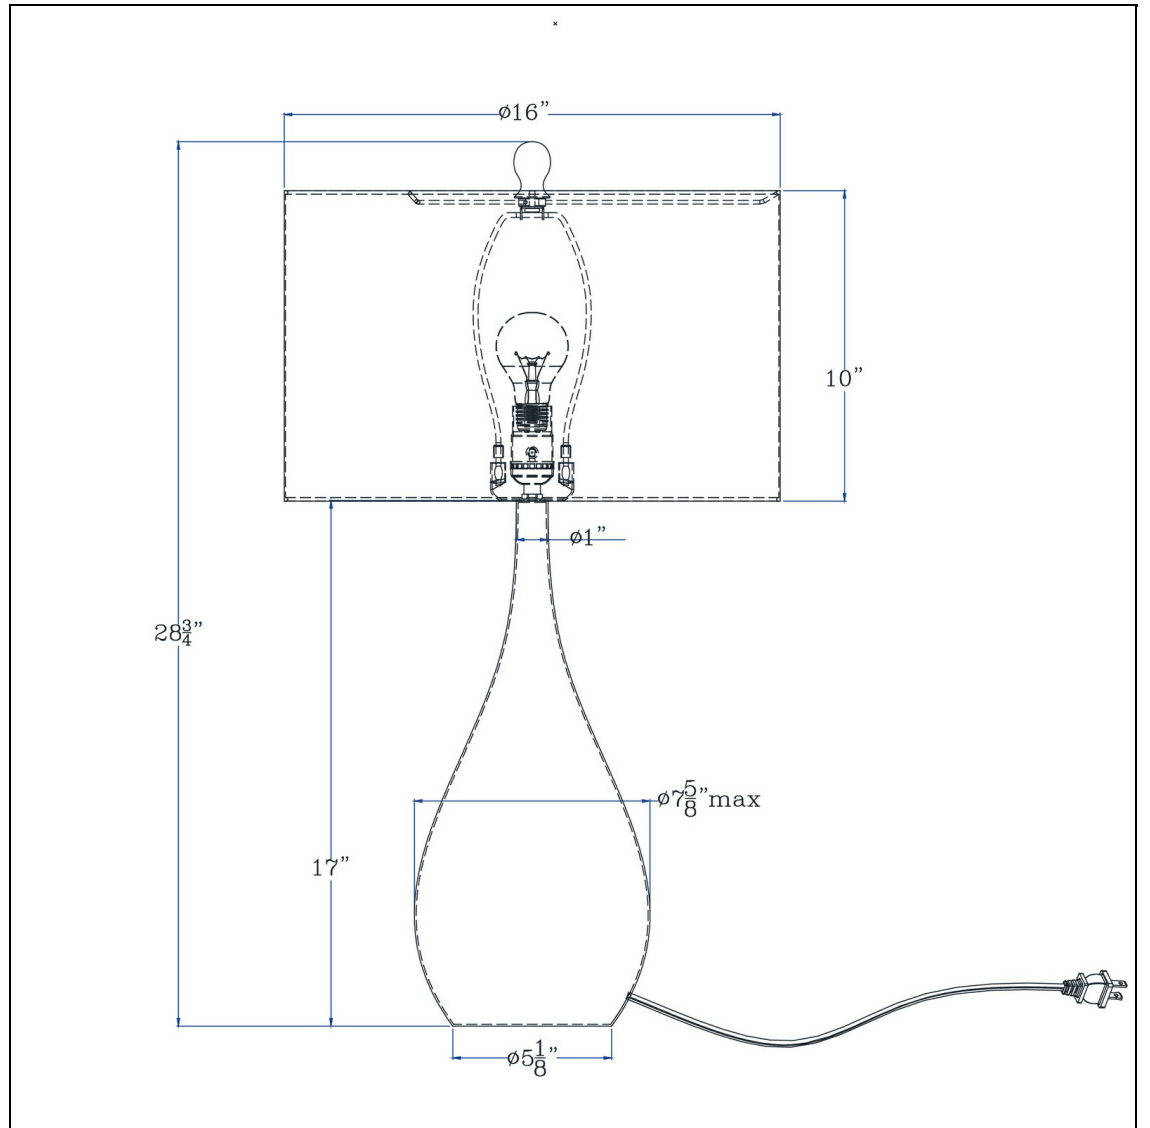

Product No. **BO-3199TB-2-BS**

Description

150W 3 way Diego metal table lamp. Sold in pairs  
Priced and Sold As a pair  
Durable Metal Construction  
Teardrop Design  
Hardback Fabric Shades Included  
Ships in 1 Carton  
150 Watt 3-Way Lamp

Technical Specifications

<b>UPC</b>	020193067284	<b>Shade Top1</b>	16.00
<b>Wattage</b>	150W	<b>Shade Bottom1</b>	16.00
<b>Switch Type</b>	3 WAY	<b>Shade Side</b>	10.00
<b>Bulb Base</b>	E26	<b>Carton 1 Dimensions</b>	22.80 x 16.80 x 16.80
<b>Number of Lights</b>	1	<b>Carton 2 Dimensions</b>	0.00 x 0.00 x 16.80
<b>Color</b>	Brushed Steel	<b>Package Dimensions</b>	L: 16.80 W: 16.80 H: 22.80
<b>Base Color</b>	Brushed Steel		