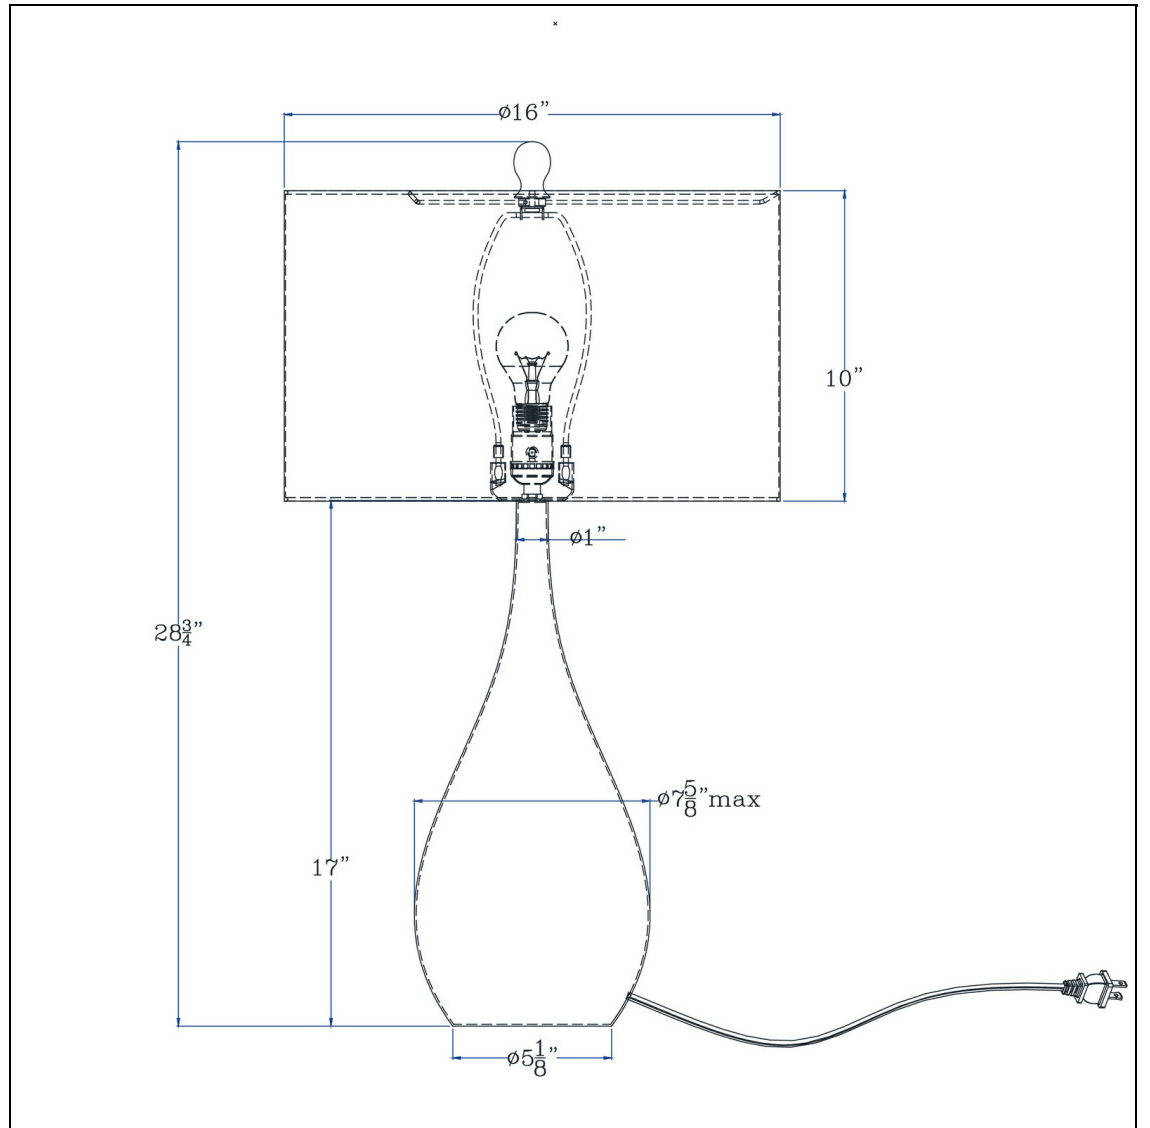

Product No. **BO-3199TB-2-BS**

Description

150W 3 way Diego metal table lamp. Sold in pairs
Priced and Sold As a pair
Durable Metal Construction
Teardrop Design
Hardback Fabric Shades Included
Ships in 1 Carton
150 Watt 3-Way Lamp

Technical Specifications

UPC	020193067284	Shade Top1	16.00
Wattage	150W	Shade Bottom1	16.00
Switch Type	3 WAY	Shade Side	10.00
Bulb Base	E26	Carton 1 Dimensions	22.80 x 16.80 x 16.80
Number of Lights	1	Carton 2 Dimensions	0.00 x 0.00 x 16.80
Color	Brushed Steel	Package Dimensions	L: 16.80 W: 16.80 H: 22.80
Base Color	Brushed Steel		