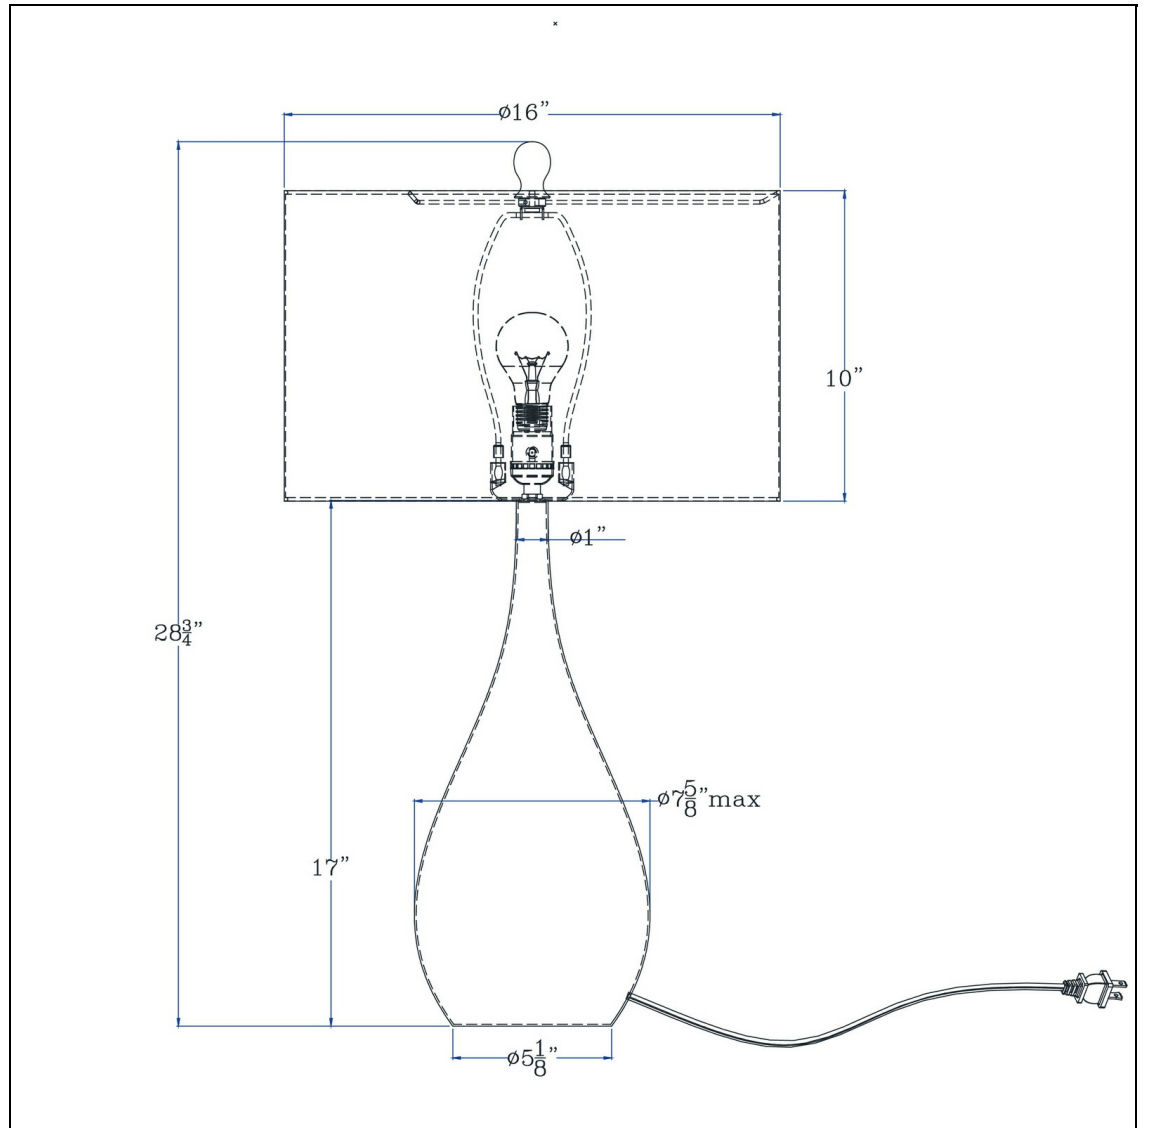

Product No. **BO-3199TB-2-DB**

Description

150W 3 way Diego metal table lamp. Sold in pairs
Priced and Sold As a pair
Durable Metal Construction
Teardrop Design
Hardback Fabric Shades Included
Ships in 1 Carton
150 Watt 3-Way Lamp

Technical Specifications

UPC	020193067284	Shade Top1	16.00
Wattage	150W	Shade Bottom1	16.00
Switch Type	3 WAY	Shade Side	10.00
Bulb Base	E26	Carton 1 Dimensions	22.80 x 16.80 x 16.80
Number of Lights	1	Carton 2 Dimensions	0.00 x 0.00 x 16.80
Color	Dark Bronze	Package Dimensions	L: 16.80 W: 16.80 H: 22.80
Base Color	Dark Bronze		