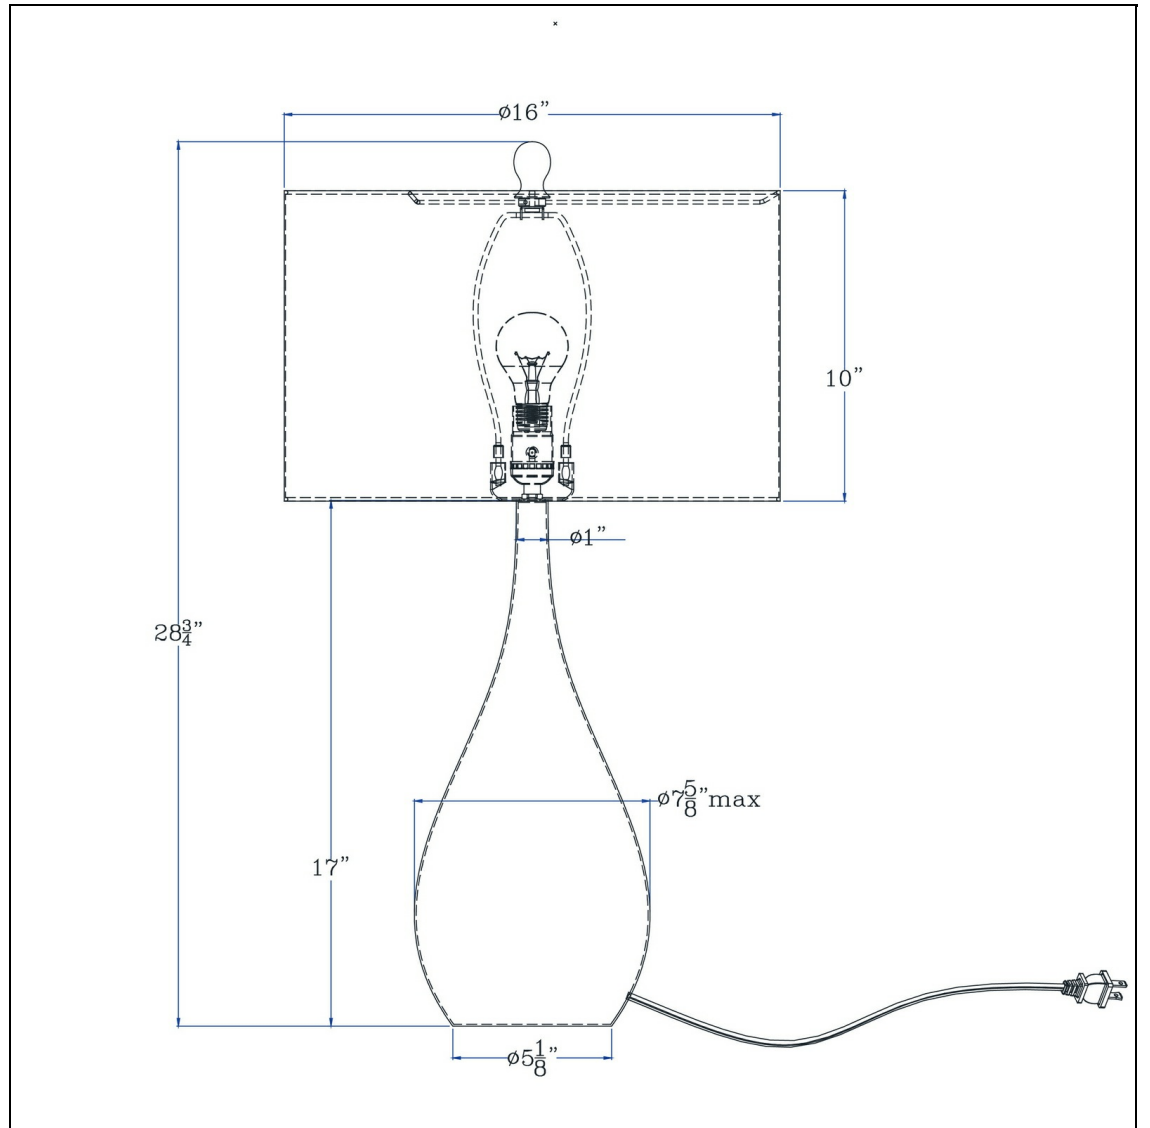

Product No. **BO-3199TB-2-DB**

Description

150W 3 way Diego metal table lamp. Sold in pairs  
Priced and Sold As a pair  
Durable Metal Construction  
Teardrop Design  
Hardback Fabric Shades Included  
Ships in 1 Carton  
150 Watt 3-Way Lamp

Technical Specifications

<b>UPC</b>	020193067284	<b>Shade Top1</b>	16.00
<b>Wattage</b>	150W	<b>Shade Bottom1</b>	16.00
<b>Switch Type</b>	3 WAY	<b>Shade Side</b>	10.00
<b>Bulb Base</b>	E26	<b>Carton 1 Dimensions</b>	22.80 x 16.80 x 16.80
<b>Number of Lights</b>	1	<b>Carton 2 Dimensions</b>	0.00 x 0.00 x 16.80
<b>Color</b>	Dark Bronze	<b>Package Dimensions</b>	L: 16.80 W: 16.80 H: 22.80
<b>Base Color</b>	Dark Bronze		