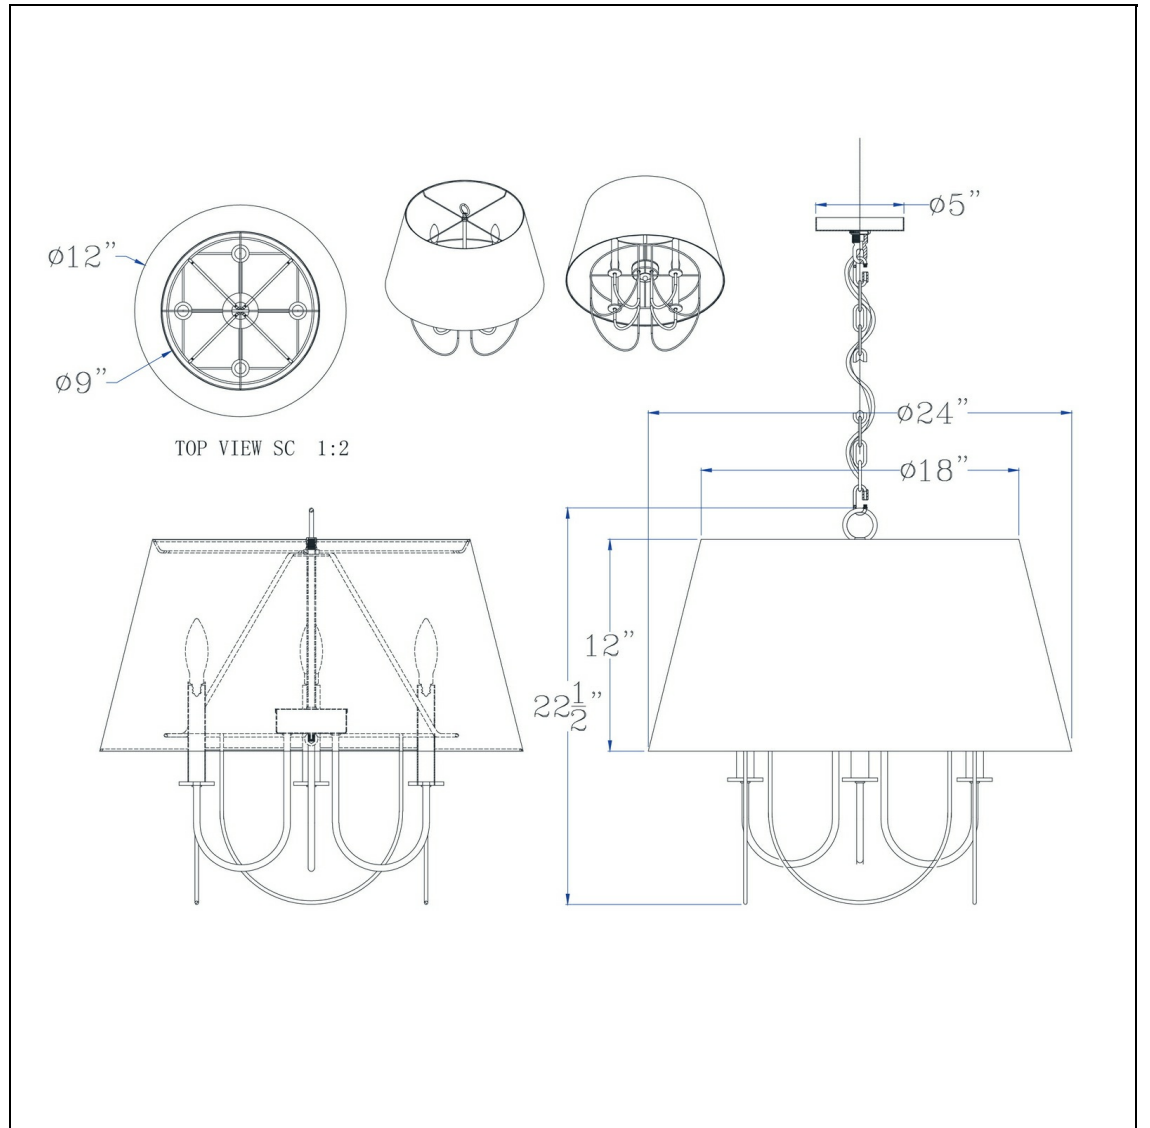

Product No. **FX-3817-4**

Description

60W x 4 Eupora metal chandelier with burlap shade
Durable Metal Construction
Two Tone Finish
Hardback Burlap Shade
6 Feet of Chain
Canopy Included
Ships in 1 Carton

Technical Specifications

UPC	020193067284	Carton 1 Dimensions	14.30 x 26.50 x 26.50
Wattage	60W X 4	Carton 2 Dimensions	0.00 x 0.00 x 26.50
Bulb Base	E12	Package Dimensions	L: 26.50 W: 26.50 H: 14.30
Number of Lights	6		
Color	Antique Brass / Black		
Base Color	Antique Brass		