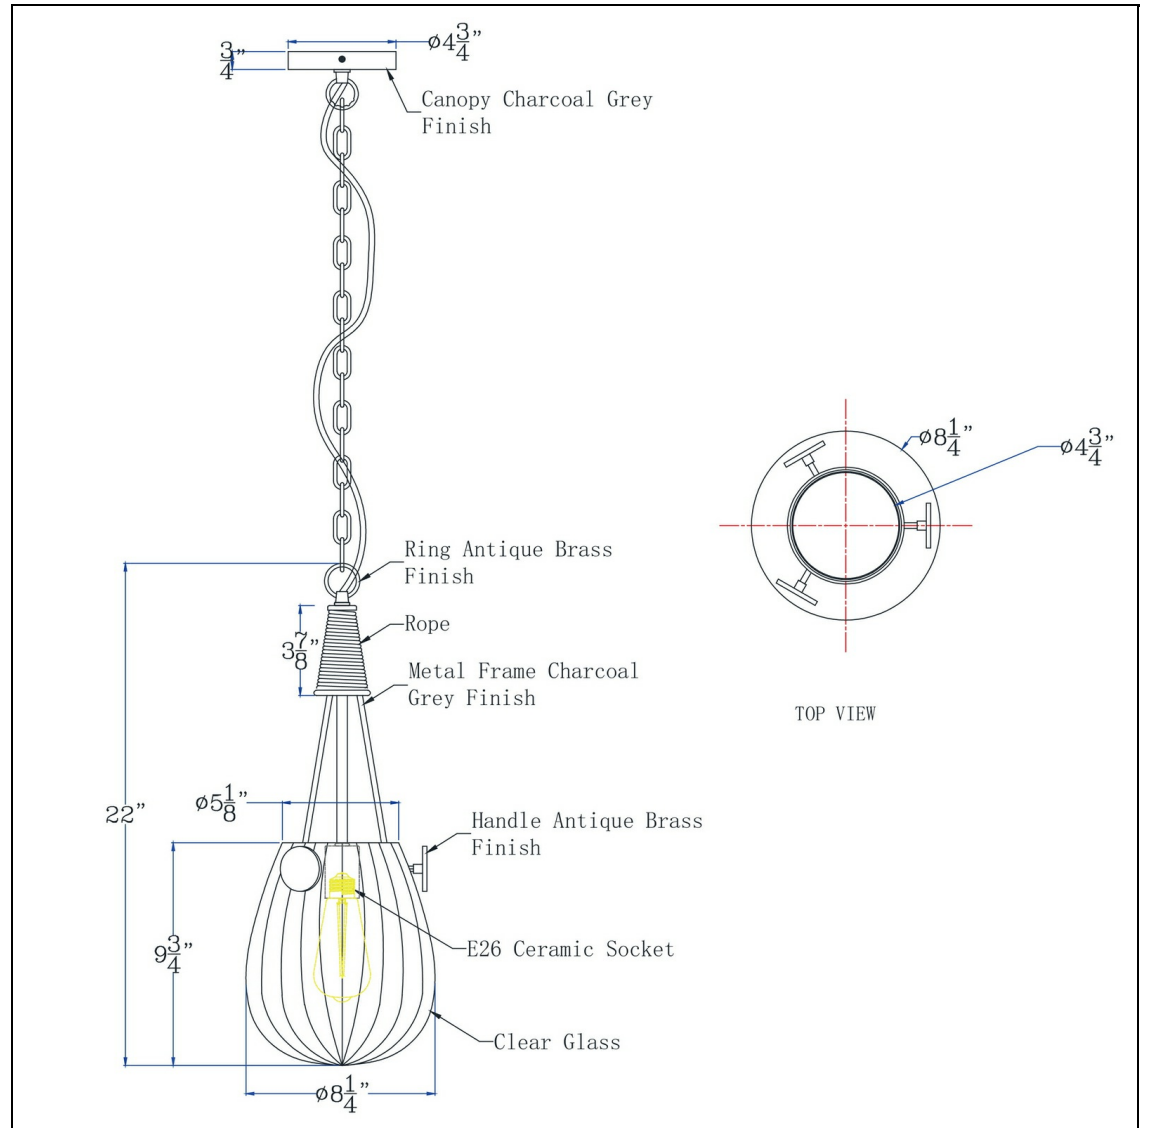

Product No. **FX-3820-1**

Description

60W Cordoba two tone glass Pendant with chain
Durable Metal and Glass Construction
Clear Fluted Glass
Two Tone Metal Finish
6 Feet of Chain
Canopy Included
Ships in 1 Carton

Technical Specifications

UPC	020193067284	Carton 1 Dimensions	11.30 x 12.50 x 17.50
Wattage	60W	Carton 2 Dimensions	0.00 x 0.00 x 17.50
Switch Type	ON/OFF	Package Dimensions	L: 17.50 W: 12.50 H: 11.30
Bulb Base	E26		
Number of Lights	1		
Color	Glass / Iron Grey / Antique Brass		
Base Color	Iron Grey		