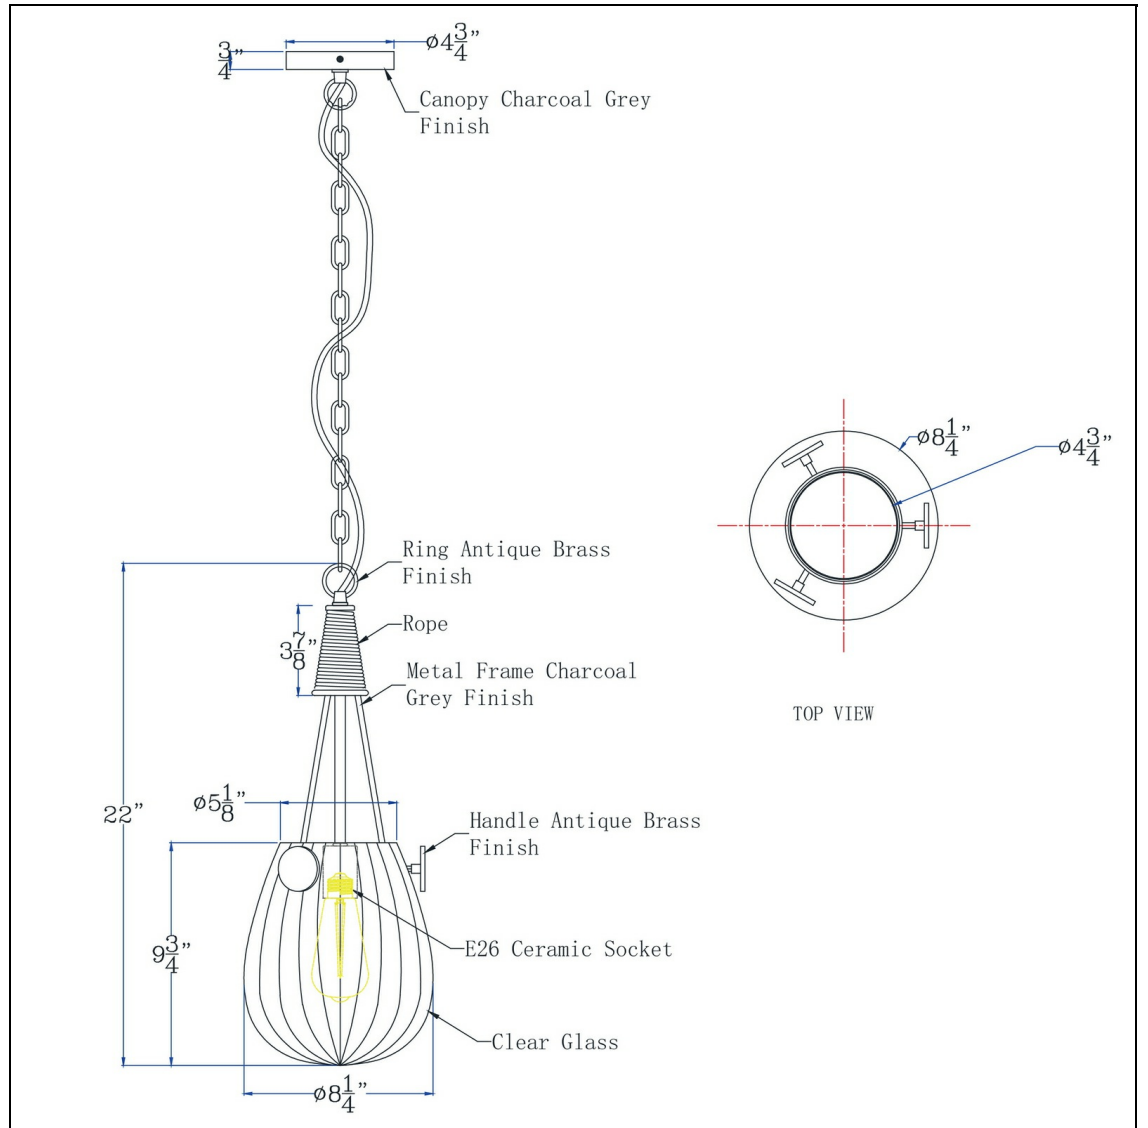

Product No. **FX-3820-1**

Description

60W Cordoba two tone glass Pendant with chain
Durable Metal and Glass Construction
Clear Fluted Glass
Two Tone Metal Finish
6 Feet of Chain
Canopy Included
Ships in 1 Carton

Technical Specifications

| | | | |
|-------------------------|-----------------------------------|----------------------------|----------------------------|
| UPC | 020193067284 | Carton 1 Dimensions | 11.30 x 12.50 x 17.50 |
| Wattage | 60W | Carton 2 Dimensions | 0.00 x 0.00 x 17.50 |
| Switch Type | ON/OFF | Package Dimensions | L: 17.50 W: 12.50 H: 11.30 |
| Bulb Base | E26 | | |
| Number of Lights | 1 | | |
| Color | Glass / Iron Grey / Antique Brass | | |
| Base Color | Iron Grey | | |