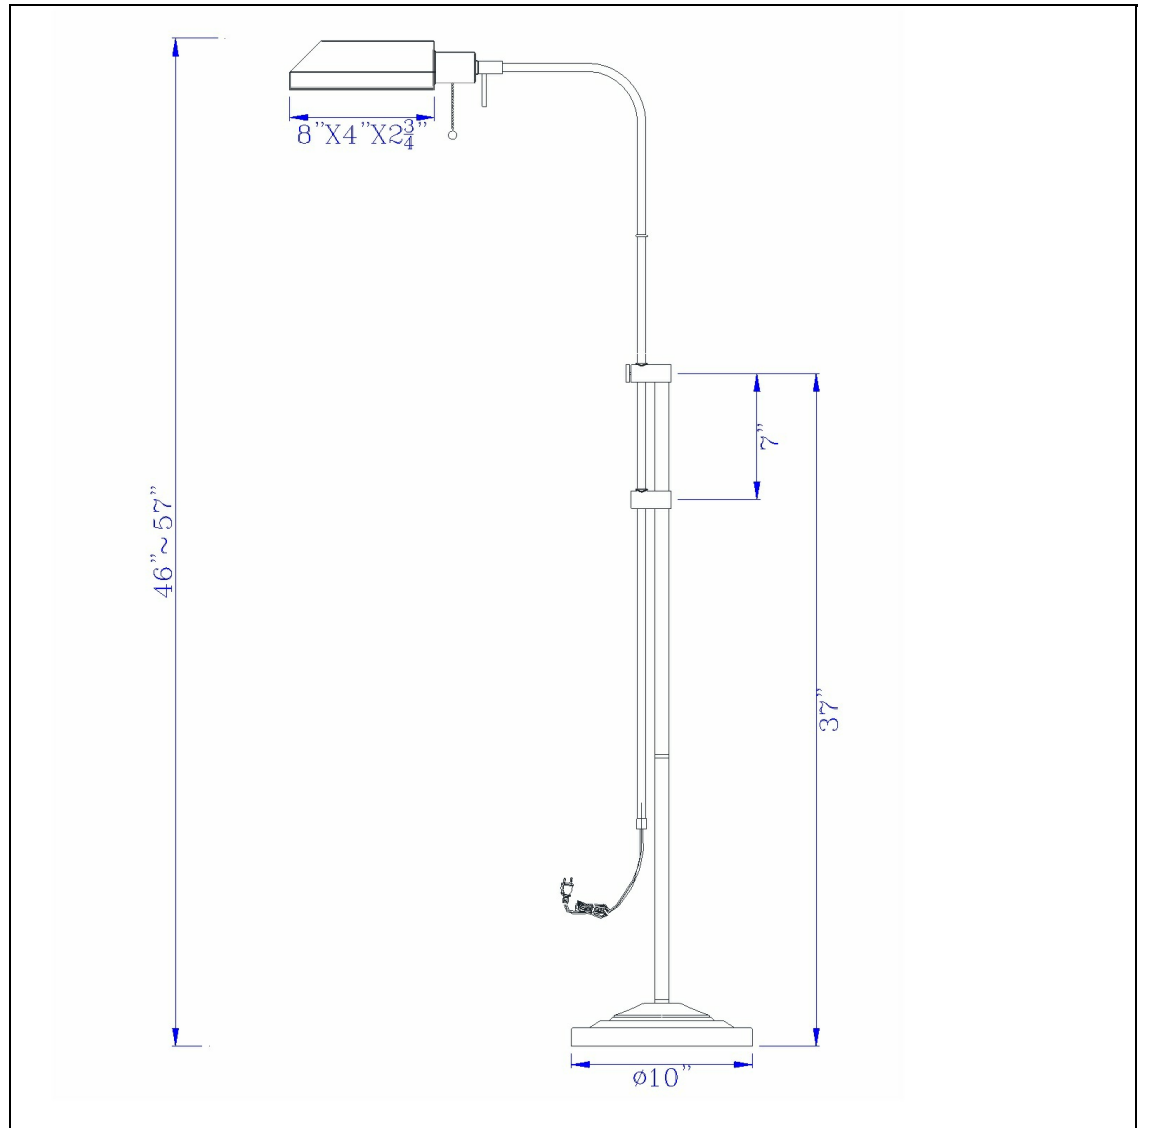

Product No. **BO-117FL-GR**

Description

100W pharmacy floor lamp with adjustable pole  
Durable metal construction  
Adjustable height  
Lowest height is 42", Tallest height is 57.5"  
Shade dim: 8"(L), 3.75"(W), 2.75"(H)  
Shade turns 90 degree in both directions  
Pull chain switch  
62" height metal floor lamp in grey finish

Technical Specifications

<b>UPC</b>	020193067284
<b>Wattage</b>	100
<b>Switch Type</b>	On off Pull chain
<b>Bulb Base</b>	E26
<b>Number of Lights</b>	1
<b>Color</b>	Grey
<b>Base Color</b>	Grey

<b>Carton 1 Dimensions</b>	25.00 x 5.30 x 13.00
<b>Carton 2 Dimensions</b>	0.00 x 0.00 x 13.00
<b>Package Dimensions</b>	L: 13.00 W: 5.30 H: 25.00