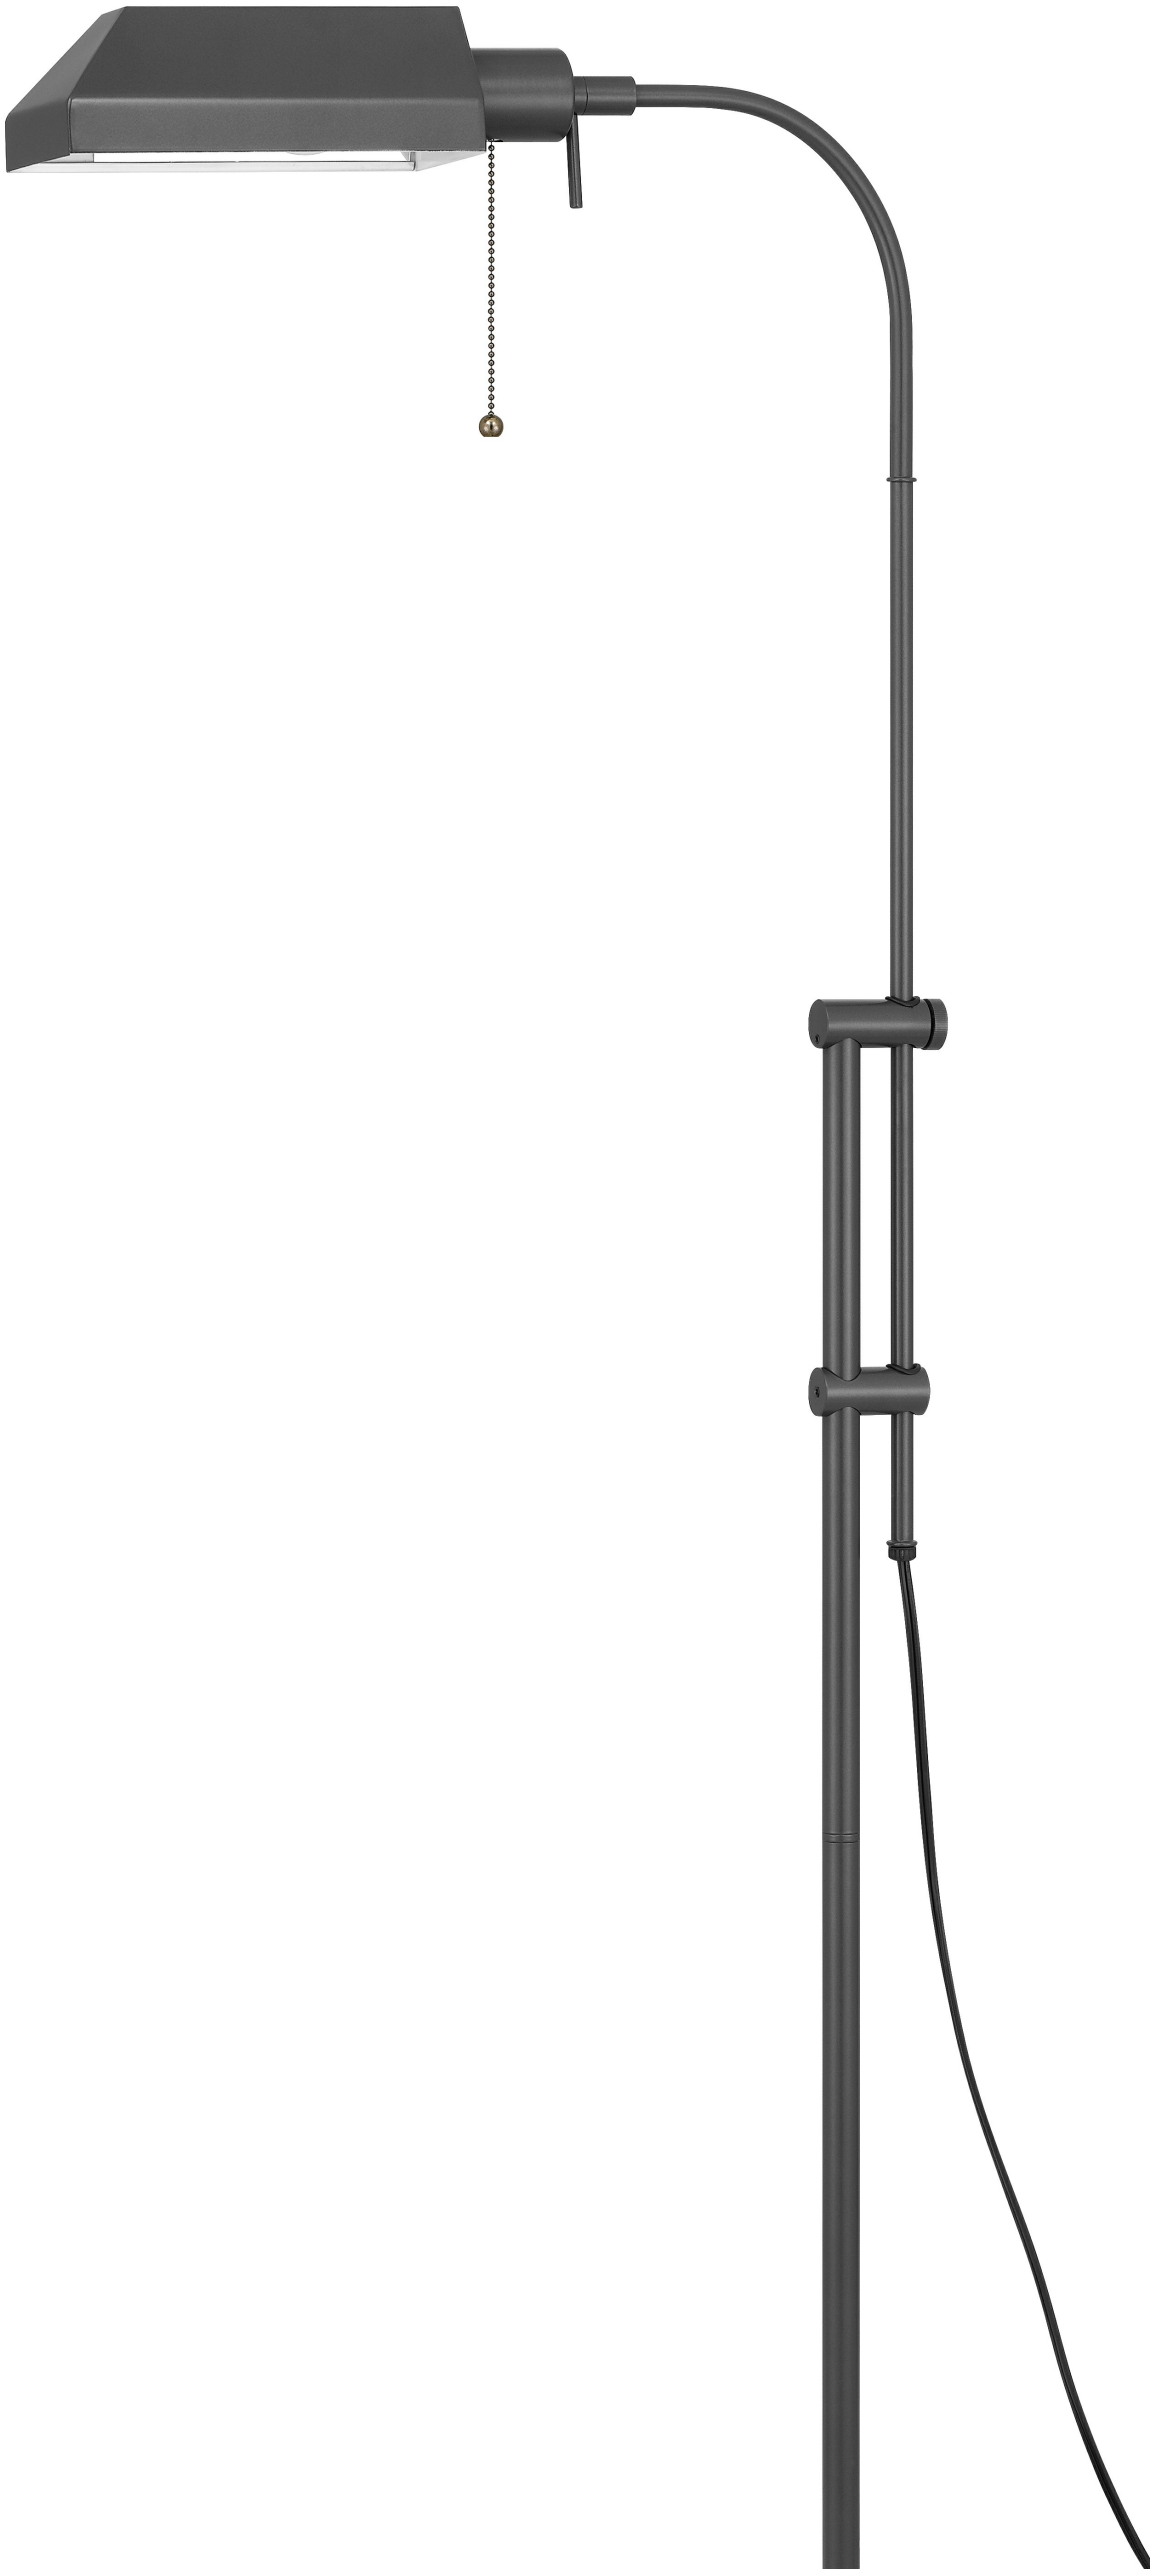

Product No. **BO-117FL-GR**

Description

100W pharmacy floor lamp with adjustable pole
Durable metal construction
Adjustable height
Lowest height is 42", Tallest height is 57.5"
Shade dim: 8"(L), 3.75"(W), 2.75"(H)
Shade turns 90 degree in both directions
Pull chain switch
62" height metal floor lamp in grey finish

Technical Specifications

UPC	020193067284
Wattage	100
Switch Type	On off Pull chain
Bulb Base	E26
Number of Lights	1
Color	Grey
Base Color	Grey