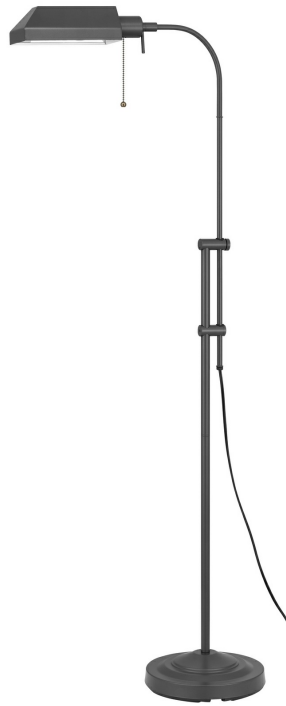

Product No. **BO-117FL-GR**

Description

100W pharmacy floor lamp with adjustable pole  
Durable metal construction  
Adjustable height  
Lowest height is 42", Tallest height is 57.5"  
Shade dim: 8"(L), 3.75"(W), 2.75"(H)  
Shade turns 90 degree in both directions  
Pull chain switch  
62" height metal floor lamp in grey finish

Technical Specifications

<b>UPC</b>	020193067284
<b>Wattage</b>	100
<b>Switch Type</b>	On off Pull chain
<b>Bulb Base</b>	E26
<b>Number of Lights</b>	1
<b>Color</b>	Grey
<b>Base Color</b>	Grey

<b>Carton 1 Dimensions</b>	25.00 x 5.30 x 13.00
<b>Carton 2 Dimensions</b>	0.00 x 0.00 x 13.00
<b>Package Dimensions</b>	L: 13.00 W: 5.30 H: 25.00