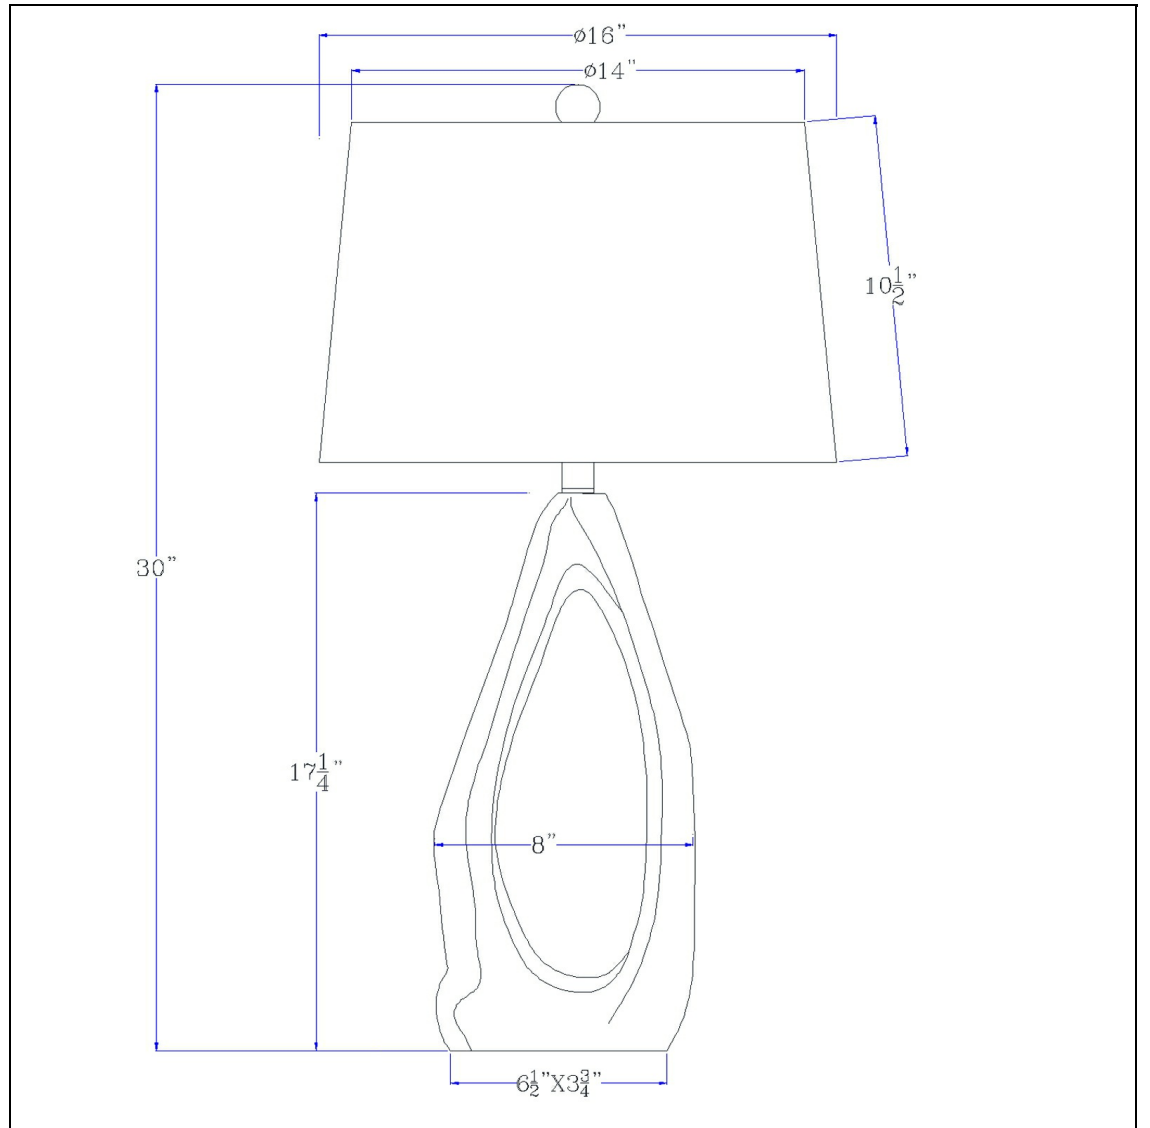

Product No. **BO-3184TB**

Description

150W 3 way Antelope resin table lamp with black hardback fabric shade
Durable Resin Construction
Hardback Fabric Shade Included
Ships in One Carton
Little to No Assembly Required
Three Way Rotary Switch on Socket
72" Cord
cUL Listed
Round Hardback Shade Included
This white resin constructed table lamp adds a modern abstract aesthetic to your home. It features an openwork wishbone design in a matte painted finish. The look is completed with a contrasting black hardback shade.

Technical Specifications

UPC	020193067284
Wattage	150W
Lumen	X
Switch Type	3 WAY
Bulb Base	E26
Number of Lights	1
Color	Hydrocal White

Shade Top1	14.00
Shade Bottom1	16.00
Shade Side	10.50
Carton 1 Dimensions	24.00 x 17.00 x 17.00
Carton 2 Dimensions	0.00 x 0.00 x 17.00
Package Dimensions	L: 17.00 W: 17.00 H: 24.00