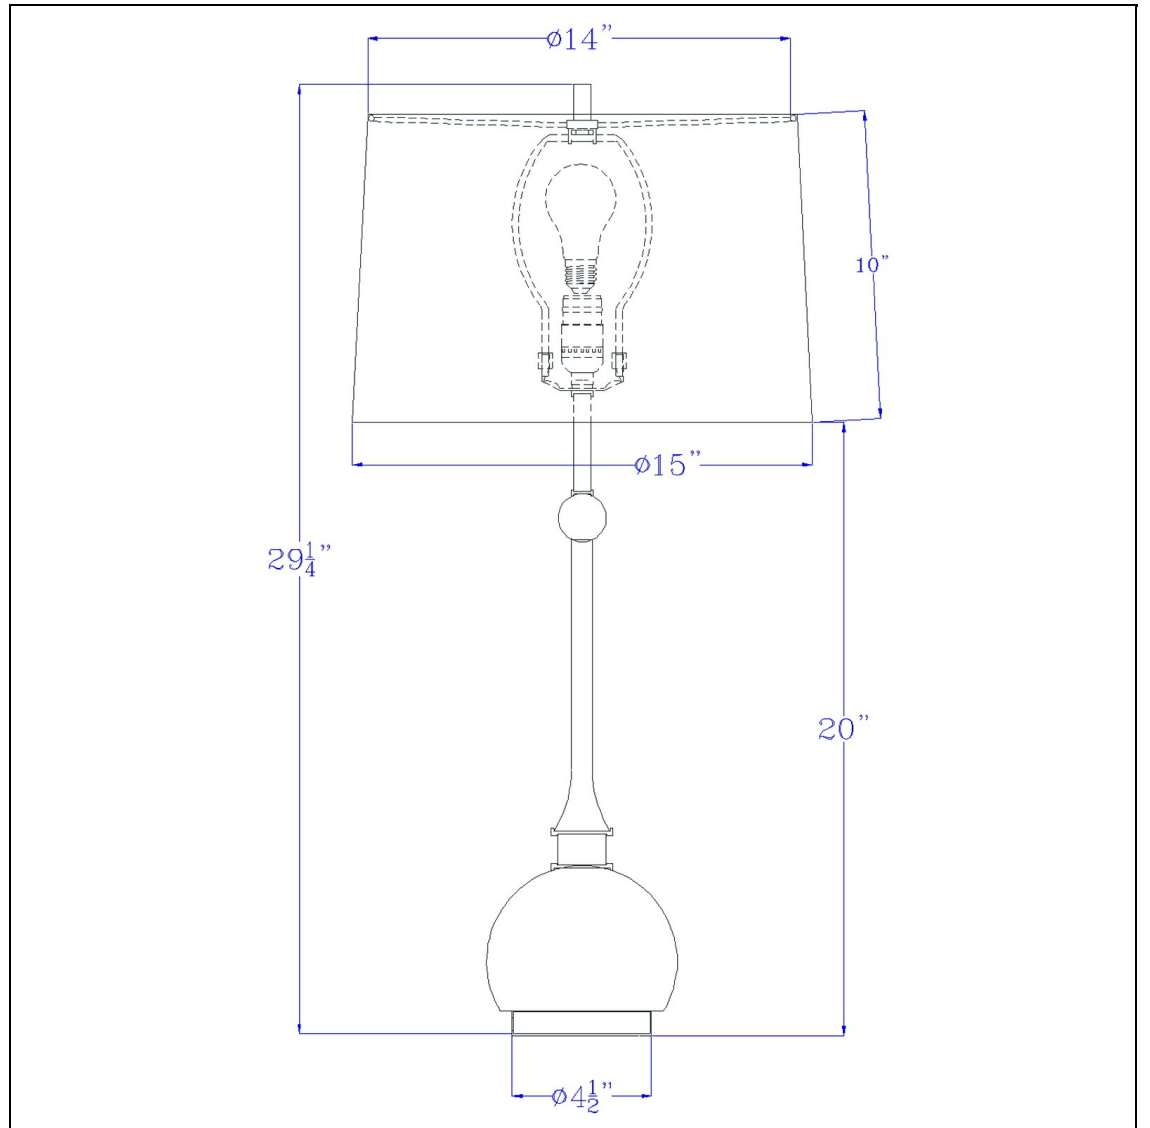

Product No. **BO-3200TB**

Description

150W 3 way Midlands metal table lamp with marble stone base and hardback fabric shade
Durable Metal Construction
Circular Marble Base Bottom
Ships in One Carton
Little to No Assembly Required
Three Way Rotary Switch on Socket
72" Cord
cUL Listed
Round Hardback Shade Included
This charming table lamp creates an elegant look for an end table, console, or nightstand. It features along neck antique brass metal body and an accent black marble bottom. A crisp white linen shade completes the look.

Technical Specifications

UPC	020193067284	Shade Top1	14.00
Wattage	150W	Shade Bottom1	14.00
Lumen	X	Shade Side	10.00
Switch Type	3 WAY	Carton 1 Dimensions	30.00 x 17.00 x 17.00
Bulb Base	E26	Carton 2 Dimensions	0.00 x 0.00 x 17.00
Number of Lights	1	Package Dimensions	L: 17.00 W: 17.00 H: 30.00
Color	Antique Brass/Black Marble		