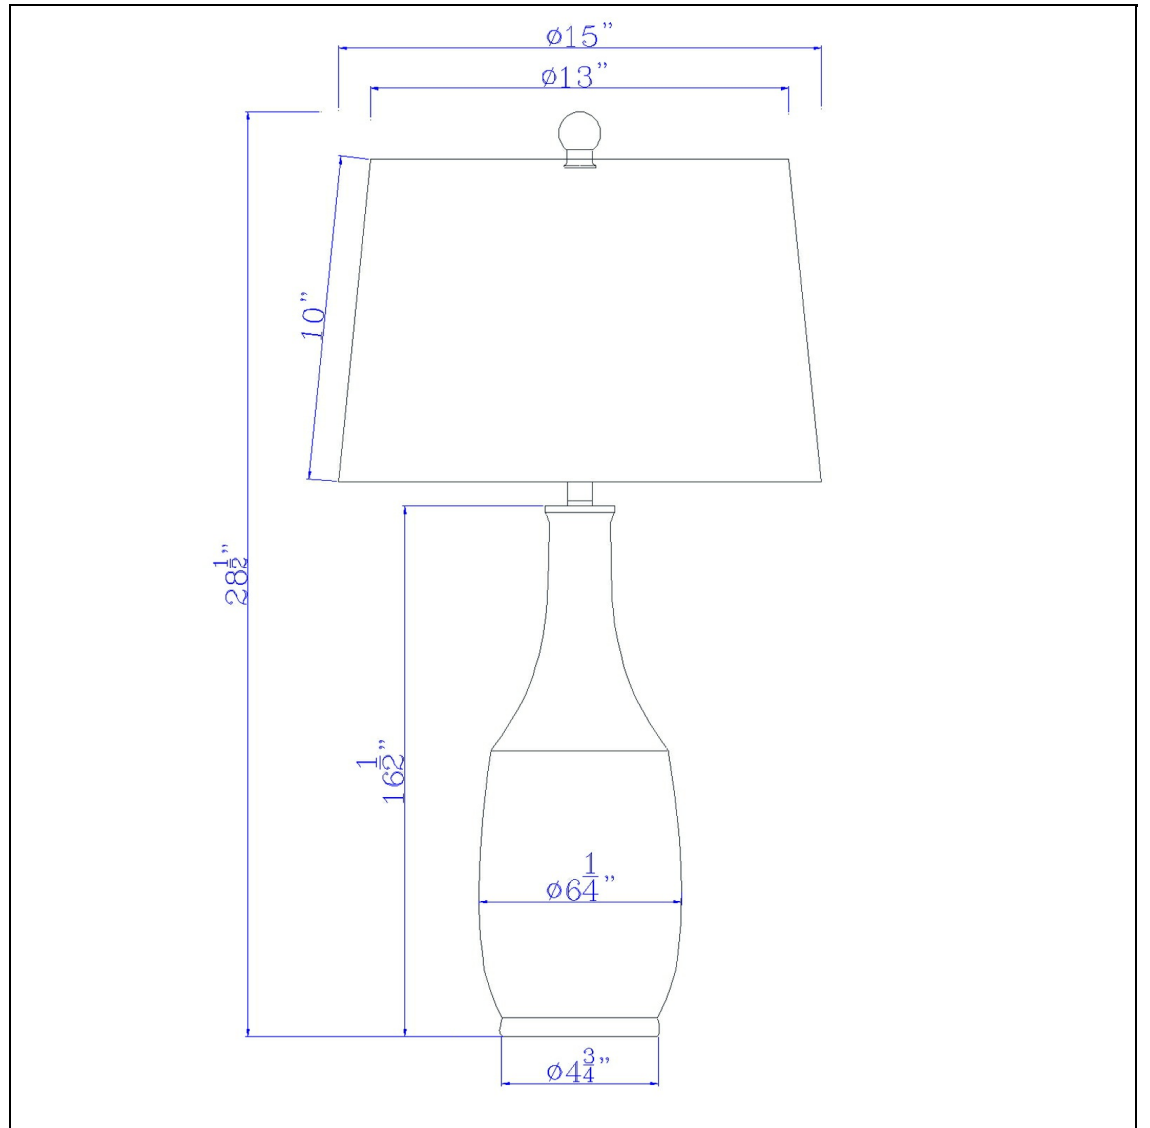

Product No. **BO-3203TB**

Description

150W 3 way Ely ceramic table lamp with hardback fabric shade
Durable Ceramic Construction
Milky White Finish with Smoky Gray Swirl
Ships in One Carton
Little to No Assembly Required
Three Way Rotary Switch on Socket
72" Cord
cUL Listed
Round Hardback Shade Included
Update your decor with this ceramic vase style table lamp. It features a smooth milky finish with smokey gray accents. The lamp ships complete with hardback fabric shade and matching finial.

Technical Specifications

UPC	020193067284	Shade Top1	13.00
Wattage	150W	Shade Bottom1	15.00
Lumen	X	Shade Side	10.00
Switch Type	3 WAY	Carton 1 Dimensions	19.50 x 16.00 x 16.00
Bulb Base	E26	Carton 2 Dimensions	0.00 x 0.00 x 16.00
Number of Lights	1	Package Dimensions	L: 16.00 W: 16.00 H: 19.50
Color	White Marble		