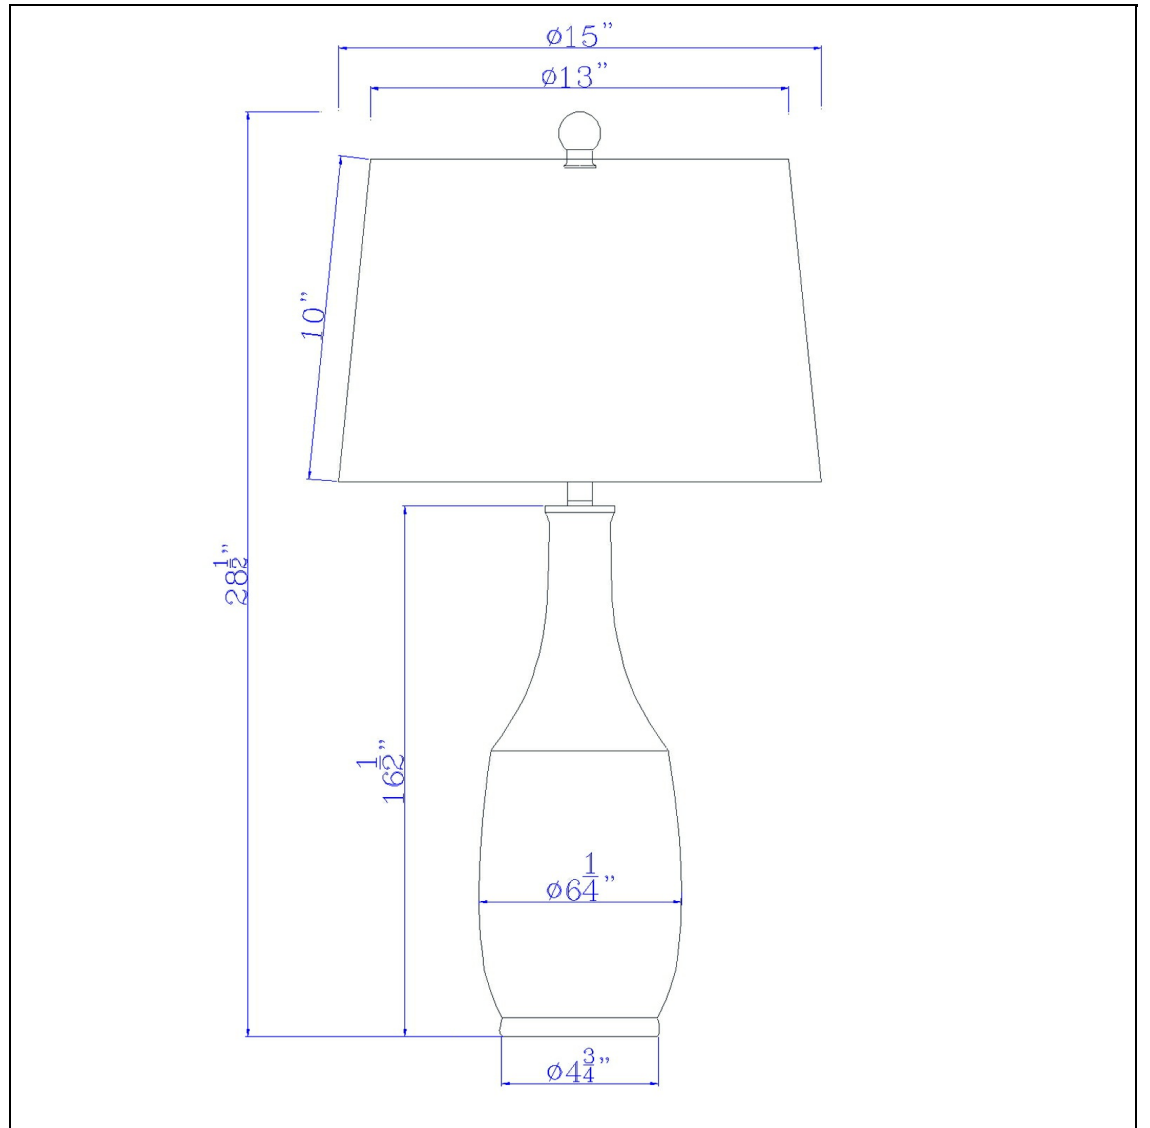

Product No. **BO-3203TB**

Description

150W 3 way Ely ceramic table lamp with hardback fabric shade  
Durable Ceramic Construction  
Milky White Finish with Smoky Gray Swirl  
Ships in One Carton  
Little to No Assembly Required  
Three Way Rotary Switch on Socket  
72" Cord  
cUL Listed  
Round Hardback Shade Included  
Update your d?cor with this ceramic vase style table lamp. It features a smooth milky finish with smokey gray accents. The lamp ships complete with hardback fabric shade and matching finial.

Technical Specifications

<b>UPC</b>	020193067284	<b>Shade Top1</b>	13.00
<b>Wattage</b>	150W	<b>Shade Bottom1</b>	15.00
<b>Lumen</b>	X	<b>Shade Side</b>	10.00
<b>Switch Type</b>	3 WAY	<b>Carton 1 Dimensions</b>	19.50 x 16.00 x 16.00
<b>Bulb Base</b>	E26	<b>Carton 2 Dimensions</b>	0.00 x 0.00 x 16.00
<b>Number of Lights</b>	1	<b>Package Dimensions</b>	L: 16.00 W: 16.00 H: 19.50
<b>Color</b>	White Marble		