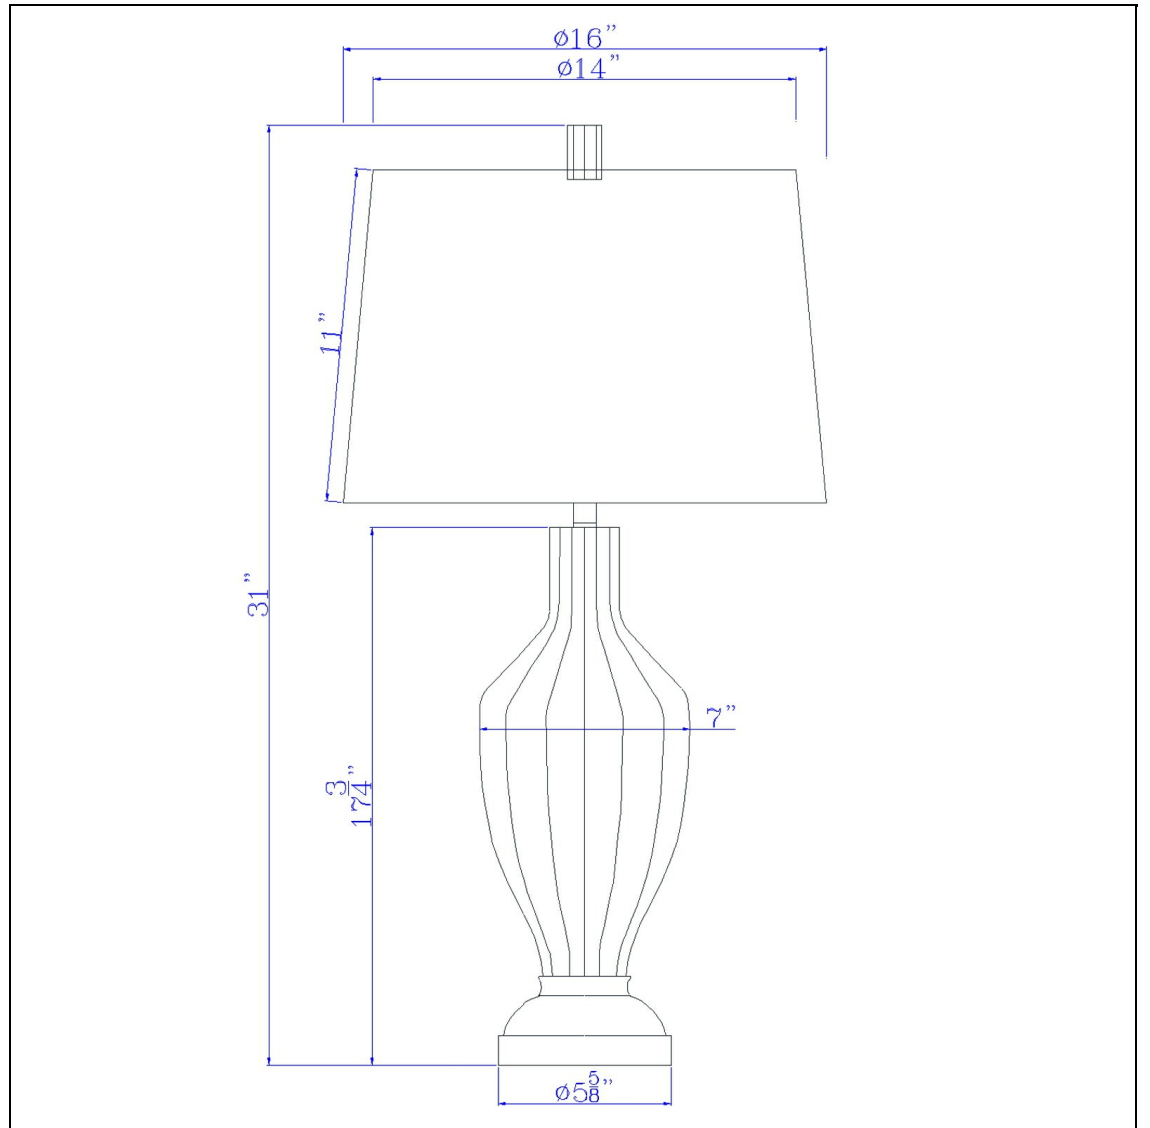

Product No. **BO-3206TB**

Description

150W 3 way Hoover resin table lamp with hardback fabric shade
Durable Resin Construction
Matte White Painted Finish
Ships in One Carton
Little to No Assembly Required
Three Way Rotary Switch on Socket
72" Cord
cUL Listed
Round Hardback Shade Included
Update your decor with this faceted vase resin table lamp. It features a matte white slightly weathered finish with a round platform weighted base. The lamp ships complete with a hardback fabric shade and matching finial.

Technical Specifications

UPC	020193067284	Shade Top1	14.00
Wattage	150W	Shade Bottom1	16.00
Lumen	X	Shade Side	11.00
Switch Type	3 WAY	Carton 1 Dimensions	20.00 x 17.00 x 17.00
Bulb Base	E26	Carton 2 Dimensions	0.00 x 0.00 x 17.00
Number of Lights	1	Package Dimensions	L: 17.00 W: 17.00 H: 20.00
Color	White Washed		