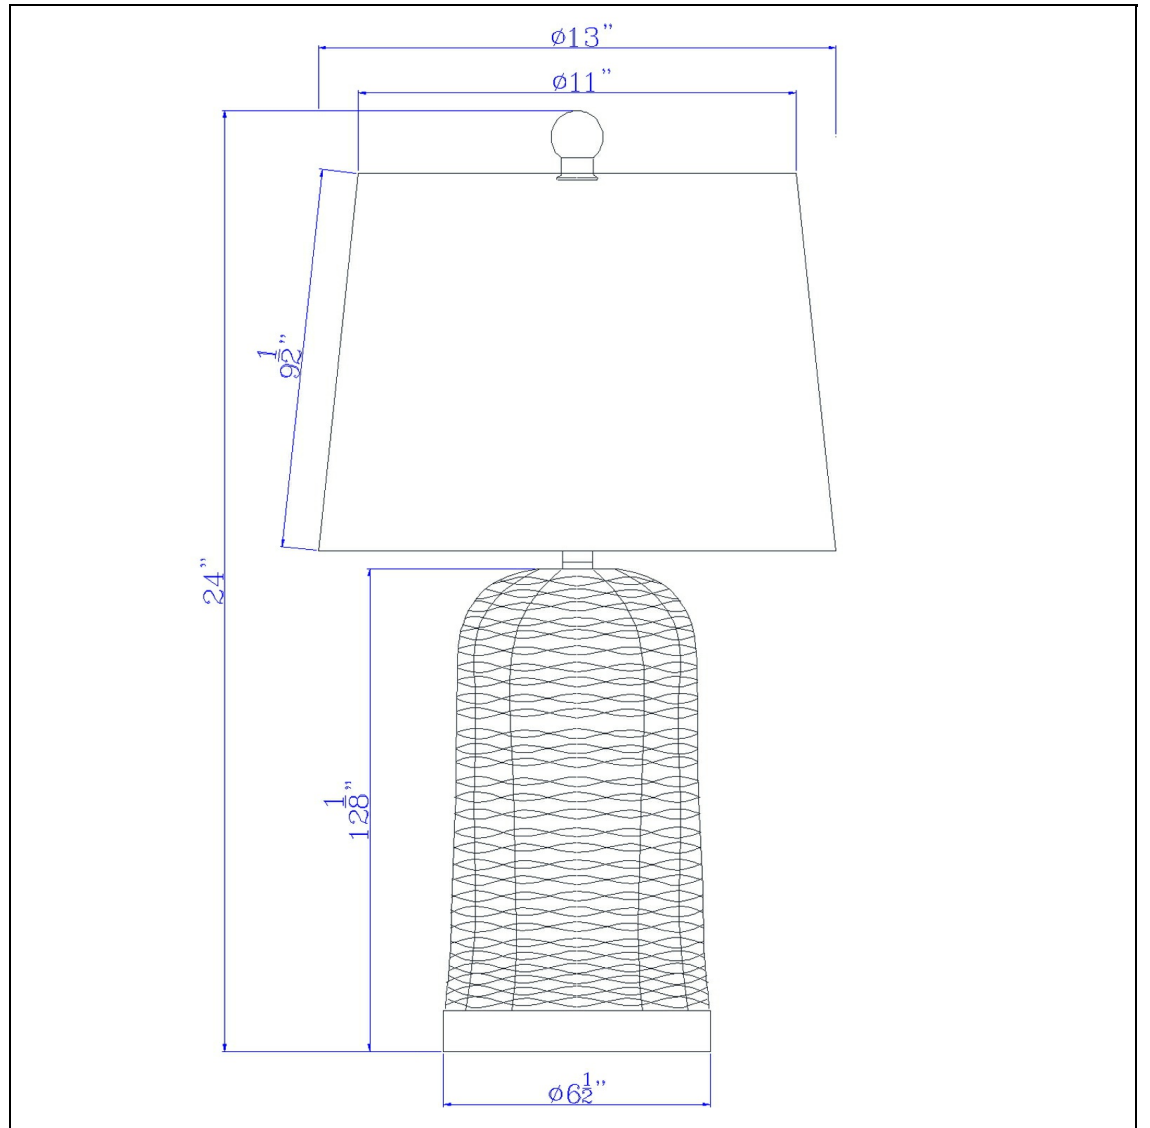

Product No. **BO-3207TB**

Description

100W 3 way Indio wicker basket table lamp with hardback burlap shade  
Durable Resin and Wicker Construction  
Brown Wicker Finish with Black Accents  
Ships in One Carton  
Little to No Assembly Required  
On/Off Rotary Switch on Socket  
72" Cord  
cUL Listed  
Round Hardback Shade Included  
Add a tropical vibe to your space with this woven wicker table lamp. It features a brown woven basket pattern finish with a black platform base. Ships complete with a light brown fabric shade and matching finial.

Technical Specifications

<b>UPC</b>	020193067284
<b>Wattage</b>	100W
<b>Lumen</b>	X
<b>Switch Type</b>	ON/OFF
<b>Bulb Base</b>	E26
<b>Number of Lights</b>	1
<b>Color</b>	Wicker

<b>Shade Top1</b>	11.00
<b>Shade Bottom1</b>	13.00
<b>Shade Side</b>	9.50
<b>Carton 1 Dimensions</b>	16.00 x 14.00 x 14.00
<b>Carton 2 Dimensions</b>	0.00 x 0.00 x 14.00
<b>Package Dimensions</b>	L: 14.00 W: 14.00 H: 16.00