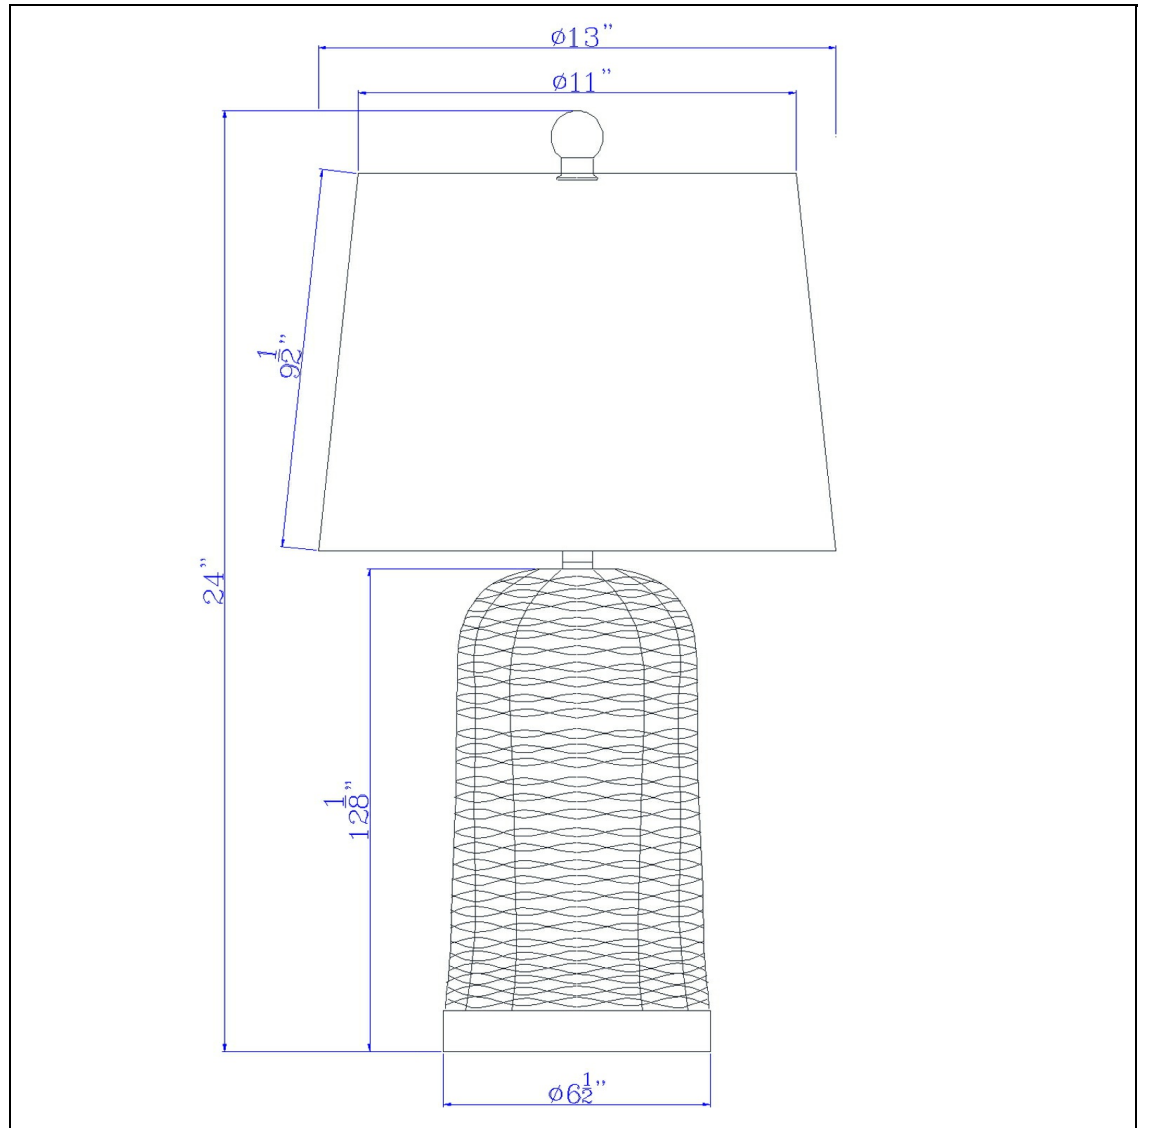

Product No. **BO-3207TB**

Description

100W 3 way Indio wicker basket table lamp with hardback burlap shade
Durable Resin and Wicker Construction
Brown Wicker Finish with Black Accents
Ships in One Carton
Little to No Assembly Required
On/Off Rotary Switch on Socket
72" Cord
cUL Listed
Round Hardback Shade Included
Add a tropical vibe to your space with this woven wicker table lamp. It features a brown woven basket pattern finish with a black platform base. Ships complete with a light brown fabric shade and matching finial.

Technical Specifications

UPC	020193067284
Wattage	100W
Lumen	X
Switch Type	ON/OFF
Bulb Base	E26
Number of Lights	1
Color	Wicker

Shade Top1	11.00
Shade Bottom1	13.00
Shade Side	9.50
Carton 1 Dimensions	16.00 x 14.00 x 14.00
Carton 2 Dimensions	0.00 x 0.00 x 14.00
Package Dimensions	L: 14.00 W: 14.00 H: 16.00