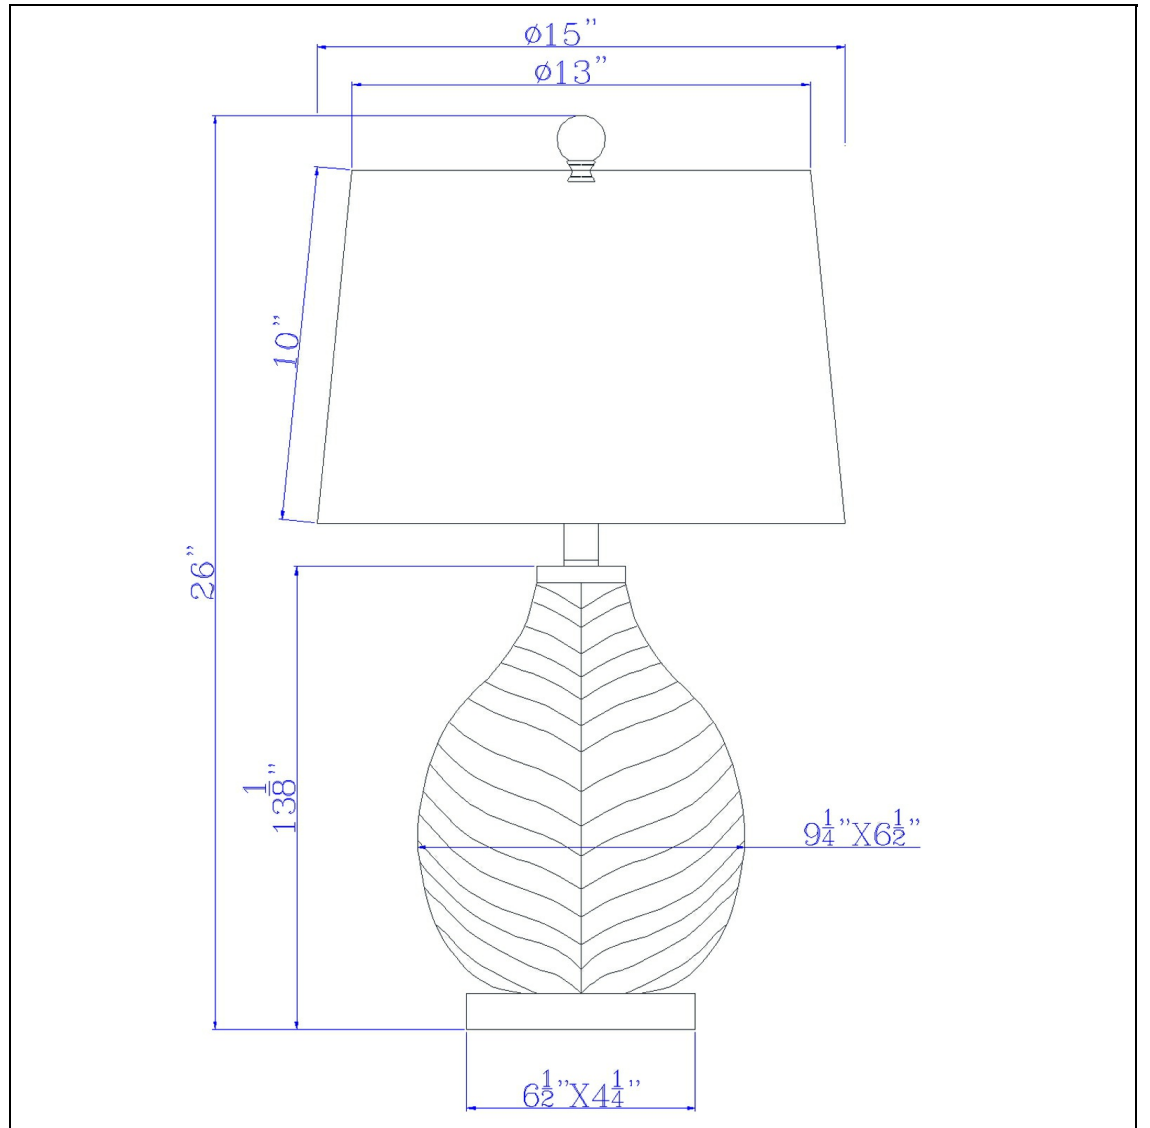

Product No. **BO-3210TB**

Description

150W 3 way Coral glass table lamp with hardback fabric shade  
Durable Glass Construction  
Lime Green Tinted Glass  
Ships in One Carton  
Little to No Assembly Required  
Three Way Rotary Switch on Socket  
72" Cord  
cUL Listed  
Round Hardback Shade Included  
Add a touch of color to your decor with this tinted glass table lamp. It features a tear drop design with a ripple pattern in lime green finish. Ships complete with a crisp white linen shade and matching finial.

Technical Specifications

<b>UPC</b>	020193067284
<b>Wattage</b>	150W
<b>Lumen</b>	X
<b>Switch Type</b>	3 WAY
<b>Bulb Base</b>	E26
<b>Number of Lights</b>	1
<b>Color</b>	Lime

<b>Shade Top1</b>	13.00
<b>Shade Bottom1</b>	15.00
<b>Shade Side</b>	10.00
<b>Carton 1 Dimensions</b>	20.00 x 16.00 x 16.00
<b>Carton 2 Dimensions</b>	0.00 x 0.00 x 16.00
<b>Package Dimensions</b>	L: 16.00 W: 16.00 H: 20.00