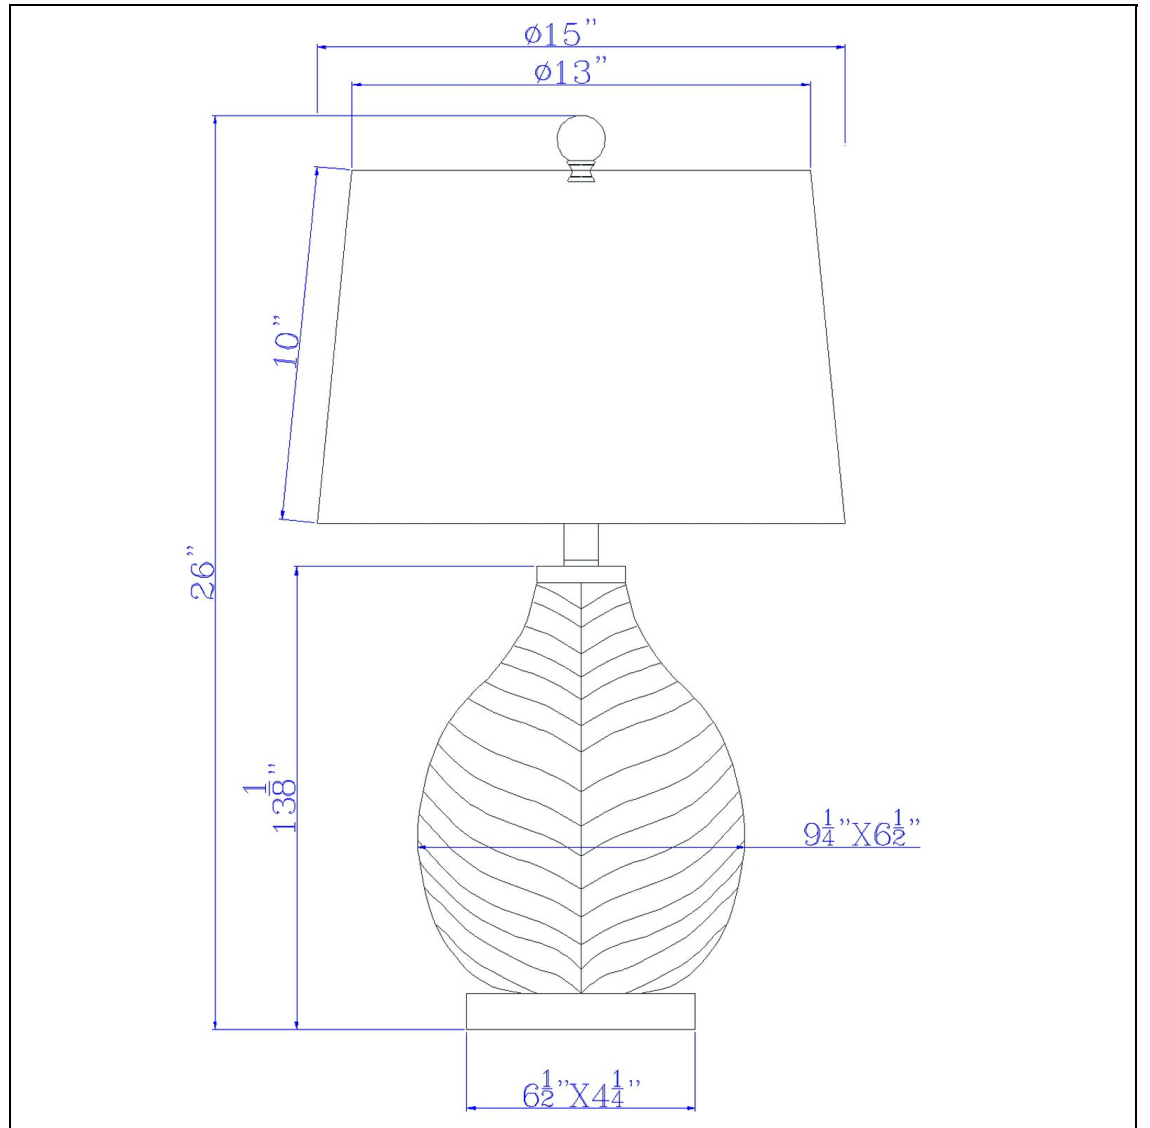

Product No. **BO-3210TB**

Description

150W 3 way Coral glass table lamp with hardback fabric shade
Durable Glass Construction
Lime Green Tinted Glass
Ships in One Carton
Little to No Assembly Required
Three Way Rotary Switch on Socket
72" Cord
cUL Listed
Round Hardback Shade Included
Add a touch of color to your decor with this tinted glass table lamp. It features a tear drop design with a ripple pattern in lime green finish. Ships complete with a crisp white linen shade and matching finial.

Technical Specifications

UPC	020193067284
Wattage	150W
Lumen	X
Switch Type	3 WAY
Bulb Base	E26
Number of Lights	1
Color	Lime

Shade Top1	13.00
Shade Bottom1	15.00
Shade Side	10.00
Carton 1 Dimensions	20.00 x 16.00 x 16.00
Carton 2 Dimensions	0.00 x 0.00 x 16.00
Package Dimensions	L: 16.00 W: 16.00 H: 20.00