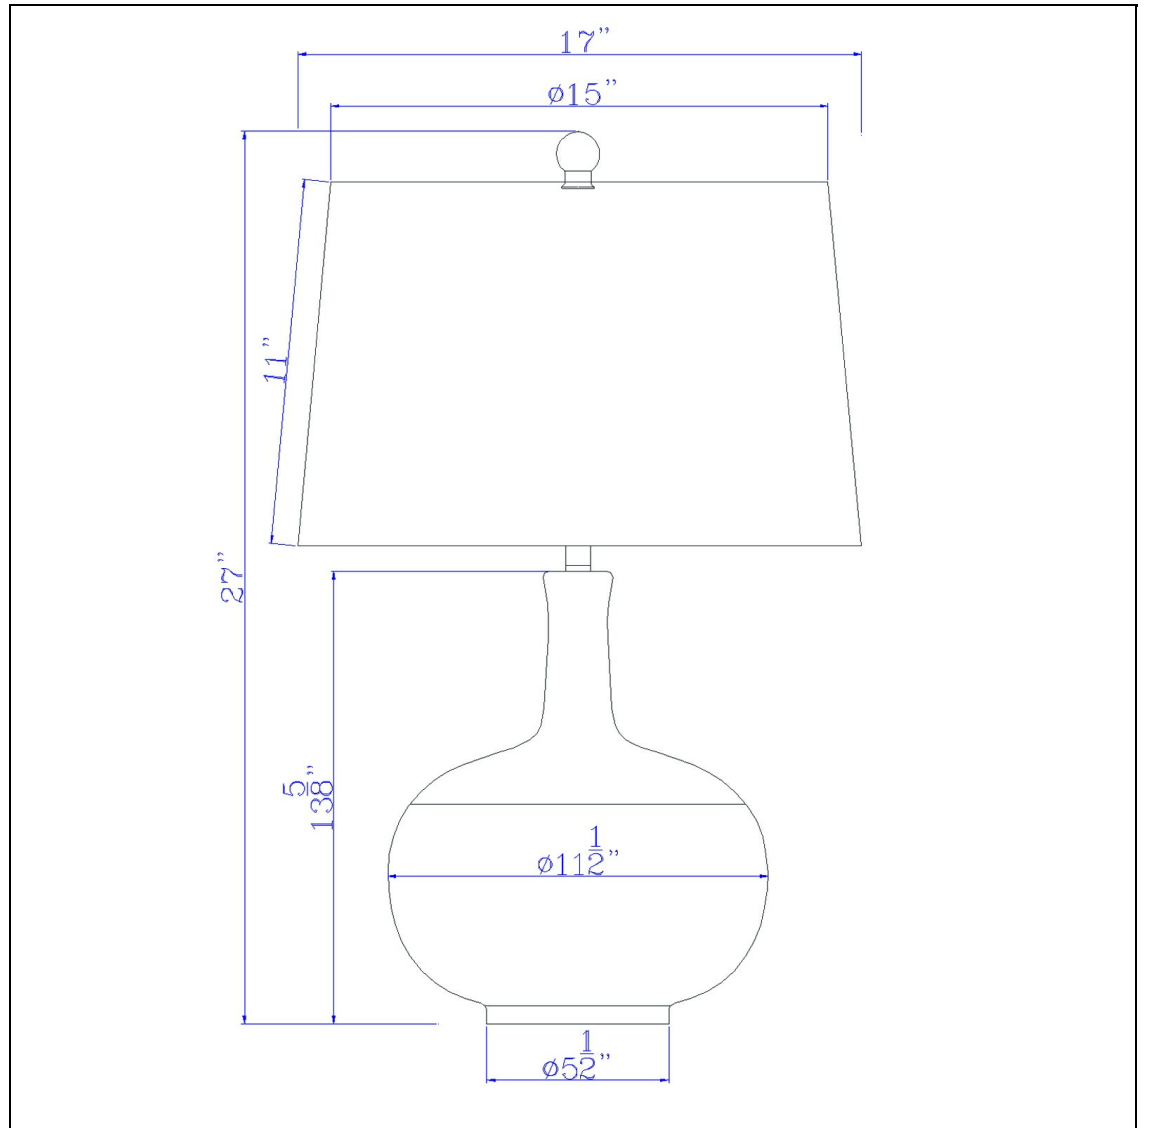

Product No. **BO-3211TB**

Description

150W 3 way Yuma ceramic table lamp with hardback fabric shade
Durable Ceramic Construction
Two Tone Finish
Ships in One Carton
Little to No Assembly Required
Fabric Hardback Shade Included
Three Way Switch
Cul Listed
Updated your d?cor with this pottery inspired table lamp. It features a painted two tone finish with a round bottom base. This lamp ships complete with matching shade and finial.

Technical Specifications

UPC	020193067284	Shade Top1	15.00
Wattage	150W	Shade Bottom1	17.00
Lumen	X	Shade Side	11.00
Switch Type	3 WAY	Carton 1 Dimensions	17.00 x 18.00 x 18.00
Bulb Base	E26	Carton 2 Dimensions	0.00 x 0.00 x 18.00
Number of Lights	1	Package Dimensions	L: 18.00 W: 18.00 H: 17.00
Color	Terra Cotta/Black		
Base Color	Terra Cotta/Black		