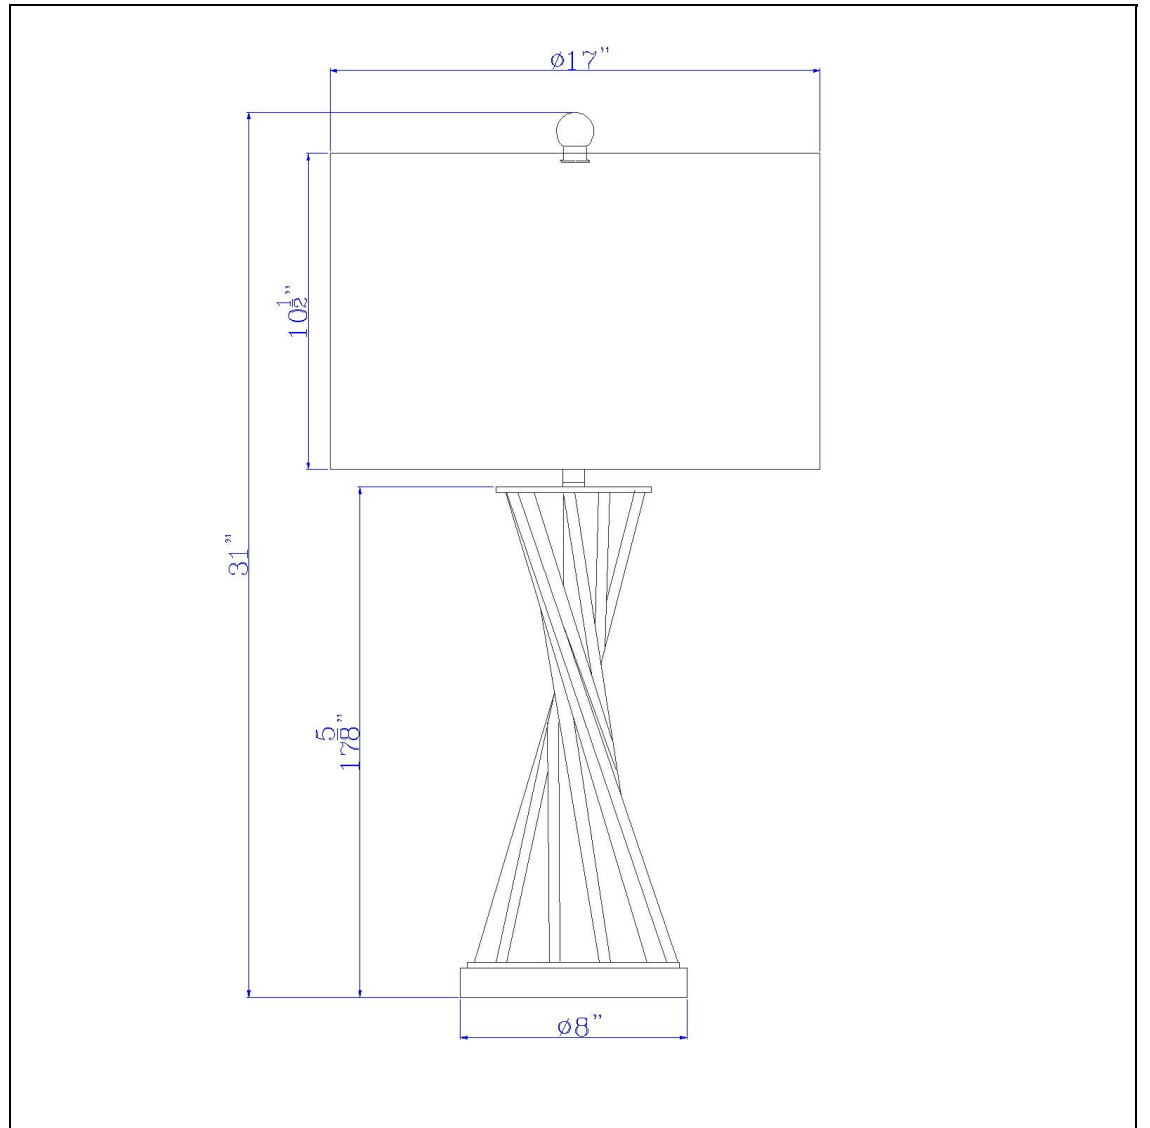

Product No. **BO-3212TB**

Description

150W 3 way Urban metal table lamp with hardback drum fabric shade  
Durable Metal Construction  
Twisted Metal Design  
Ships in One Carton  
Little to No Assembly Required  
Three Way Rotary Switch on Socket  
72" Cord  
cUL Listed  
Drum Hardback Fabric Shade  
Refresh your space with this contemporary metal table lamp. It features a cinched hourglass design with a rustic gold finish. The lamp ships complete with light brown hardback fabric shade and matching finial.

Technical Specifications

<b>UPC</b>	020193067284	<b>Shade Top1</b>	17.00
<b>Wattage</b>	150W	<b>Shade Bottom1</b>	17.00
<b>Lumen</b>	X	<b>Shade Side</b>	10.50
<b>Switch Type</b>	3 WAY	<b>Carton 1 Dimensions</b>	21.00 x 18.00 x 18.00
<b>Bulb Base</b>	E26	<b>Carton 2 Dimensions</b>	0.00 x 0.00 x 18.00
<b>Number of Lights</b>	1	<b>Package Dimensions</b>	L: 18.00 W: 18.00 H: 21.00
<b>Color</b>	Rustic Gold		