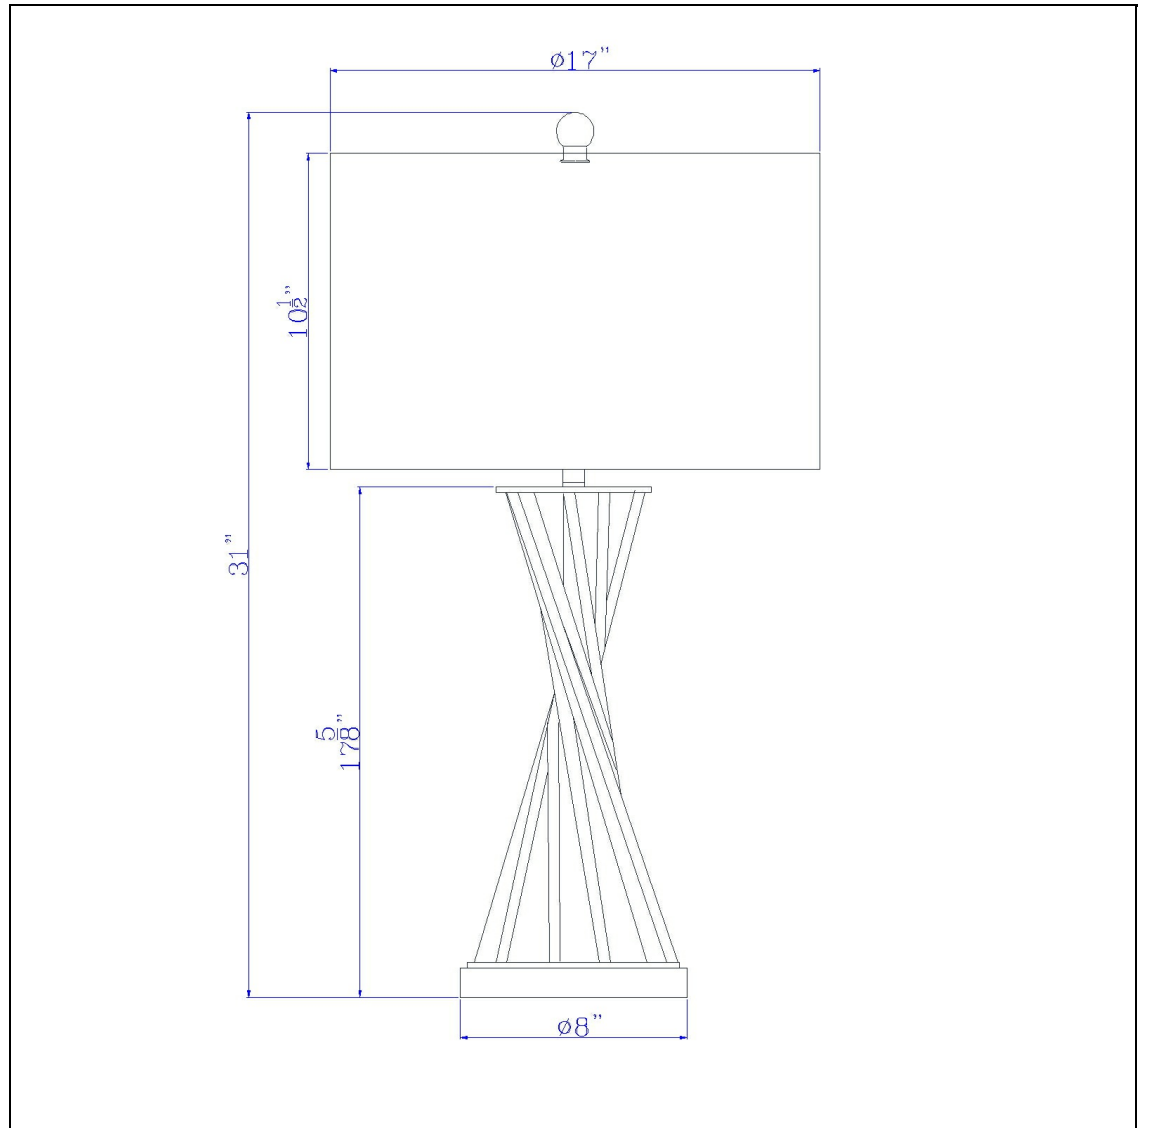

Product No. **BO-3212TB**

Description

150W 3 way Urban metal table lamp with hardback drum fabric shade
Durable Metal Construction
Twisted Metal Design
Ships in One Carton
Little to No Assembly Required
Three Way Rotary Switch on Socket
72" Cord
cUL Listed
Drum Hardback Fabric Shade
Refresh your space with this contemporary metal table lamp. It features a cinched hourglass design with a rustic gold finish. The lamp ships complete with light brown hardback fabric shade and matching finial.

Technical Specifications

UPC	020193067284
Wattage	150W
Lumen	X
Switch Type	3 WAY
Bulb Base	E26
Number of Lights	1
Color	Rustic Gold

Shade Top1	17.00
Shade Bottom1	17.00
Shade Side	10.50
Carton 1 Dimensions	21.00 x 18.00 x 18.00
Carton 2 Dimensions	0.00 x 0.00 x 18.00
Package Dimensions	L: 18.00 W: 18.00 H: 21.00