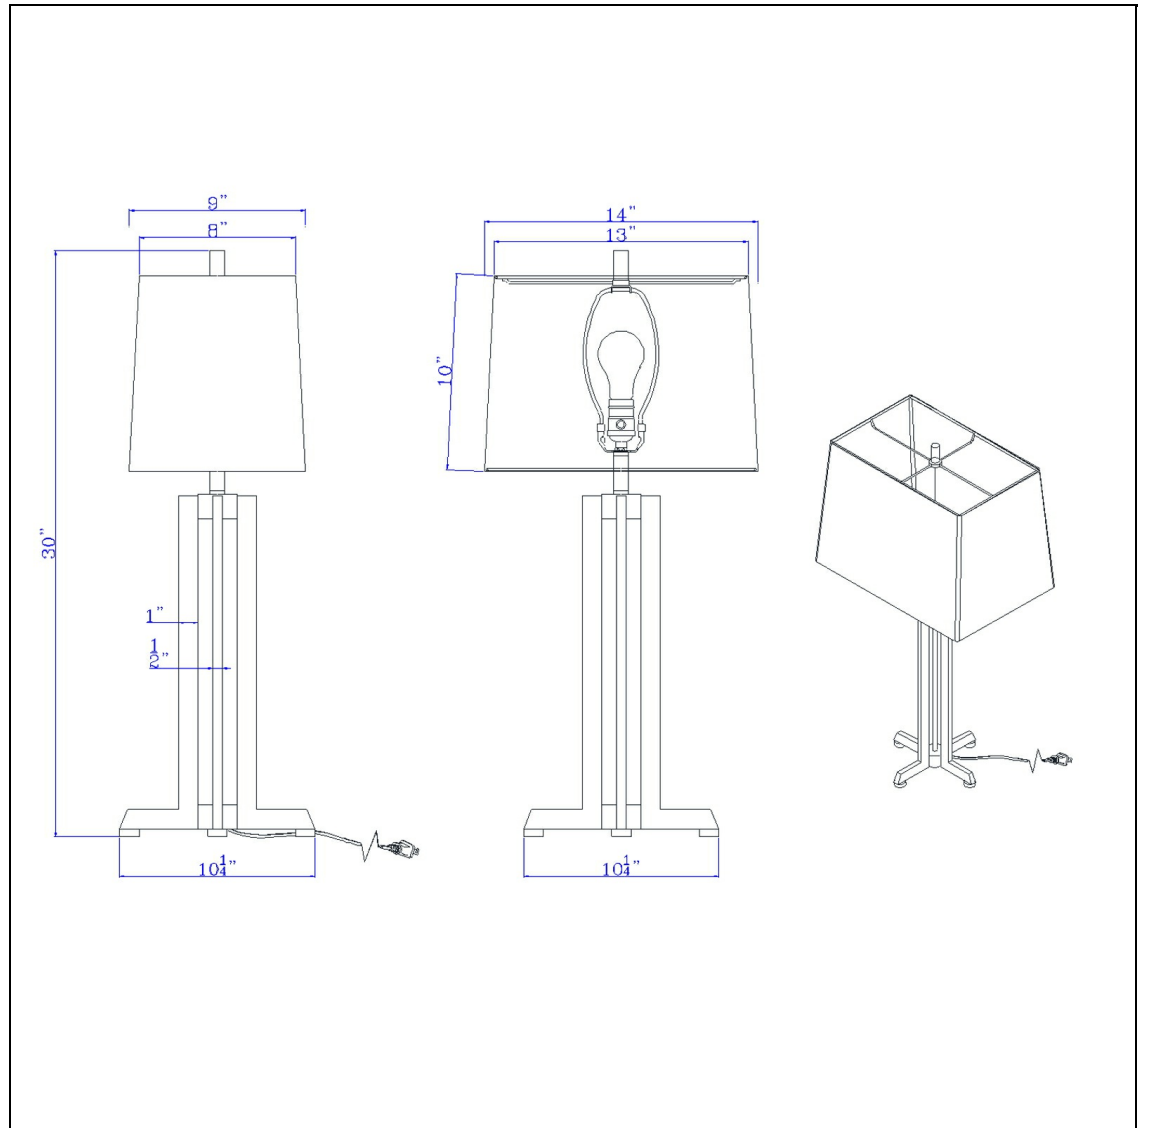

Product No. **BO-3214TB-BS**

Description

100W Lakewood metal table lamp with rectangular hardback fabric shade
Durable Metal Construction
Rectangular Table Lamp with Footed Base
Ships in One Carton
Little to No Assembly Required
On/Off Rotary Switch on Socket
72" Cord
ETL Listed
Rectangular Hardback Fabric Shade
Refresh your space with this modern and functional metal table lamp. It features a rectangular column design with a footed square base The lamp ships complete with a white hardback fabric shade.

Technical Specifications

UPC	020193067284
Wattage	100W
Lumen	X
Switch Type	ON/OFF
Bulb Base	E26
Number of Lights	1
Color	Brushed Steel

Shade Top1	13.00
Shade Top2	8.00
Shade Bottom1	14.00
Shade Bottom2	9.00
Shade Side	10.00
Carton 1 Dimensions	19.00 x 11.00 x 21.00
Carton 2 Dimensions	0.00 x 0.00 x 21.00
Package Dimensions	L: 21.00 W: 11.00 H: 19.00