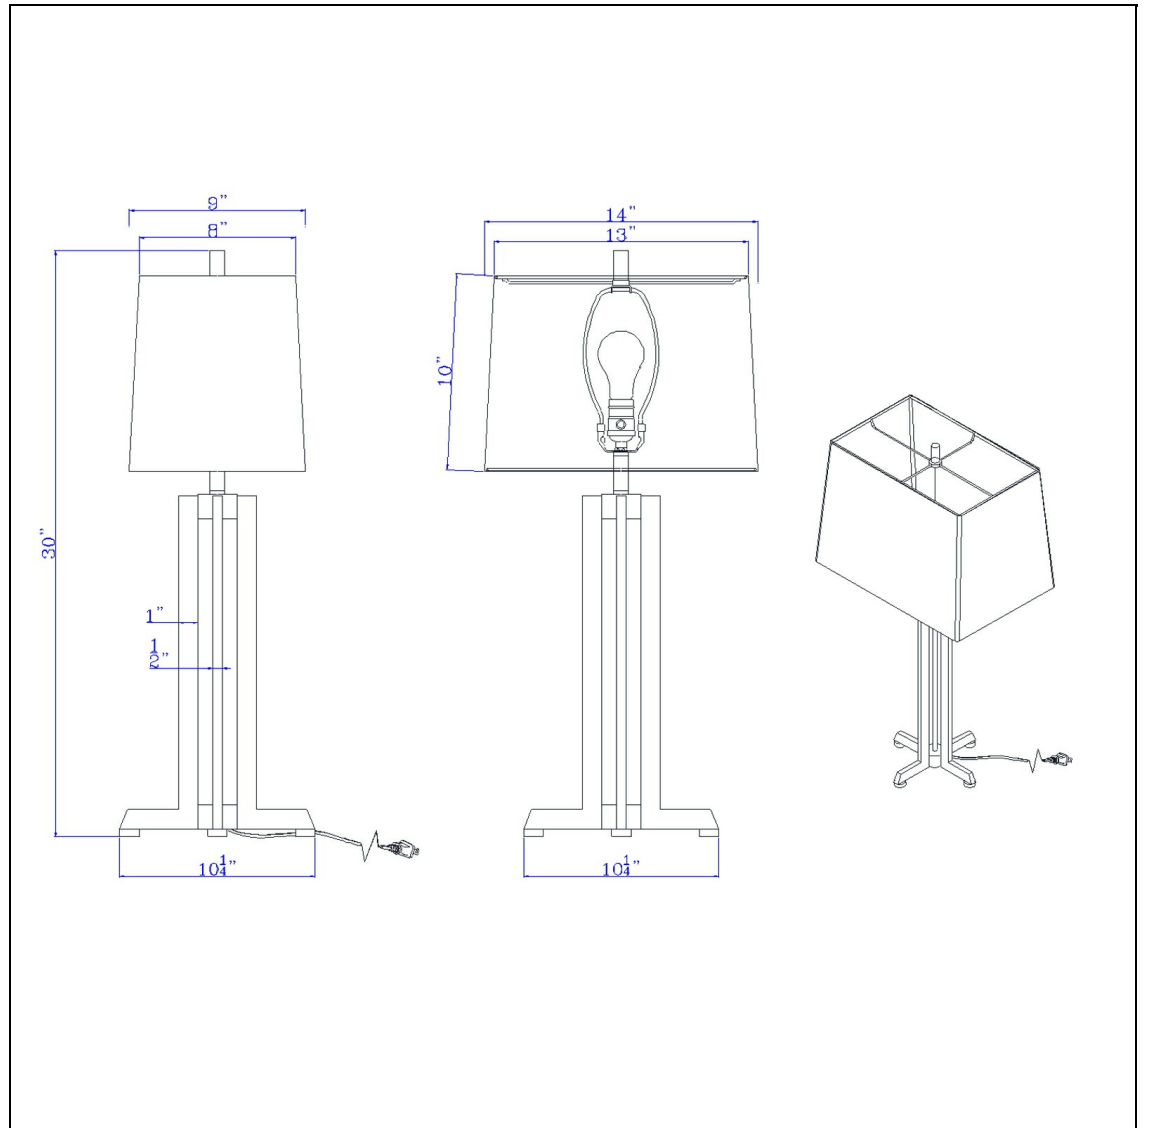

Product No. **BO-3214TB-BS**

Description

100W Lakewood metal table lamp with rectangular hardback fabric shade
Durable Metal Construction
Rectangular Table Lamp with Footed Base
Ships in One Carton
Little to No Assembly Required
On/Off Rotary Switch on Socket
72" Cord
ETL Listed
Rectangular Hardback Fabric Shade
Refresh your space with this modern and functional metal table lamp. It features a rectangular column design with a footed square base The lamp ships complete with a white hardback fabric shade.

Technical Specifications

UPC	020193067284	Shade Top1	13.00
Wattage	100W	Shade Top2	8.00
Lumen	X	Shade Bottom1	14.00
Switch Type	ON/OFF	Shade Bottom2	9.00
Bulb Base	E26	Shade Side	10.00
Number of Lights	1	Carton 1 Dimensions	19.00 x 11.00 x 21.00
Color	Brushed Steel	Carton 2 Dimensions	0.00 x 0.00 x 21.00
		Package Dimensions	L: 21.00 W: 11.00 H: 19.00