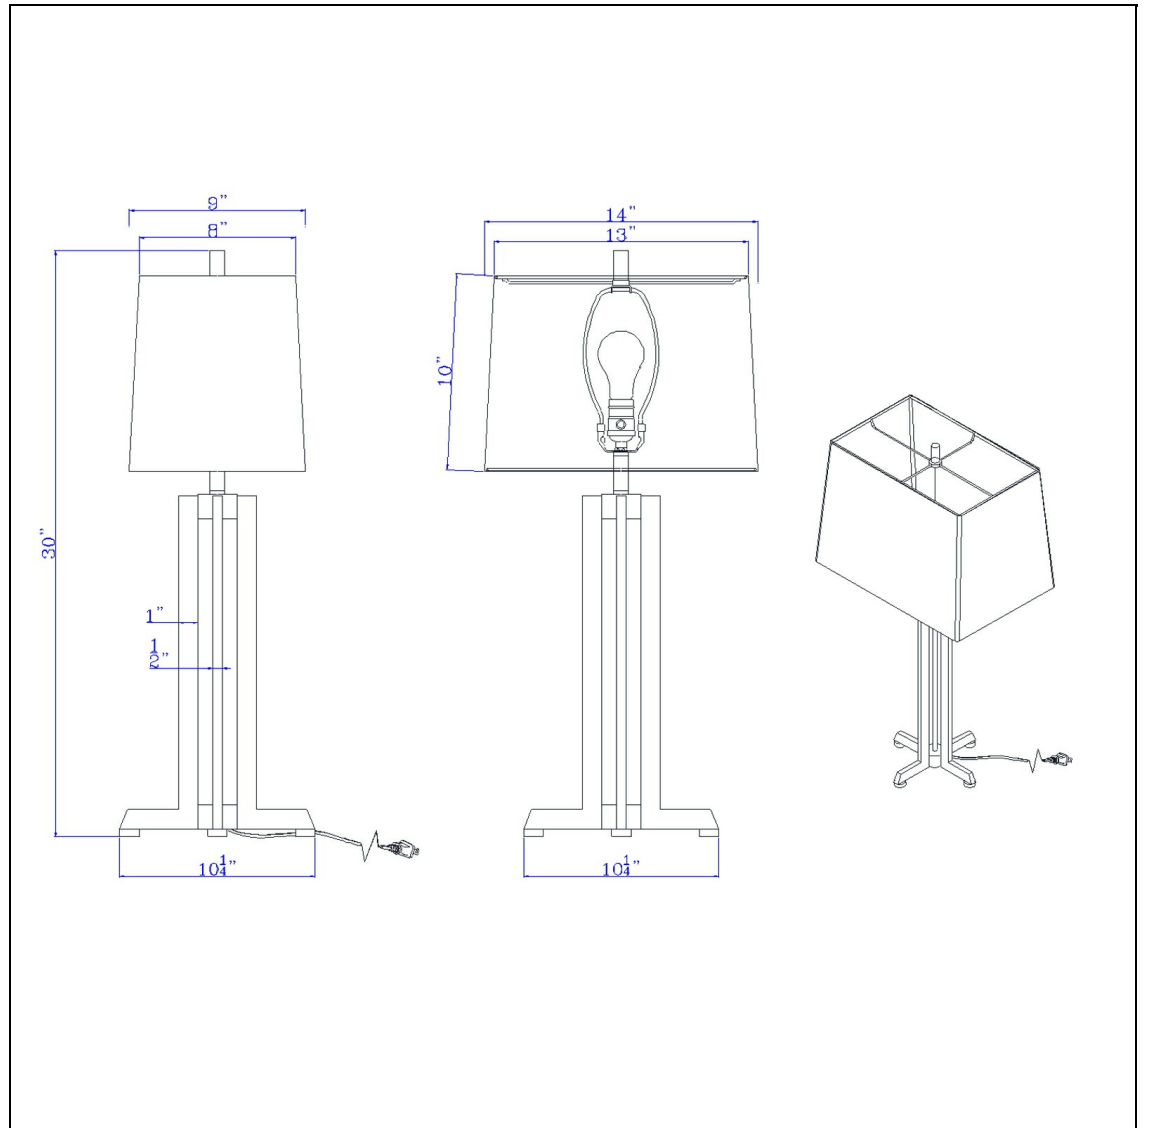

Product No. **BO-3214TB-ORB**

Description

100W Lakewood metal table lamp with rectangular hardback fabric shade  
Durable Metal Construction  
Rectangular Table Lamp with Footed Base  
Ships in One Carton  
Little to No Assembly Required  
On/Off Rotary Switch on Socket  
72" Cord  
ETL Listed  
Rectangular Hardback Fabric Shade  
Refresh your space with this modern and functional metal table lamp. It features a rectangular column design with a footed square base The lamp ships complete with a white hardback fabric shade.

Technical Specifications

|                         |                   |                            |                            |
|-------------------------|-------------------|----------------------------|----------------------------|
| <b>UPC</b>              | 020193067284      | <b>Shade Top1</b>          | 13.00                      |
| <b>Wattage</b>          | 100W              | <b>Shade Top2</b>          | 8.00                       |
| <b>Lumen</b>            | X                 | <b>Shade Bottom1</b>       | 14.00                      |
| <b>Switch Type</b>      | ON/OFF            | <b>Shade Bottom2</b>       | 9.00                       |
| <b>Bulb Base</b>        | E26               | <b>Shade Side</b>          | 10.00                      |
| <b>Number of Lights</b> | 1                 | <b>Carton 1 Dimensions</b> | 19.00 x 11.00 x 21.00      |
| <b>Color</b>            | Oil Rubbed Bronze | <b>Carton 2 Dimensions</b> | 0.00 x 0.00 x 21.00        |
|                         |                   | <b>Package Dimensions</b>  | L: 21.00 W: 11.00 H: 19.00 |