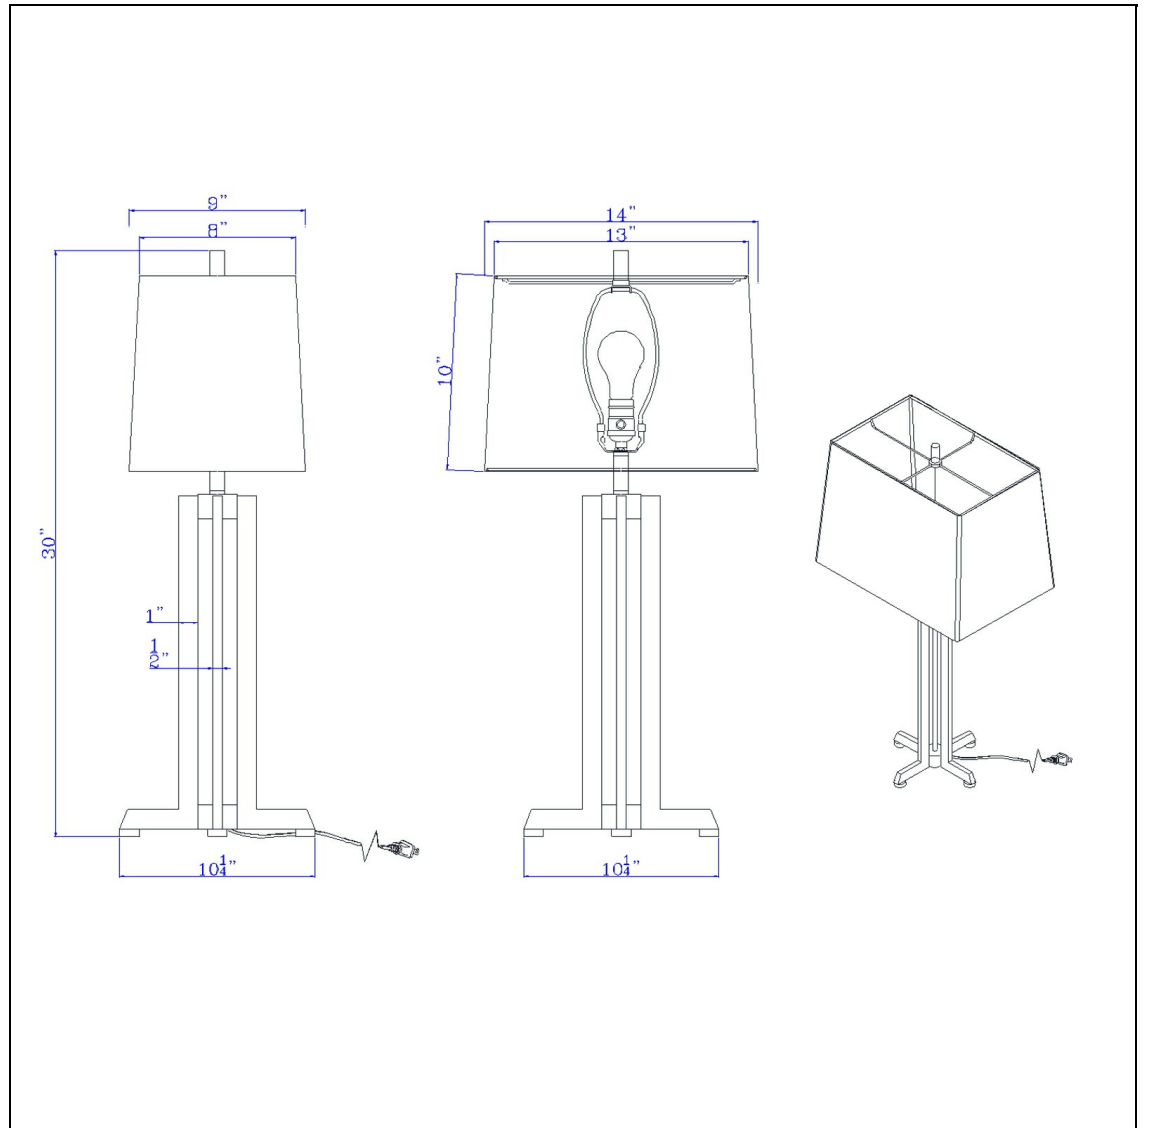

Product No. **BO-3214TB-ORB**

Description

100W Lakewood metal table lamp with rectangular hardback fabric shade  
Durable Metal Construction  
Rectangular Table Lamp with Footed Base  
Ships in One Carton  
Little to No Assembly Required  
On/Off Rotary Switch on Socket  
72" Cord  
ETL Listed  
Rectangular Hardback Fabric Shade  
Refresh your space with this modern and functional metal table lamp. It features a rectangular column design with a footed square base. The lamp ships complete with a white hardback fabric shade.

Technical Specifications

<b>UPC</b>	020193067284	<b>Shade Top1</b>	13.00
<b>Wattage</b>	100W	<b>Shade Top2</b>	8.00
<b>Lumen</b>	X	<b>Shade Bottom1</b>	14.00
<b>Switch Type</b>	ON/OFF	<b>Shade Bottom2</b>	9.00
<b>Bulb Base</b>	E26	<b>Shade Side</b>	10.00
<b>Number of Lights</b>	1	<b>Carton 1 Dimensions</b>	21.00 x 10.00 x 15.30
<b>Color</b>	Oil Rubbed Bronze	<b>Carton 2 Dimensions</b>	0.00 x 0.00 x 15.30
		<b>Package Dimensions</b>	L: 15.30 W: 10.00 H: 21.00