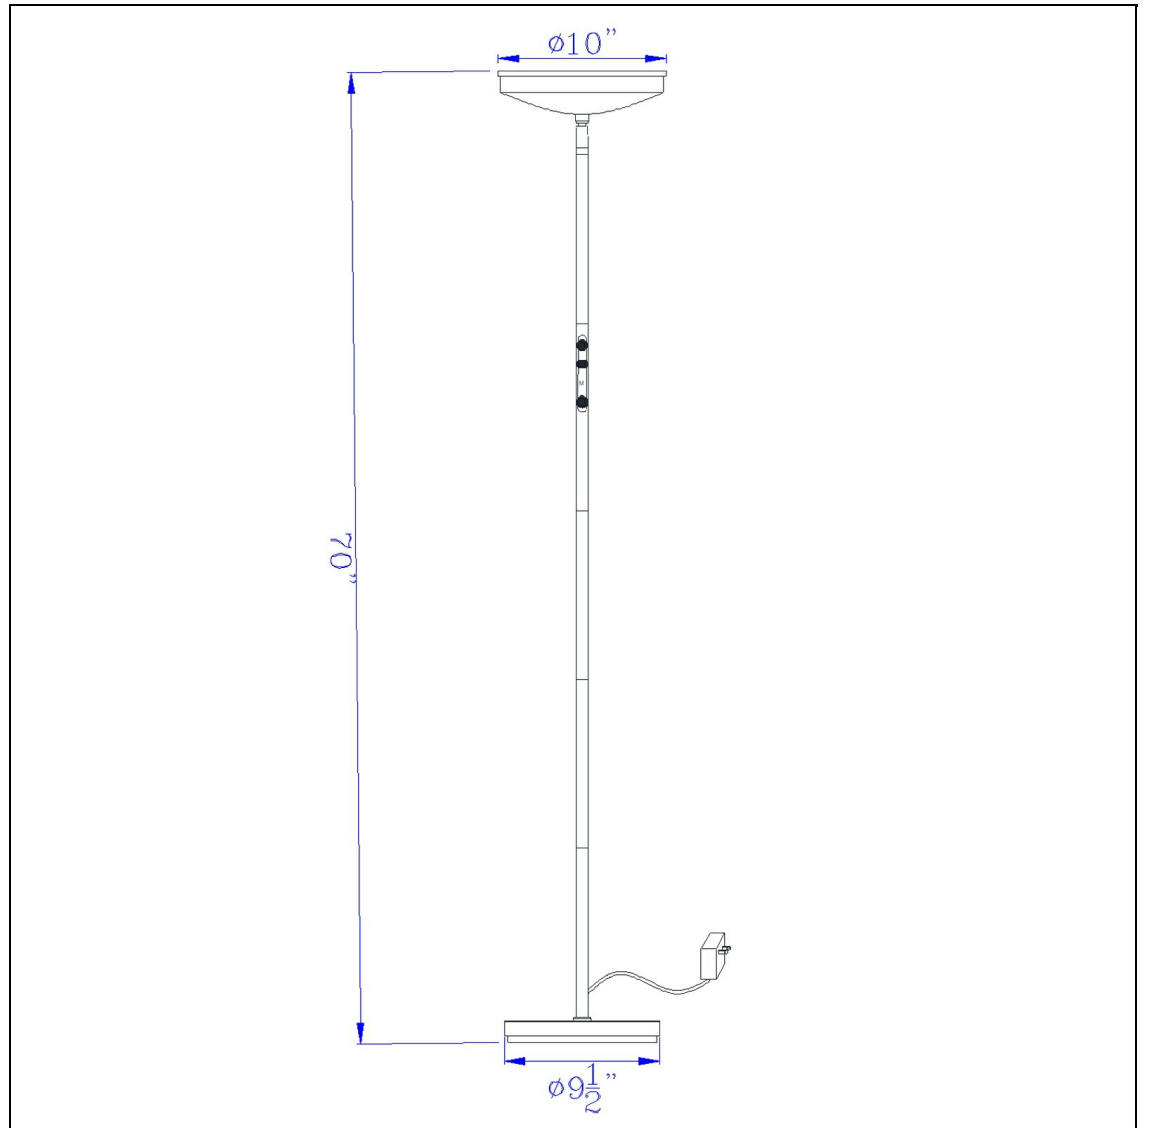

Product No. **BO-3216TR**

Description

Christi 30W Integrated LED adjustable torchiere with dimmer control and multi-kevin color temperature (3000K to 6000K) with remote control
Durable Metal Construction
Touch Dimmer Switch on Pole
Ships in One Carton
Little to No Assembly Required
Touch Dimmer Switch on Pole
72" Cord
ETL Listed
Flat Head Metal Torchiera Shade
Illuminate your space with this stylish metal torchiere floor lamp. It features a slim metal frame with a smooth brushed metal finish. It has a flat disc metal shade and dimmable switch for an optimal control of light

Technical Specifications

UPC	020193067284
Wattage	LED30W
CRI	85
Lumen	2020
Switch Type	DIMMER
Bulb Base	LED
Number of Lights	1
Color	Brushed Steel

Carton 1 Dimensions	8.30 x 11.80 x 15.50
Carton 2 Dimensions	0.00 x 0.00 x 15.50
Package Dimensions	L: 15.50 W: 11.80 H: 8.30