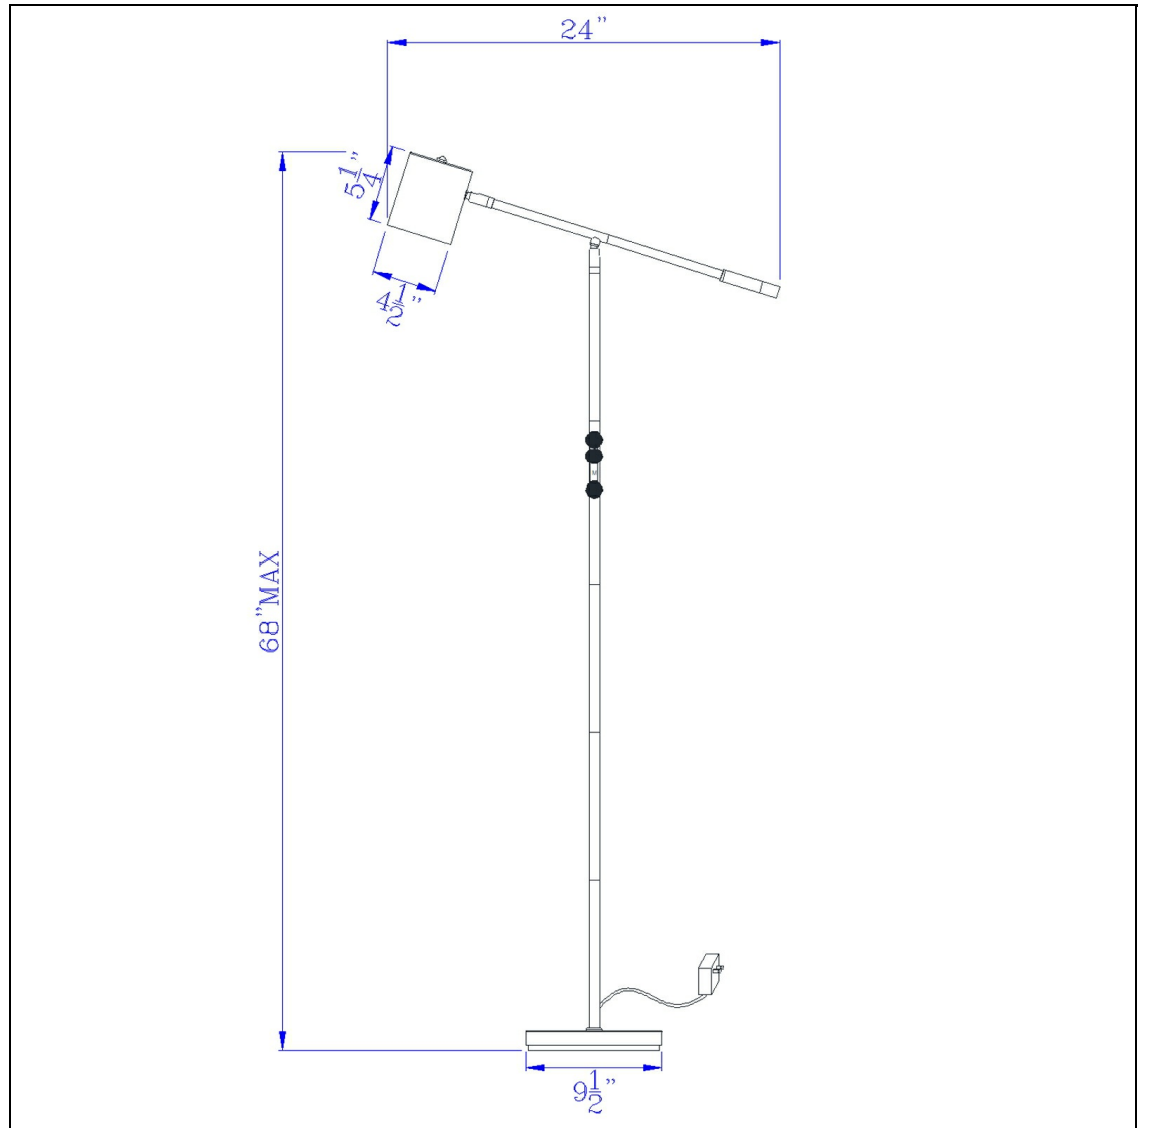

Product No. **BO-3217FL**

Description

Racine 12W Integrated LED adjustable floor lamp with dimmer control and multi-kevin color temperature (3000K to 6000K)
Durable Metal Construction
Balance Arm Design
Ships in One Carton
Little to No Assembly Required
Touch Dimmer Switch on Pole
72" Cord
ETL Listed
Round Metal Can Head
Illuminate your space with this modern balance arm style floor lamp. It features a durable metal construction and an elegant black finish with silver touches. This lamp is a great combination of both design and functionality.

Technical Specifications

UPC	020193067284
Wattage	LED12W
CRI	85
Lumen	700
Switch Type	DIMMER
Bulb Base	LED
Number of Lights	1
Color	Black

Shade Top1	4.63
Shade Bottom1	4.63
Shade Side	5.50
Carton 1 Dimensions	7.30 x 12.00 x 22.50
Carton 2 Dimensions	0.00 x 0.00 x 22.50
Package Dimensions	L: 22.50 W: 12.00 H: 7.30