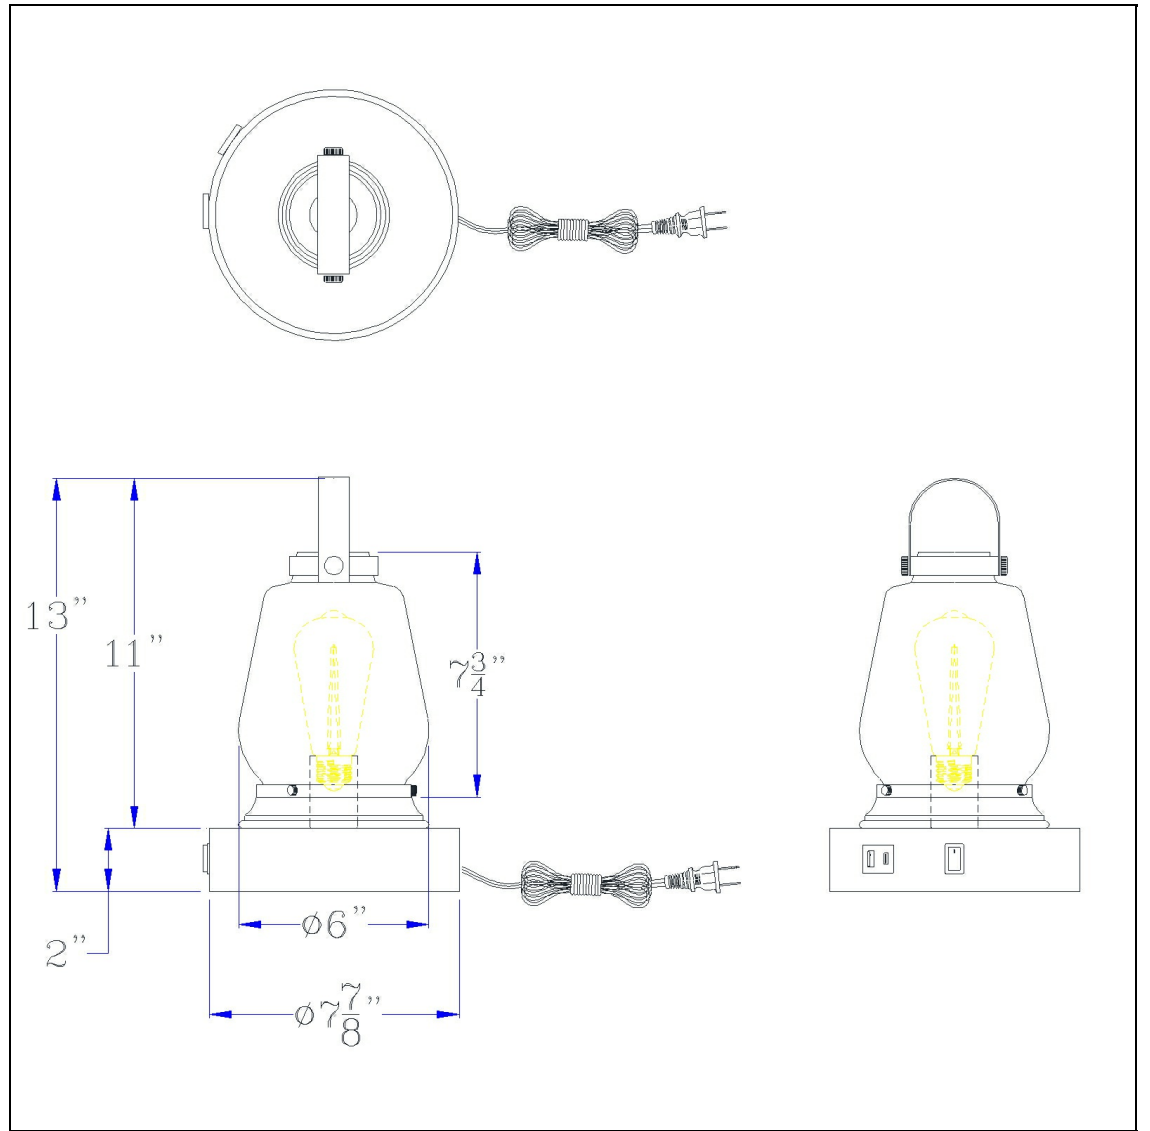

Product No. **BO-3218AC**

Description

60W Terni accent lamp with bubbled glass and rocker switch. Equipped with 1 USB, 1 USB-C charging ports
Durable Metal Construction
Circular Weighted Base
Ships in One Carton
Little to No Assembly Required
On/Off Rocker Switch on Base
72" Cord
cUL Listed
Clear Glass Shade
Update your decor with this hanging lantern style accent lamp. Set in a hand painted dark bronze finish, it features a round weighted base along with a lantern inspired design. This lamp is a great combination of both design and functionality.

Technical Specifications

UPC	020193067284
Wattage	60W
Lumen	X
Switch Type	ON/OFF
Bulb Base	E26
Number of Lights	1
Color	Dark Bronze

Shade Top1	6.00
Shade Side	8.25
Carton 1 Dimensions	10.50 x 10.30 x 16.50
Carton 2 Dimensions	0.00 x 0.00 x 16.50
Package Dimensions	L: 16.50 W: 10.30 H: 10.50