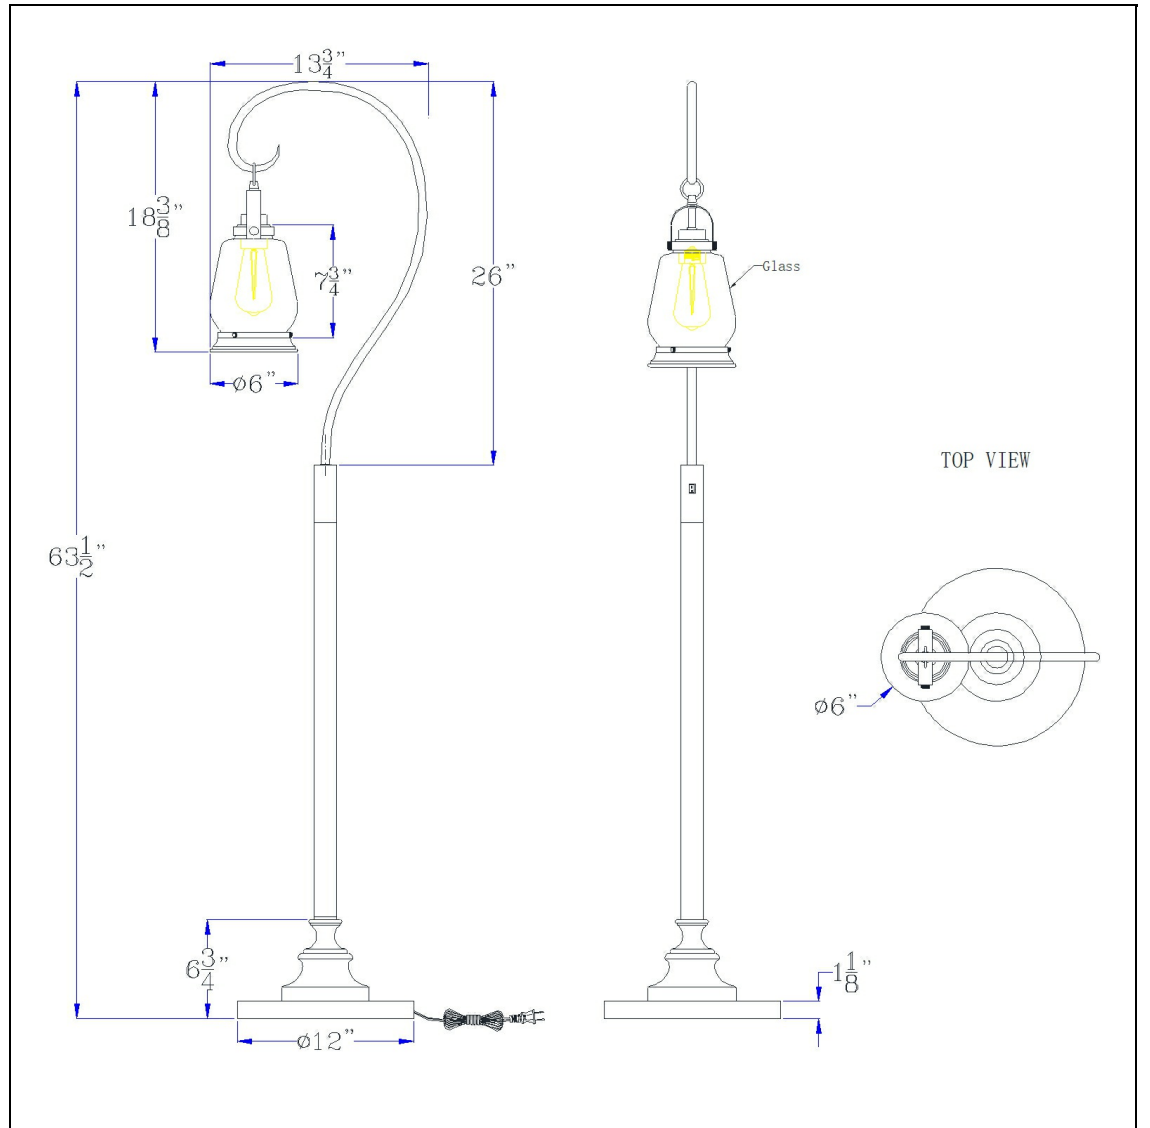

Product No. **BO-3218FL**

Description

60W Terni floor lamp with bubbled glass and rocker switch on pole
Durable Metal Construction
Lantern Style Hanging Floor Lamp
Ships in One Carton
Little to No Assembly Required
On/Off Rocker Switch on Pole
72" Cord
cUL Listed
Clear Glass Bubble Shade
Update your decor with this hanging light floor lamp. Set in a hand painted dark bronze finish, it features a round weighted base along with a lantern inspired downlight. This lamp is a great combination of both design and functionality.

Technical Specifications

UPC	020193067284	Shade Top1	6.00
Wattage	60W	Shade Side	8.25
Lumen	X	Carton 1 Dimensions	16.30 x 8.80 x 34.80
Switch Type	ON/OFF	Carton 2 Dimensions	0.00 x 0.00 x 34.80
Bulb Base	E26	Package Dimensions	L: 34.80 W: 8.80 H: 16.30
Number of Lights	1		
Color	Dark Bronze		