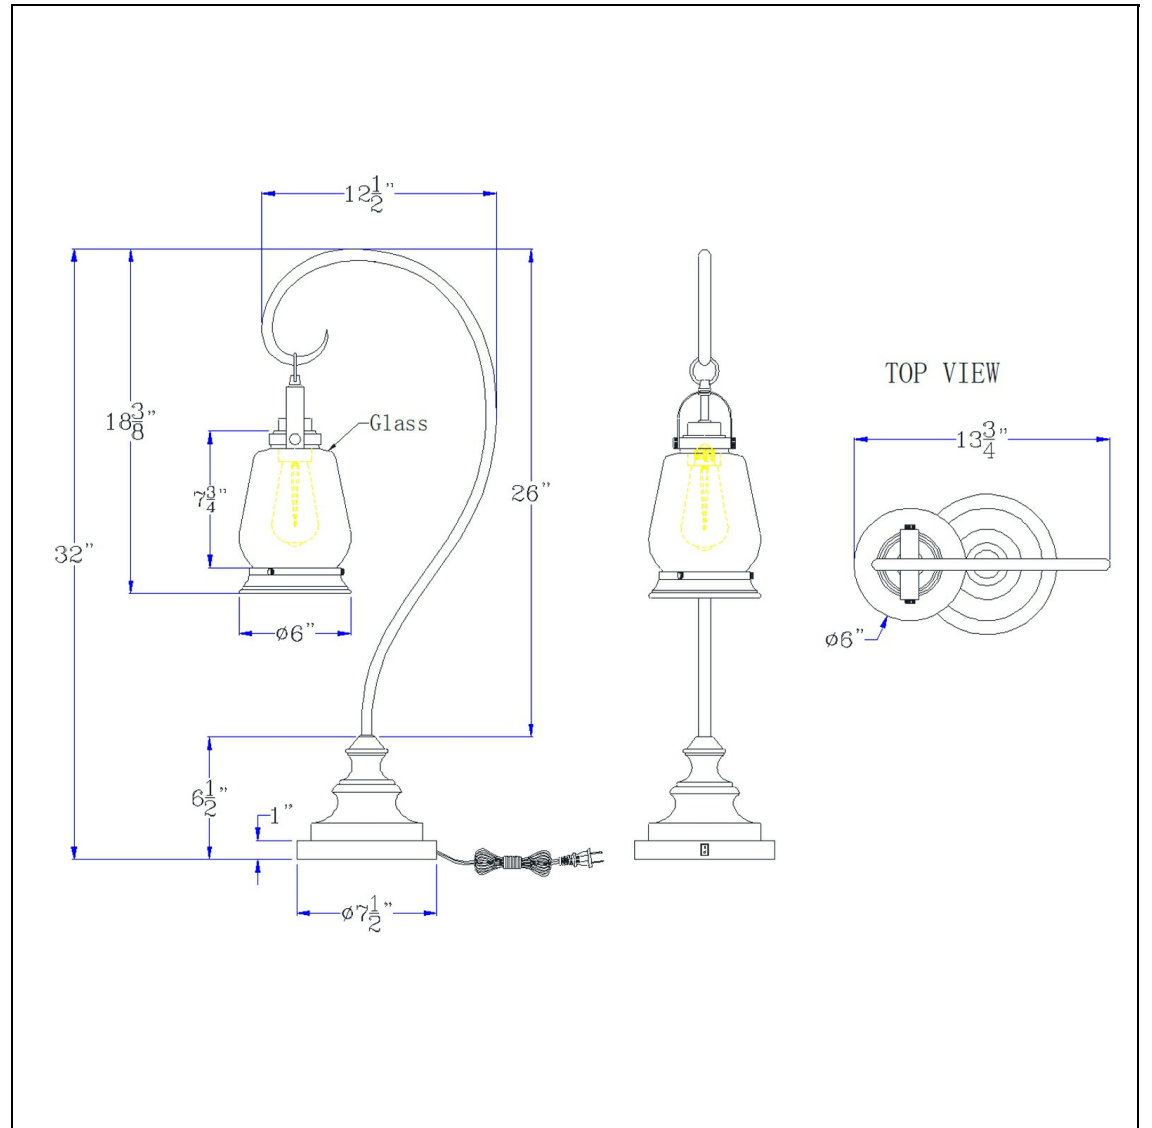

Product No. **BO-3218TB**

Description

60W Terni table lamp with bubbled glass and rocker switch on base
Durable Metal Construction
Lantern Style Hanging Table Lamp
Ships in One Carton
Little to No Assembly Required
On/Off Rocker Switch on Base
72" Cord
cUL Listed
Clear Glass Bubble Shade
Update your decor with this hanging light table lamp. Set in a hand painted dark bronze finish, it features a round weighted base along with a lantern inspired downlight. This lamp is a great combination of both design and functionality.

Technical Specifications

UPC	020193067284	Shade Top1	6.00
Wattage	60W	Shade Side	8.25
Lumen	X	Carton 1 Dimensions	10.00 x 15.50 x 35.00
Switch Type	ON/OFF	Carton 2 Dimensions	0.00 x 0.00 x 35.00
Bulb Base	E26	Package Dimensions	L: 35.00 W: 15.50 H: 10.00
Number of Lights	1		
Color	Dark Bronze		