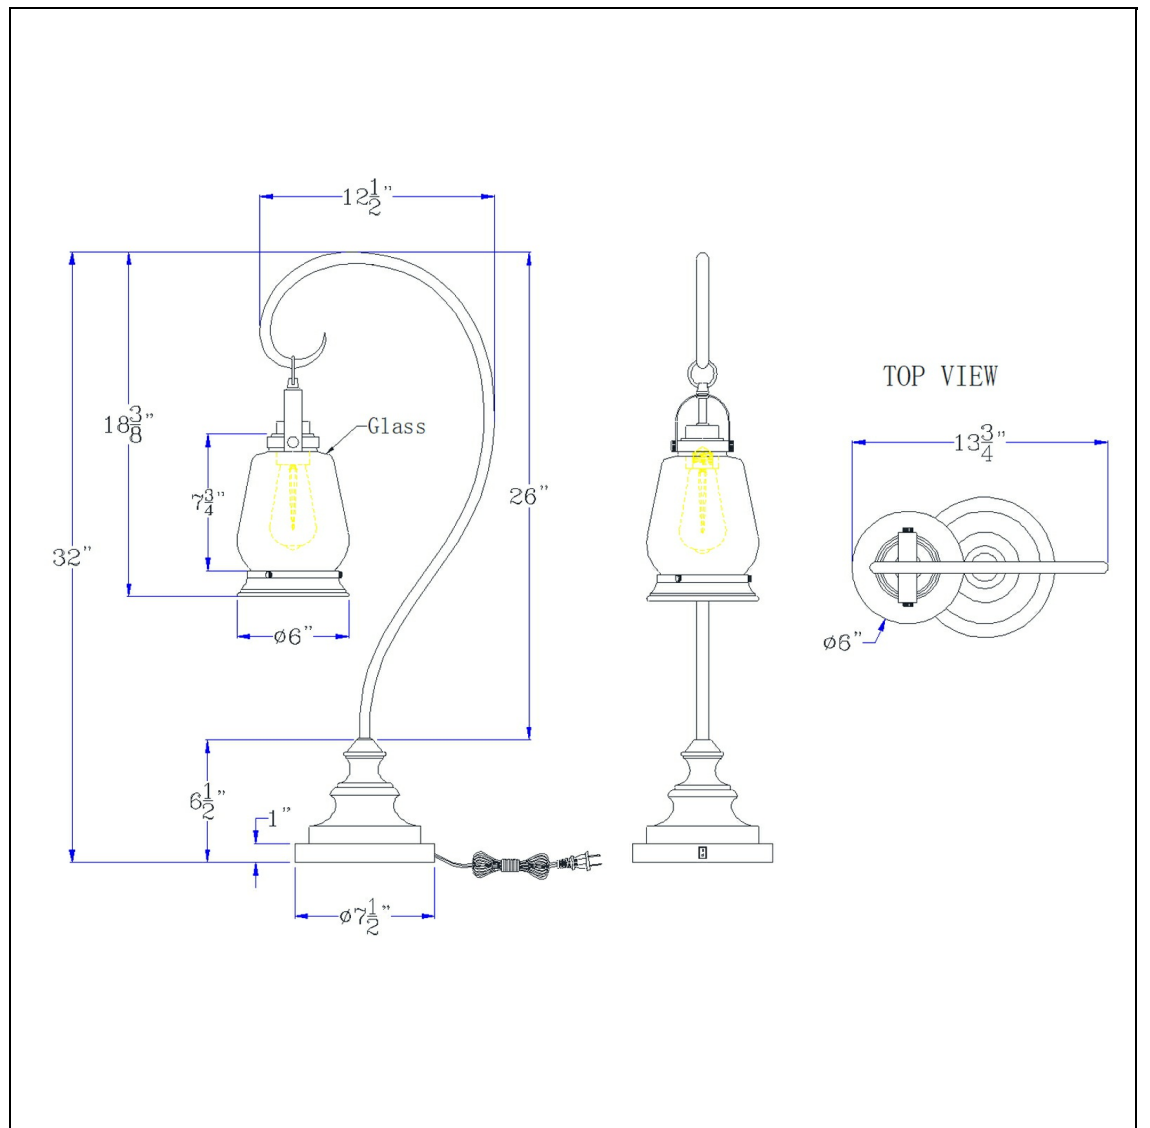

Product No. **BO-3218TB**

Description

60W Terni table lamp with bubbled glass and rocker switch on base
Durable Metal Construction
Lantern Style Hanging Table Lamp
Ships in One Carton
Little to No Assembly Required
On/Off Rocker Switch on Base
72" Cord
cUL Listed
Clear Glass Bubble Shade
Update your decor with this hanging light table lamp. Set in a hand painted dark bronze finish, it features a round weighted base along with a lantern inspired downlight. This lamp is a great combination of both design and functionality.

Technical Specifications

UPC	020193067284
Wattage	60W
Lumen	X
Switch Type	ON/OFF
Bulb Base	E26
Number of Lights	1
Color	Dark Bronze

Shade Top1	6.00
Shade Side	8.25
Carton 1 Dimensions	10.00 x 15.50 x 35.00
Carton 2 Dimensions	0.00 x 0.00 x 35.00
Package Dimensions	L: 35.00 W: 15.50 H: 10.00