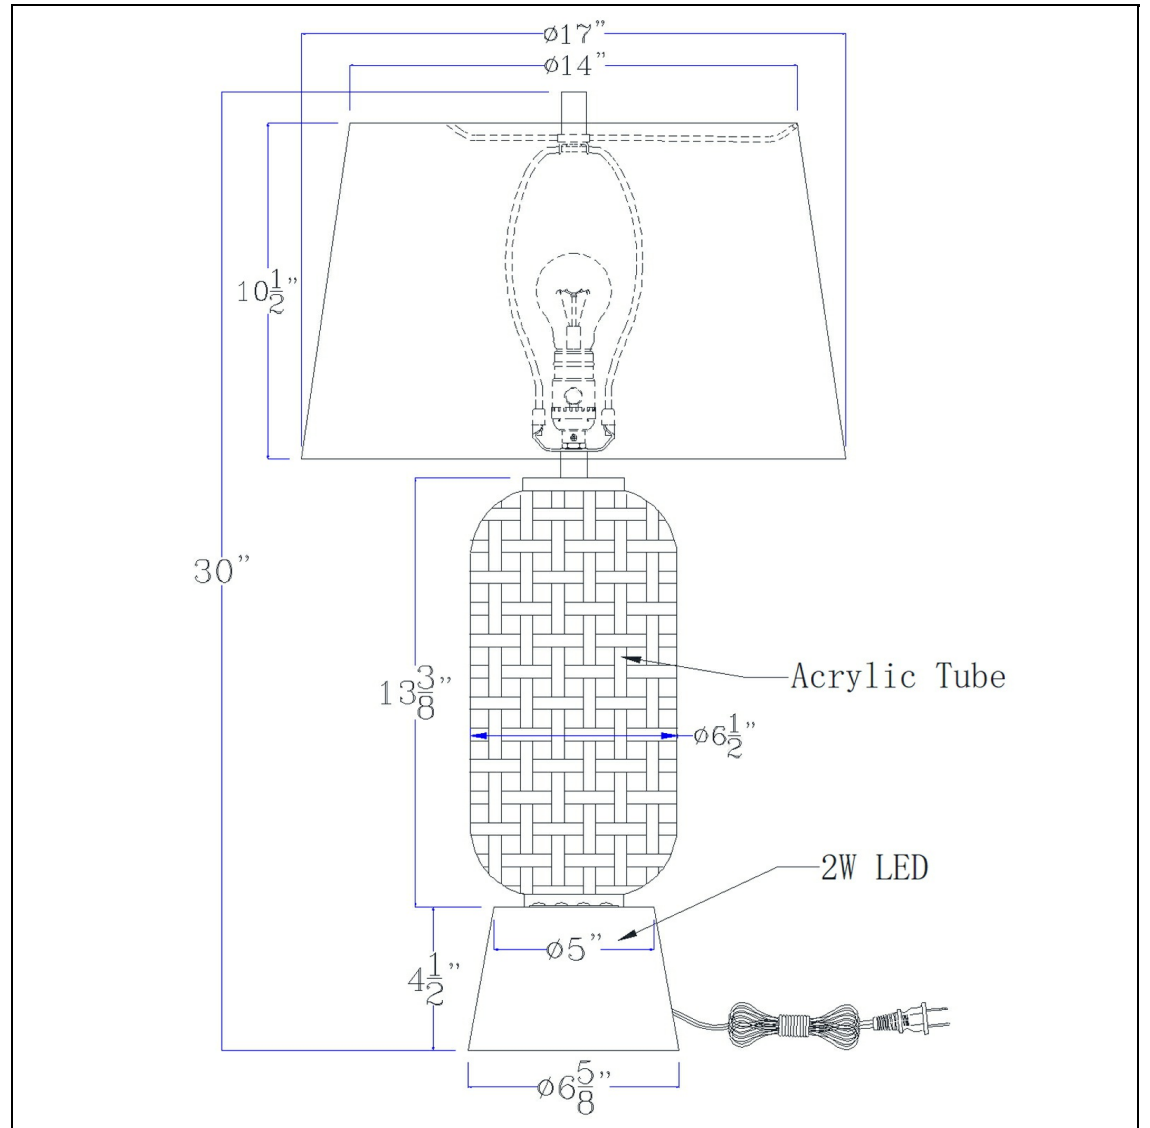

Product No. **BO-3219TB**

Description

100W Wicker table lamp with 2W LED night light and hardback fabric shade
Woven Wicker Design
2 Watt LED Night Light
Ships in One Carton
Little to No Assembly Required
Three Way Rotary Switch
72" Cord
cUL Listed
Round Hardback Shade Included
Add some boho vibes to your space with this brown wicker table lamp. It features a woven finish exterior with a functional Led Night Light. This lamp is a great combination of both design and functionality.

Technical Specifications

UPC	020193067284
Wattage	100W+2W
CRI	80
Lumen	190
Switch Type	3 WAY
Bulb Base	E26
Number of Lights	2
Color	Wicker/Black

Shade Top1	14.00
Shade Bottom1	17.00
Shade Side	10.50
Carton 1 Dimensions	22.50 x 18.30 x 18.30
Carton 2 Dimensions	0.00 x 0.00 x 18.30
Package Dimensions	L: 18.30 W: 18.30 H: 22.50