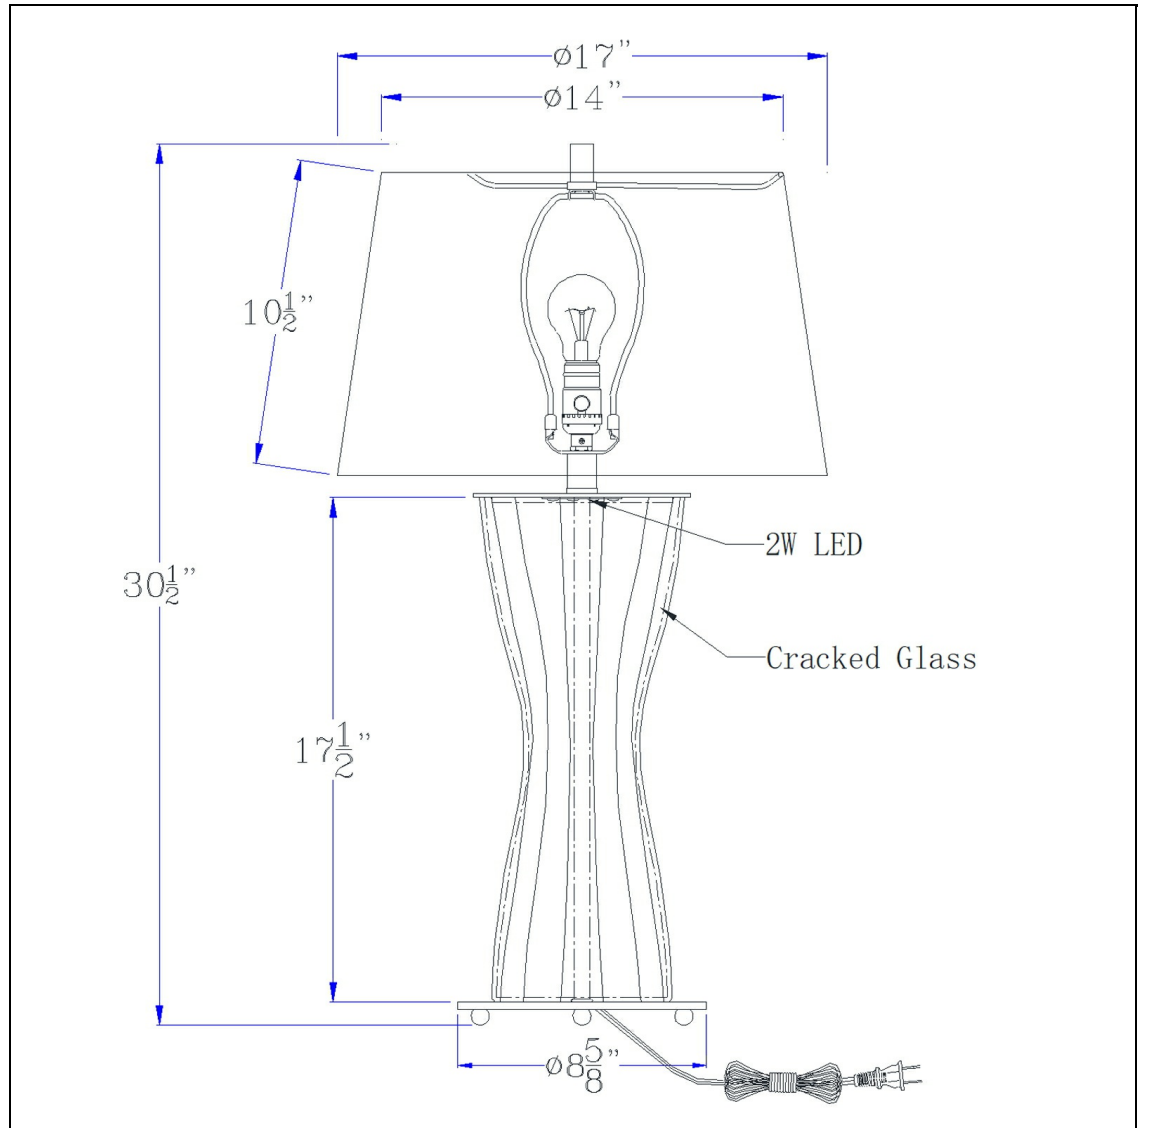

Product No. **BO-3220TB**

Description

100W Andria crackle glass table lamp with 2W LED night light and hardback fabric shade
Durable Glass Construction
2 Watt LED Night Light
Ships in One Carton
Little to No Assembly Required
Three Way Rotary Switch
72" Cord
cUL Listed
Round Hardback Shade Included
Update your decor with this stylish crackle glass table lamp. This elegant table lamp features a cinched hourglass design with a woven rope interior. This lamp ships complete with matching shade and finial.

Technical Specifications

UPC	020193067284
Wattage	100W+2W
CRI	80
Lumen	190
Switch Type	3 WAY
Bulb Base	E26
Number of Lights	2
Color	Crackle glass

Shade Top1	14.00
Shade Bottom1	17.00
Shade Side	10.50
Carton 1 Dimensions	21.50 x 18.30 x 21.00
Carton 2 Dimensions	0.00 x 0.00 x 21.00
Package Dimensions	L: 21.00 W: 18.30 H: 21.50