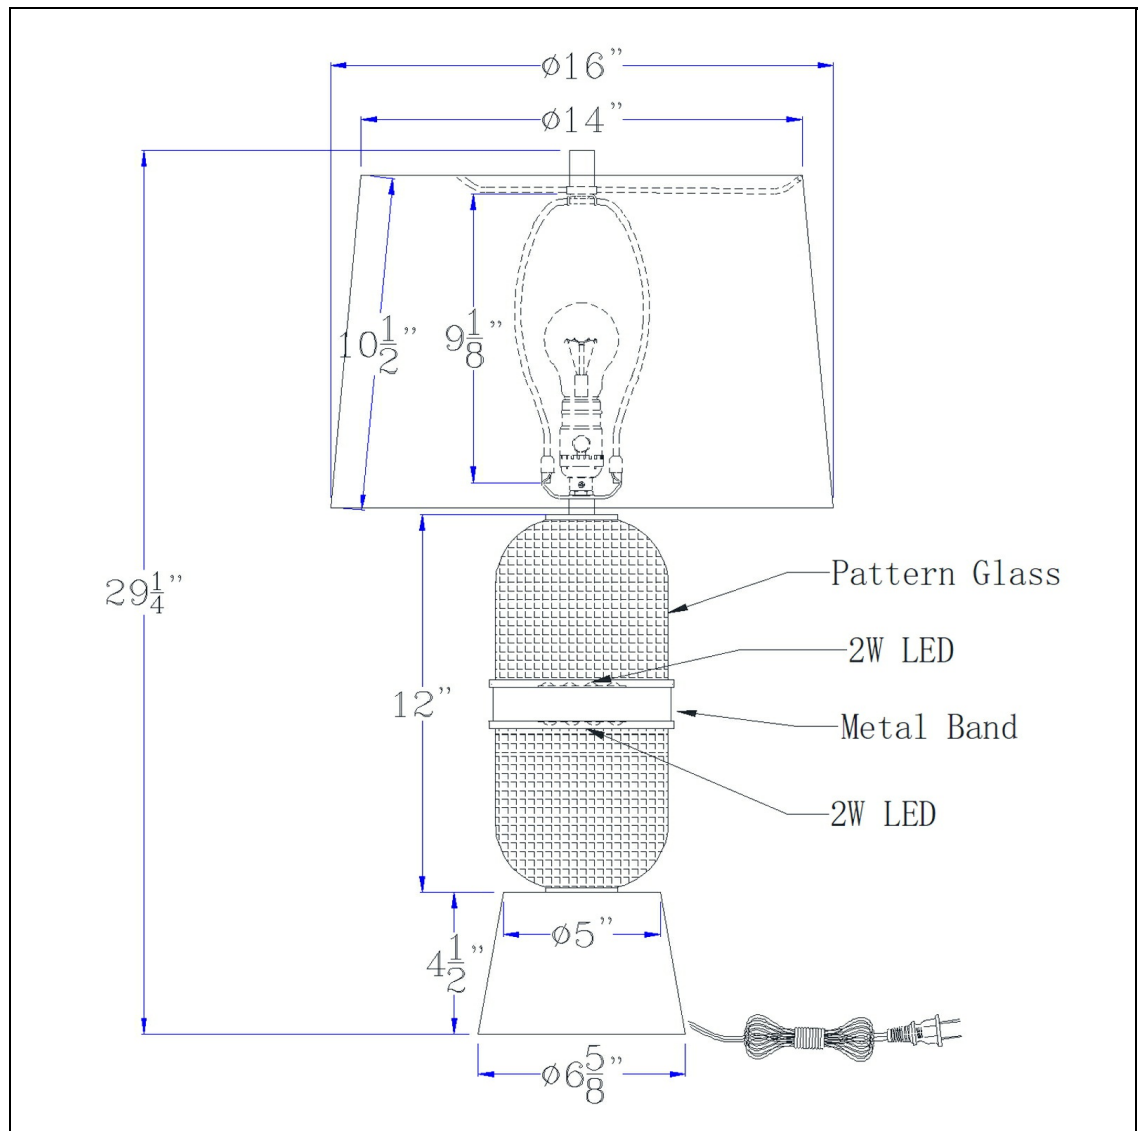

Product No. **BO-3221TB**

Description

100W Sesto glass table lamp with 4W LED (top and bottom) night light and hardback fabric shade
Durable Glass Construction
4 Watt LED Night Light
Ships in One Carton
Little to No Assembly Required
Three Way Rotary Switch
72" Cord
cUL Listed
Round Hardback Shade Included
Update your decor with this patterned glass table lamp. This elegant table lamp features a clear glass oval design with a functional integrated LED Night Light. This lamp is a great combination of both design and functionality.

Technical Specifications

| | | | |
|-------------------------|---------------------|----------------------------|----------------------------|
| UPC | 020193067284 | Shade Top1 | 14.00 |
| Wattage | 100W+4W | Shade Bottom1 | 16.00 |
| CRI | 80 | Shade Side | 10.50 |
| Lumen | 380 | Carton 1 Dimensions | 19.50 x 17.00 x 17.00 |
| Switch Type | 3 WAY | Carton 2 Dimensions | 0.00 x 0.00 x 17.00 |
| Bulb Base | E26 | Package Dimensions | L: 17.00 W: 17.00 H: 19.50 |
| Number of Lights | 2 | | |
| Color | Frosted glass/Black | | |