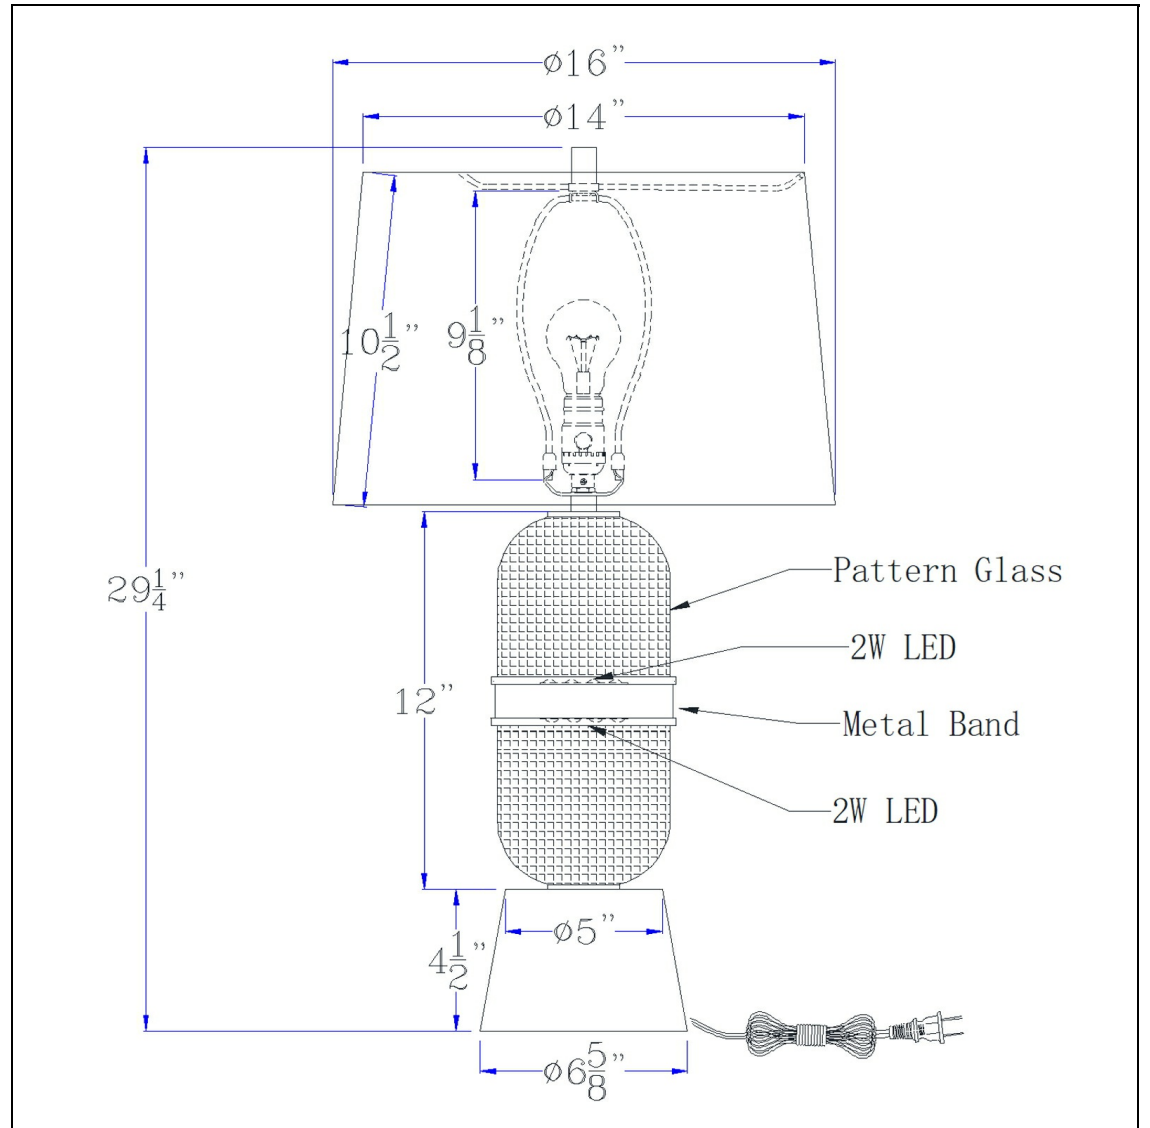

Product No. **BO-3221TB**

Description

100W Sesto glass table lamp with 4W LED (top and bottom) night light and hardback fabric shade
Durable Glass Construction
4 Watt LED Night Light
Ships in One Carton
Little to No Assembly Required
Three Way Rotary Switch
72" Cord
cUL Listed
Round Hardback Shade Included
Update your decor with this patterned glass table lamp. This elegant table lamp features a clear glass oval design with a functional integrated LED Night Light. This lamp is a great combination of both design and functionality.

Technical Specifications

UPC	020193067284	Shade Top1	14.00
Wattage	100W+4W	Shade Bottom1	16.00
CRI	80	Shade Side	10.50
Lumen	380	Carton 1 Dimensions	20.00 x 17.00 x 17.00
Switch Type	3 WAY	Carton 2 Dimensions	0.00 x 0.00 x 17.00
Bulb Base	E26	Package Dimensions	L: 17.00 W: 17.00 H: 20.00
Number of Lights	2		
Color	Frosted glass/Black		