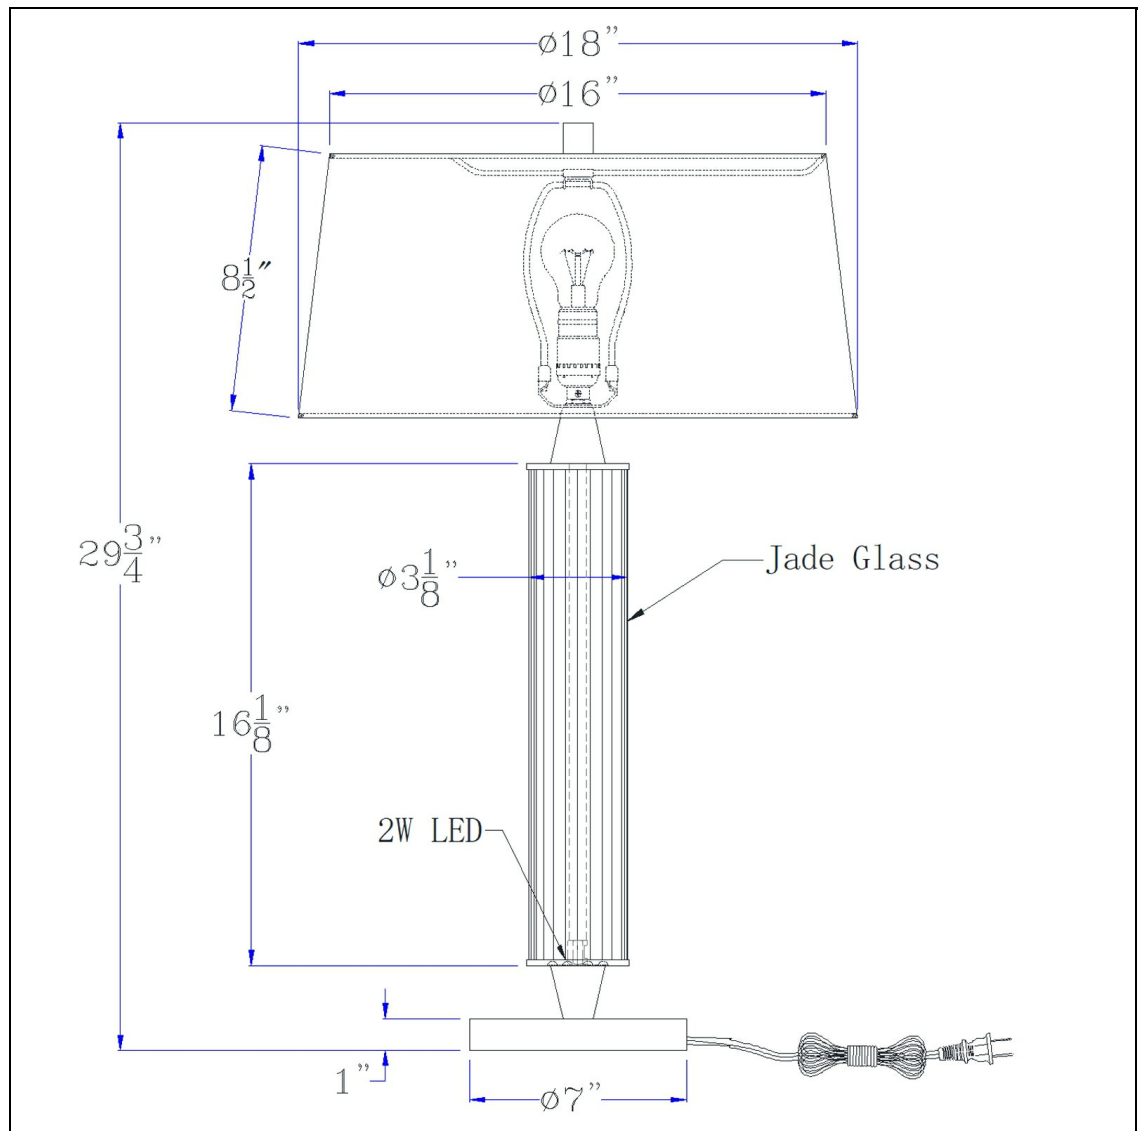

Product No. **BO-3222TB**

Description

100W Pavia glass table lamp with 2W LED night light and hardback fabric shade
Durable Glass Construction
2 Watt LED Night Light
Ships in One Carton
Little to No Assembly Required
Three Way Rotary Switch
72" Cord
cUL Listed
Round Hardback Shade Included
Update your decor with this fluted glass table lamp. This elegant table lamp features a glass pillar design with a functional integrated LED Night Light. This lamp is a great combination of both design and functionality.

Technical Specifications

UPC	020193067284
Wattage	100W+2W
CRI	80
Lumen	190
Switch Type	3 WAY
Bulb Base	E26
Number of Lights	2
Color	Fluted frosted glass/Steel

Shade Top1	16.00
Shade Bottom1	18.00
Shade Side	10.50
Carton 1 Dimensions	15.30 x 19.00 x 19.00
Carton 2 Dimensions	0.00 x 0.00 x 19.00
Package Dimensions	L: 19.00 W: 19.00 H: 15.30