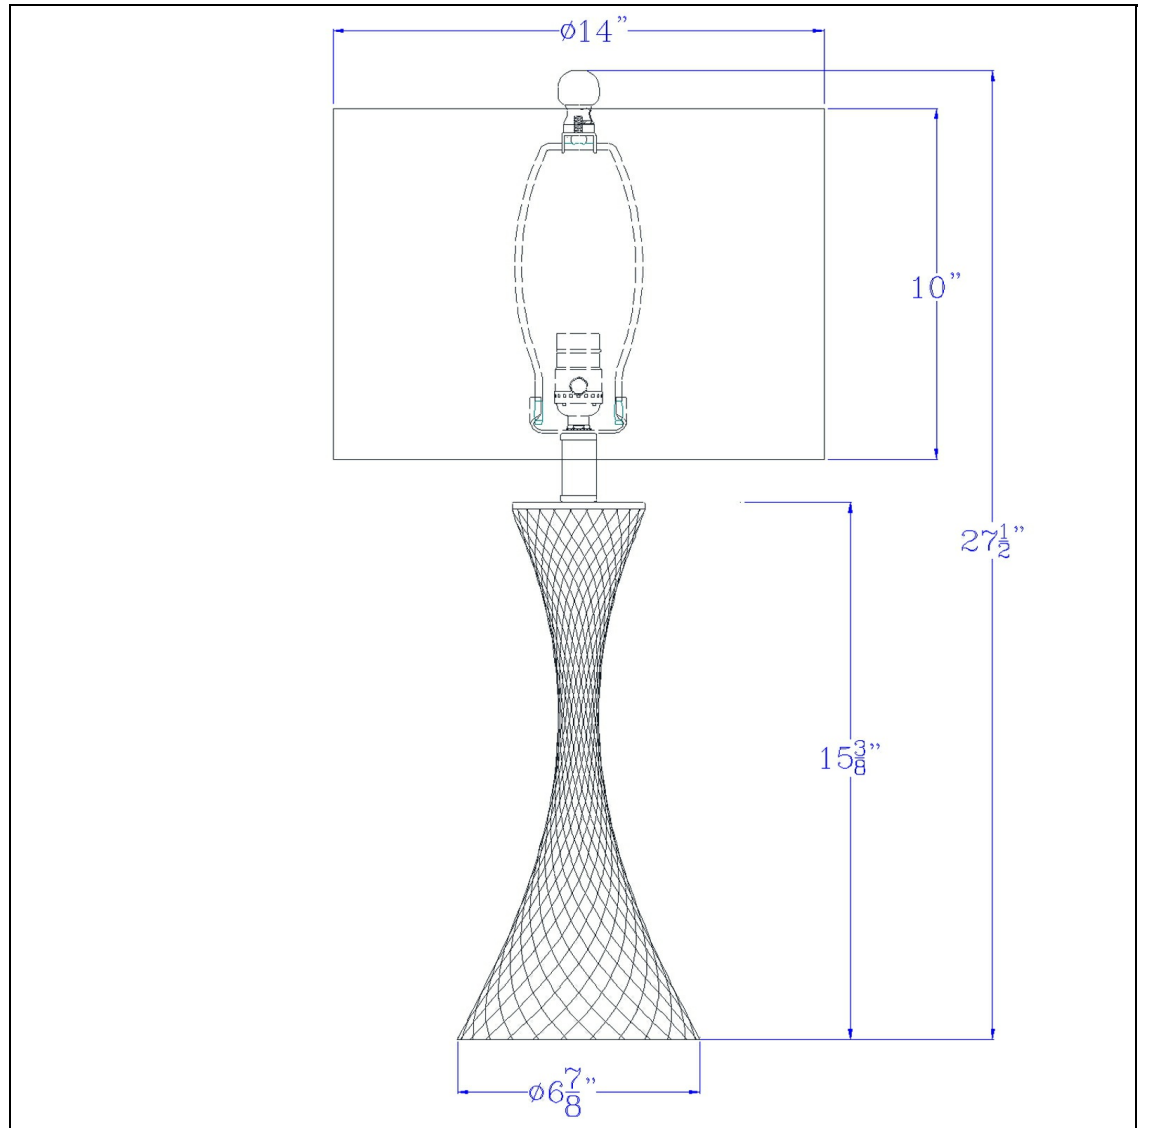

Product No. **BO-3225TB**

Description

150W 3 way Imola metal table lamp with hardback fabric shade
Durable Metal Construction
Hourglass Shape Table Lamp with Pattern
Ships in One Carton
Little to No Assembly Required
Three Way Rotary Switch
72" Cord
cUL Listed
Hardback Drum Fabric Shade
?Light up a sitting or bedside area with this stylish antique brass table lamp. It features a diamond textured finish with a cinched middle body. This lamp ships complete with a white drum shade and matching finial.

Technical Specifications

UPC	020193067284
Wattage	150W
Lumen	X
Switch Type	3 WAY
Bulb Base	E26
Number of Lights	1
Color	Antique Brass

Shade Top1	14.00
Shade Bottom1	14.00
Shade Side	10.00
Carton 1 Dimensions	18.00 x 15.50 x 15.50
Carton 2 Dimensions	0.00 x 0.00 x 15.50
Package Dimensions	L: 15.50 W: 15.50 H: 18.00