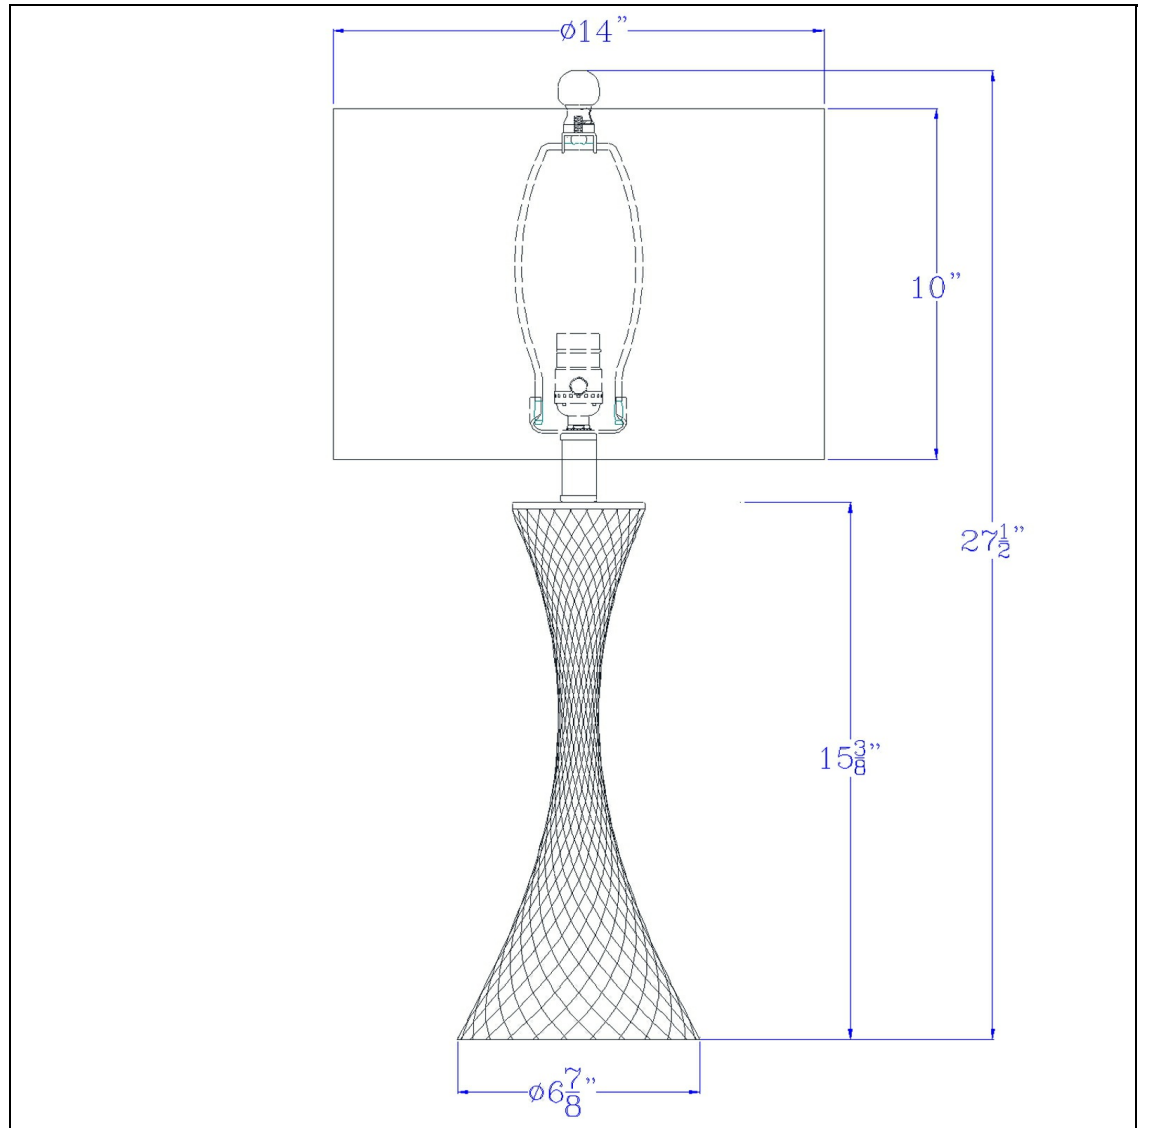

Product No. **BO-3225TB**

Description

150W 3 way Imola metal table lamp with hardback fabric shade
Durable Metal Construction
Hourglass Shape Table Lamp with Pattern
Ships in One Carton
Little to No Assembly Required
Three Way Rotary Switch
72" Cord
cUL Listed
Hardback Drum Fabric Shade
?Light up a sitting or bedside area with this stylish antique brass table lamp. It features a diamond textured finish with a cinched middle body. This lamp ships complete with a white drum shade and matching finial.

Technical Specifications

UPC	020193067284	Shade Top1	14.00
Wattage	150W	Shade Bottom1	14.00
Lumen	X	Shade Side	10.00
Switch Type	3 WAY	Carton 1 Dimensions	18.50 x 15.80 x 15.80
Bulb Base	E26	Carton 2 Dimensions	0.00 x 0.00 x 15.80
Number of Lights	1	Package Dimensions	L: 15.80 W: 15.80 H: 18.50
Color	Antique Brass		