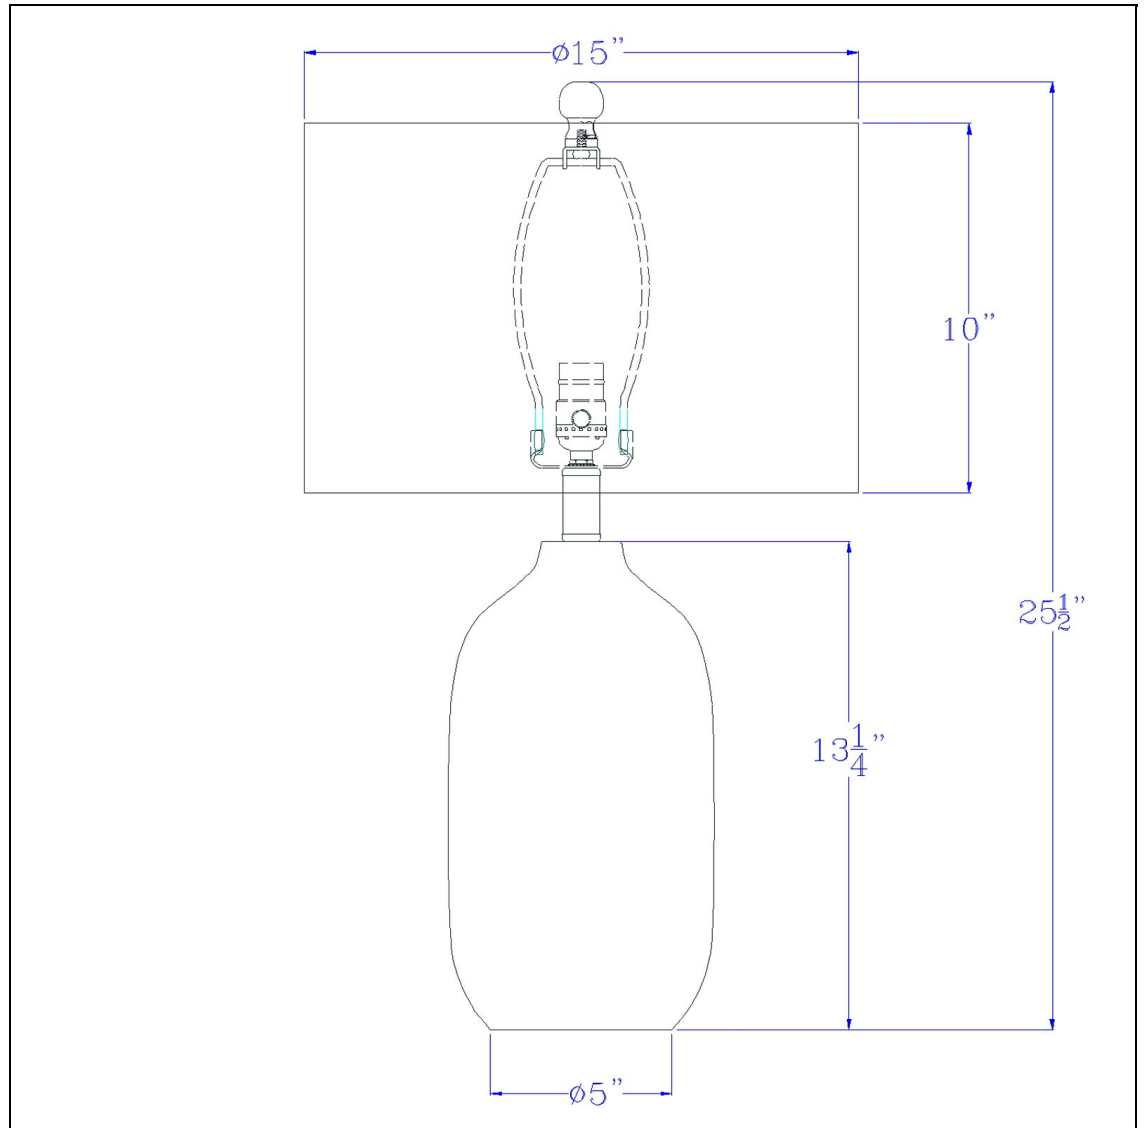

Product No. **BO-3226TB**

Description

150W 3 way Trani ceramic table lamp with hardback fabric shade
Durable Ceramic Construction
Matte Black Painted Finish
Ships in One Carton
Little to No Assembly Required
Three Way Rotary Switch
72" Cord
cUL Listed
Hardback Drum Fabric Shade
Light up your decor with this ceramic vase style table lamp. It features a velvety matte black painted finish with antique brass touches. The lamps ship complete with a white linen shade and matching finial.

Technical Specifications

UPC	020193067284	Shade Top1	15.00
Wattage	150W	Shade Bottom1	15.00
Lumen	X	Shade Side	10.00
Switch Type	3 WAY	Carton 1 Dimensions	16.50 x 16.50 x 16.50
Bulb Base	E26	Carton 2 Dimensions	0.00 x 0.00 x 16.50
Number of Lights	1	Package Dimensions	L: 16.50 W: 16.50 H: 16.50
Color	Matte Black		