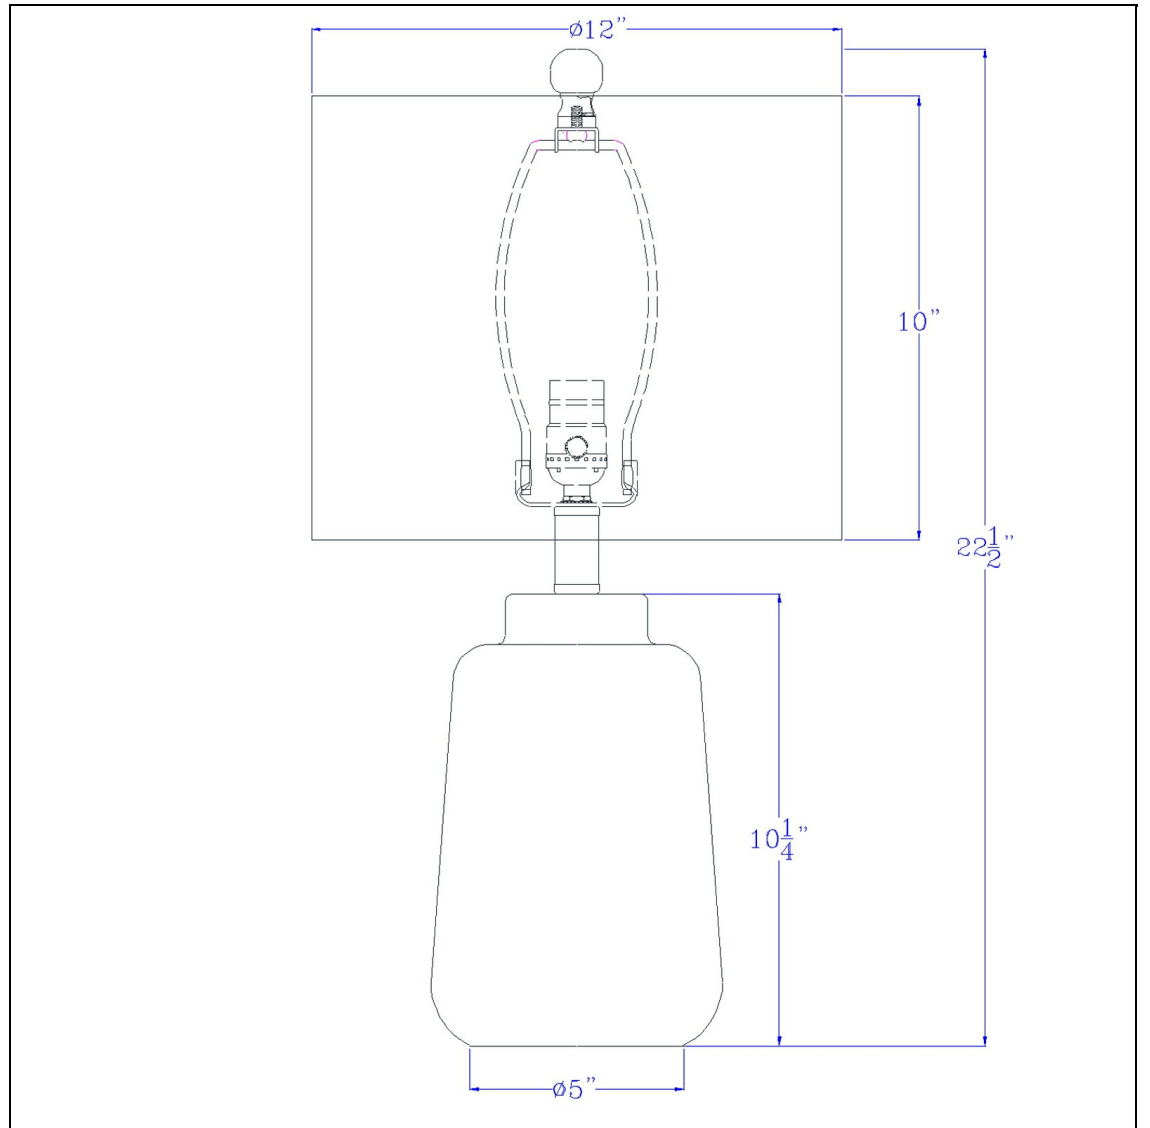

Product No. **BO-3227TB**

Description

150W 3 way Modica ceramic table lamp with hardback fabric shade
Durable Ceramic Construction
Sandy Gray Finish
Ships in One Carton
Little to No Assembly Required
Three Way Rotary Switch
72" Cord
cUL Listed
Hardback Drum Fabric Shade
Light up your decor with this ceramic vase style table lamp. It features a semi gloss sandy gray finish with antique brass hardware touches. The lamps ship complete with a white linen shade and matching finial.

Technical Specifications

| | | | |
|-------------------------|--------------------|----------------------------|----------------------------|
| UPC | 020193067284 | Shade Top1 | 13.00 |
| Wattage | 150W | Shade Bottom1 | 13.00 |
| Lumen | X | Shade Side | 10.00 |
| Switch Type | 3 WAY | Carton 1 Dimensions | 16.50 x 14.80 x 14.80 |
| Bulb Base | E26 | Carton 2 Dimensions | 0.00 x 0.00 x 14.80 |
| Number of Lights | 1 | Package Dimensions | L: 14.80 W: 14.80 H: 16.50 |
| Color | Sand/Antique Brass | | |