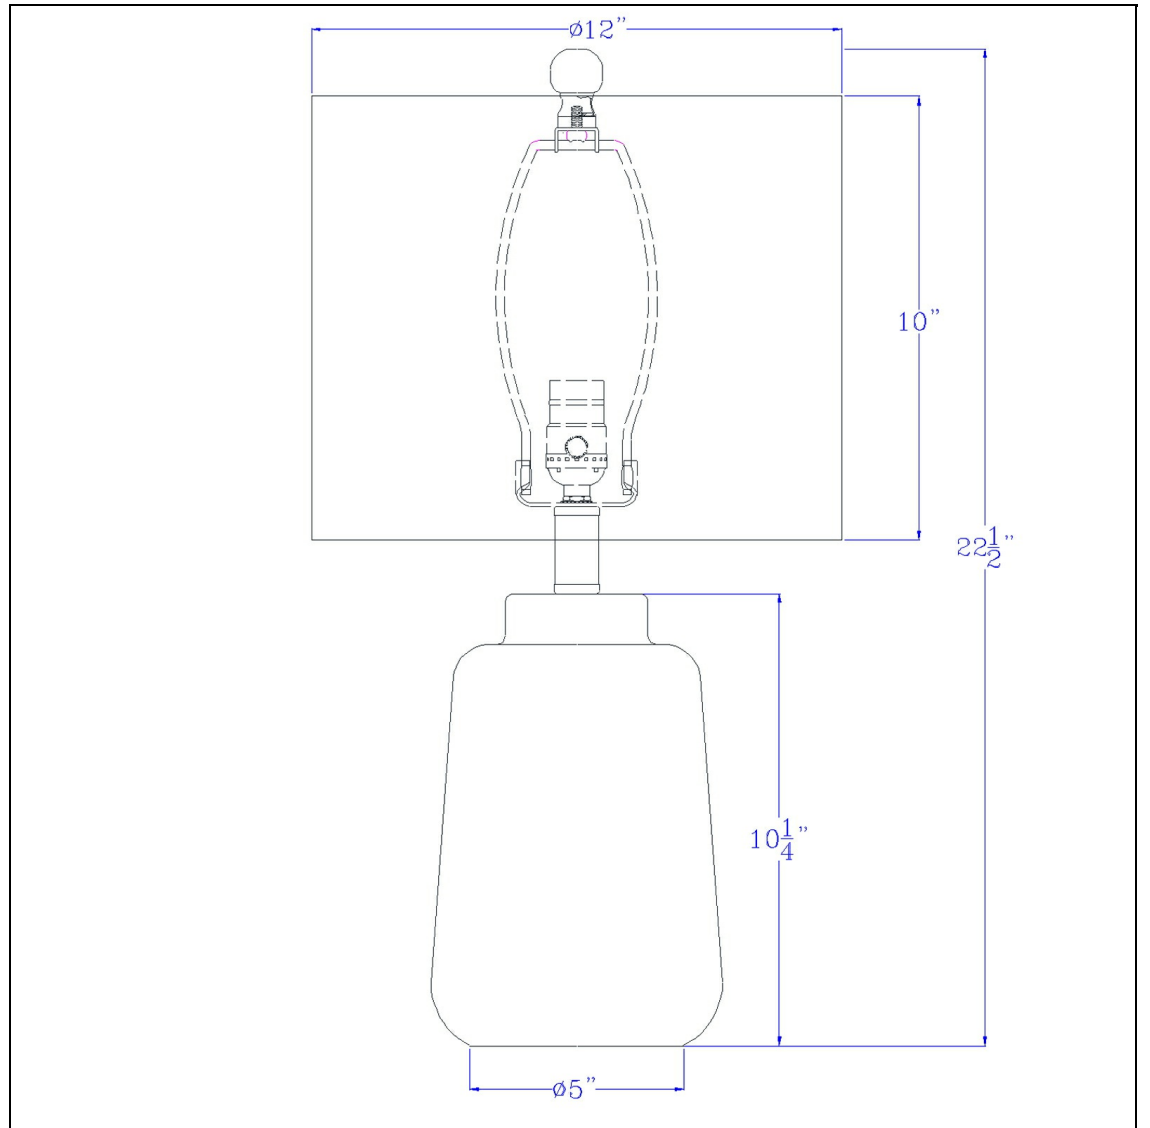

Product No. **BO-3227TB**

Description

150W 3 way Modica ceramic table lamp with hardback fabric shade
Durable Ceramic Construction
Sandy Gray Finish
Ships in One Carton
Little to No Assembly Required
Three Way Rotary Switch
72" Cord
cUL Listed
Hardback Drum Fabric Shade
Light up your decor with this ceramic vase style table lamp. It features a semi gloss sandy gray finish with antique brass hardware touches. The lamps ship complete with a white linen shade and matching finial.

Technical Specifications

UPC	020193067284	Shade Top1	13.00
Wattage	150W	Shade Bottom1	13.00
Lumen	X	Shade Side	10.00
Switch Type	3 WAY	Carton 1 Dimensions	16.50 x 14.80 x 14.80
Bulb Base	E26	Carton 2 Dimensions	0.00 x 0.00 x 14.80
Number of Lights	1	Package Dimensions	L: 14.80 W: 14.80 H: 16.50
Color	Sand/Antique Brass		