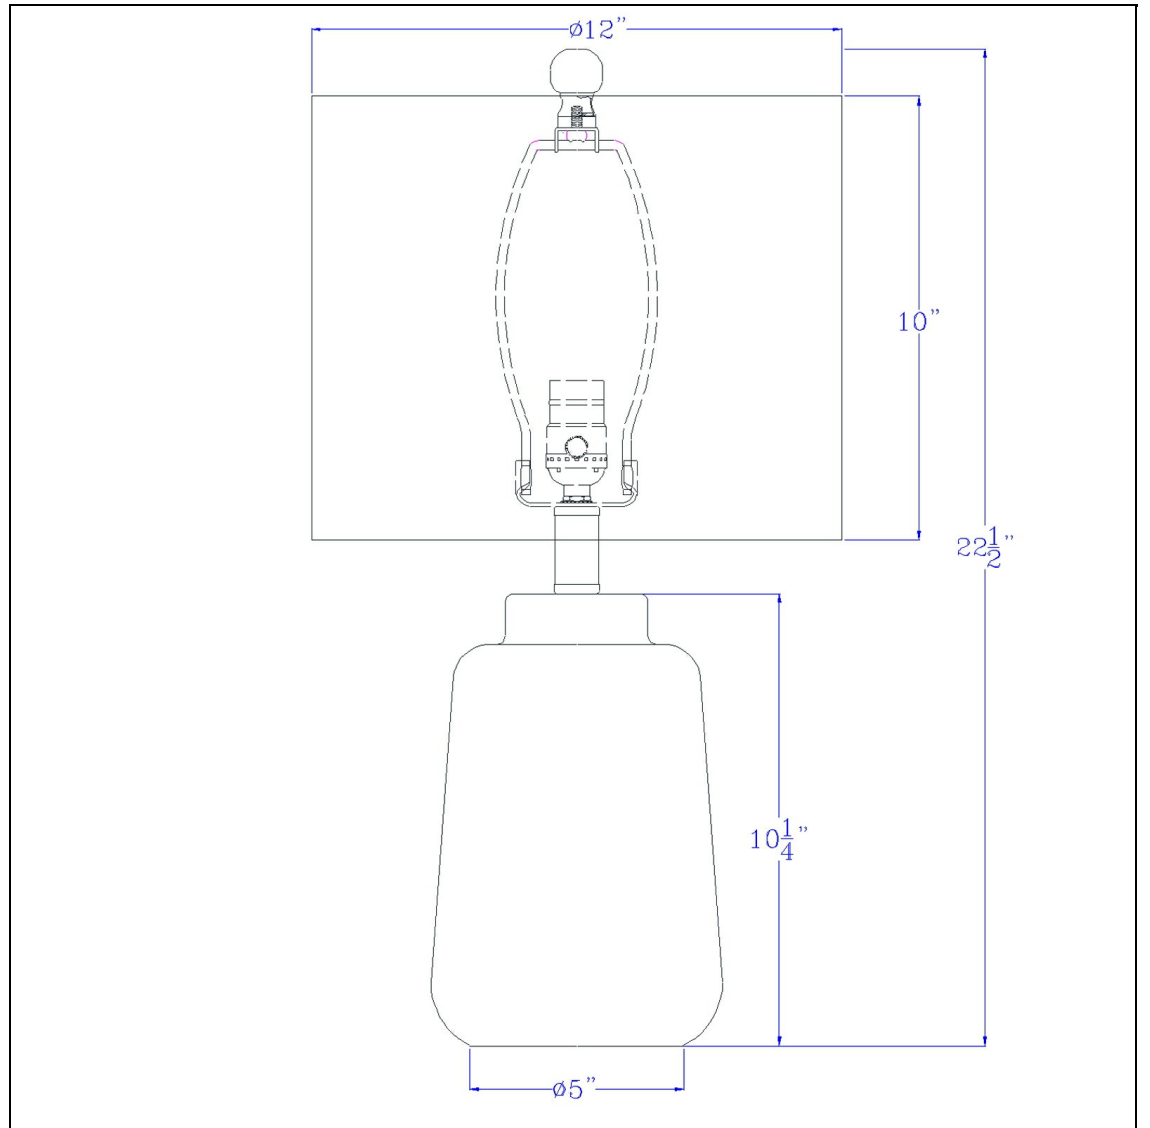

Product No. **BO-3228TB**

Description

100W Crotone ceramic table lamp with hardback fabric shade
Durable Ceramic Construction
Dipped Emerald Finish
Ships in One Carton
Little to No Assembly Required
On/Off Rotary Switch on Socket
72" Cord
cUL Listed
Drum Hardback Fabric Shade
Light up your decor with this ceramic vase style table lamp. It features a dipped emerald finish with antique brass hardware touches. The lamps ship complete with a white linen shade and matching finial.

Technical Specifications

UPC	020193067284
Wattage	100W
Lumen	X
Switch Type	ON/OFF
Bulb Base	E26
Number of Lights	1
Color	Garden Green

Shade Top1	12.00
Shade Bottom1	12.00
Shade Side	10.00
Carton 1 Dimensions	14.00 x 13.50 x 13.50
Carton 2 Dimensions	0.00 x 0.00 x 13.50
Package Dimensions	L: 13.50 W: 13.50 H: 14.00