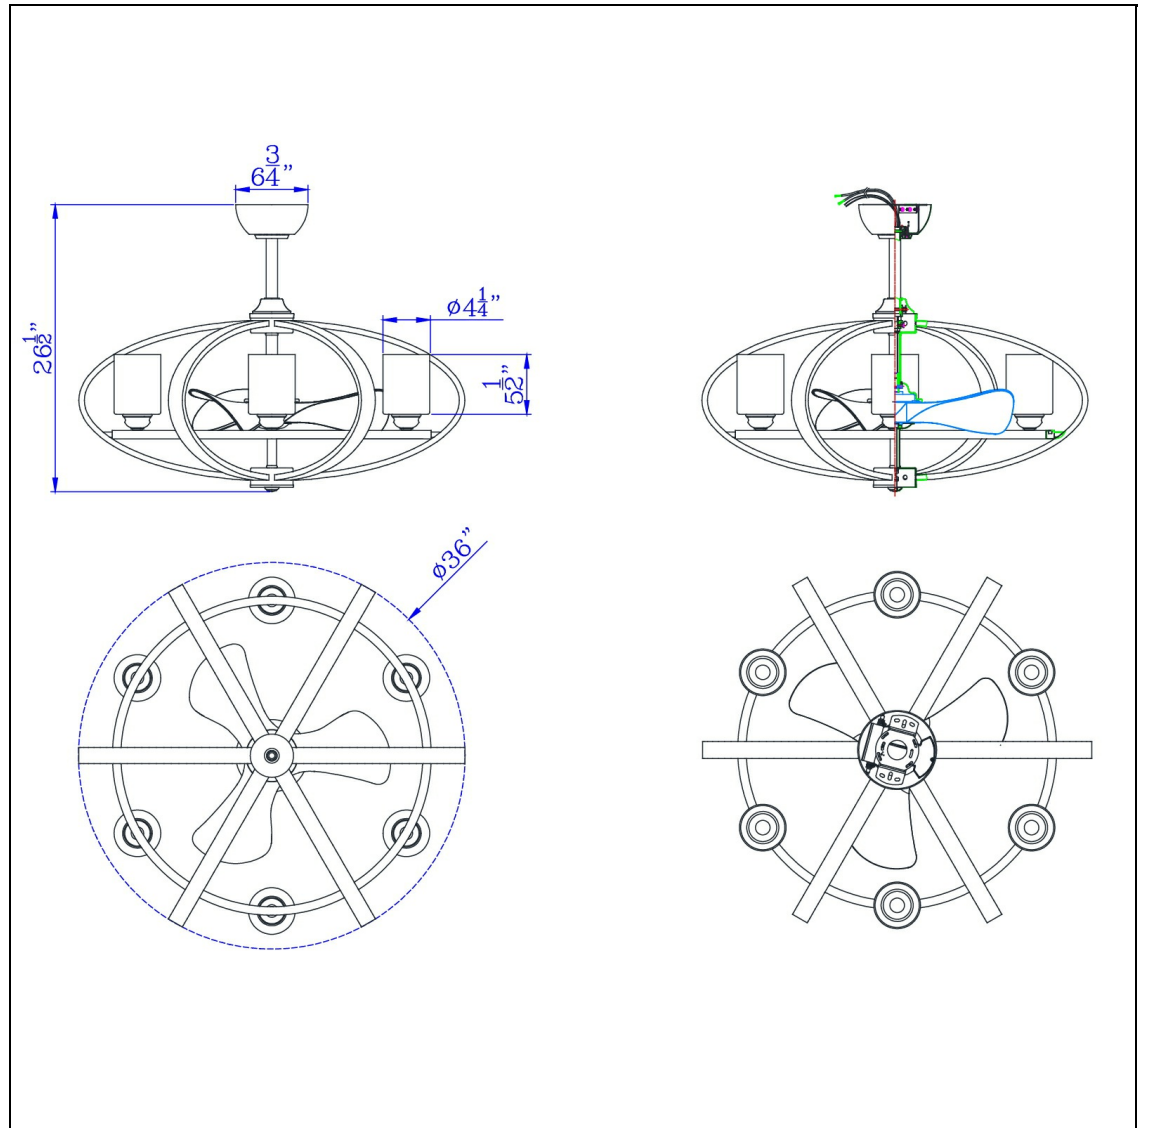

Product No. **CF-1006**

Description

Remote controlled dimmable 8W LED E12 x 6. 6 speed Summerville Ultra Quiet Fan light with updraft and downdraft. Five year warranty on the motor, ABS blades. Extension downrods can be purchased separat

Durable Metal Construction with Glass Shades and ABS Blades

Uses 6 LED 8 Watt Bulbs with E12 Base

Air Speed Flow: (Low-550 Cft. Per Min), (High-2250 Cft. Per Min)

Hardwired Installation Required

Remote Control Included

30 Degree Blade Pitch, 22" Blade Span, 11" Blade Length and 7.5" Blade Width

ETL Listed

Medium Room Compatible (8x10 Feet), Air Flow Efficiency: 120 Cubic Ft/Min/Watt.

Add a stylish rustic piece to your ceiling with this drum style ceiling fan with glass shades. It features an ultra quiet 6 speed motor and remote controlled led lights. ABS fan blades provide updraft and downdraft fan direction.

Technical Specifications

<b>UPC</b>	020193067284
<b>Wattage</b>	LED 8W X 6
<b>Lumen</b>	X
<b>Switch Type</b>	DIMMER
<b>Bulb Base</b>	E12
<b>Number of Lights</b>	6
<b>Color</b>	Rustic

<b>Shade Top1</b>	4.25
<b>Shade Bottom1</b>	4.25
<b>Shade Side</b>	5.50
<b>Carton 1 Dimensions</b>	20.00 x 35.00 x 39.00
<b>Carton 2 Dimensions</b>	0.00 x 0.00 x 39.00
<b>Package Dimensions</b>	L: 39.00 W: 35.00 H: 20.00