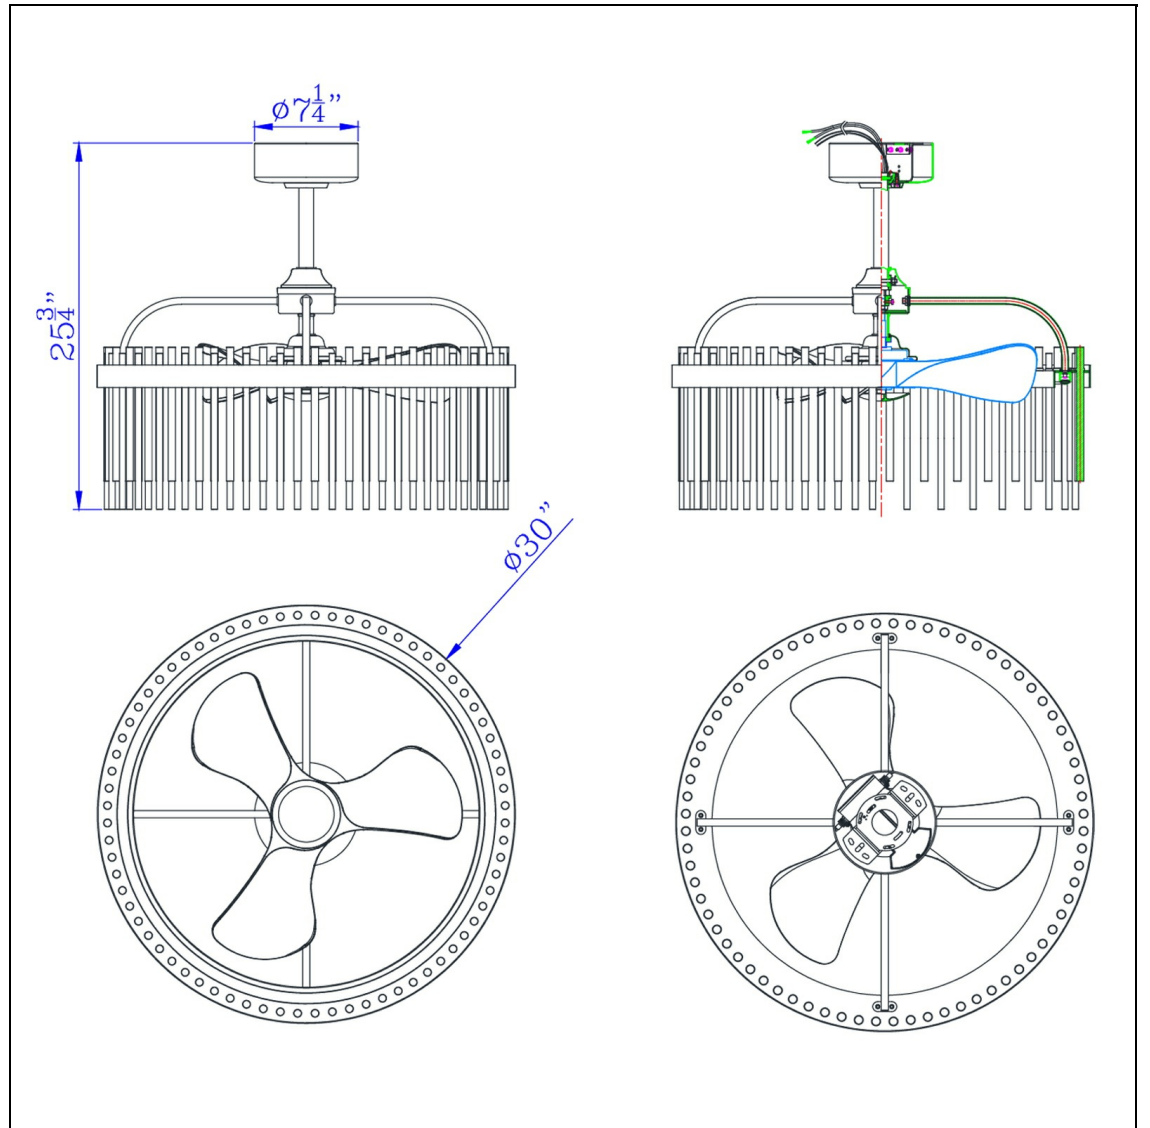

Product No. **CF-1007**

Description

Remote controlled dimmable 36W
Integrated LED 6 speed Anzio Ultra Quiet
Fan light with updraft and downdraft. Five
year warranty on the motor, ABS blades.
Extension downrods can be purchased
separat
Durable Metal Construction with ABS Blades
36 Watt Integrated Led Light Ring
Ships in One Carton
Hardwired Installation Required
Remote Control Included
30 Degree Blade Pitch, 22" Blade Span, 11"
Blade Length and 7.5" Blade Width
ETL Listed
Medium Room Compatible (8x10 Feet), Air
Flow Efficiency: 120 Cubic Ft/Min/Watt.
Add modern statement piece to your ceiling
with this drum style ceiling fan with icicle
accents. It features an ultra quiet 6 speed
motor and remote controlled led lights. ABS
fan blades provide updraft and downdraft
fan direction.

Technical Specifications

UPC	020193067284
Wattage	36W
CRI	85
Lumen	1100
Switch Type	DIMMER
Bulb Base	LED
Number of Lights	X
Color	Chrome

Carton 1 Dimensions	13.50 x 32.80 x 32.80
Carton 2 Dimensions	0.00 x 0.00 x 32.80
Package Dimensions	L: 32.80 W: 32.80 H: 13.50