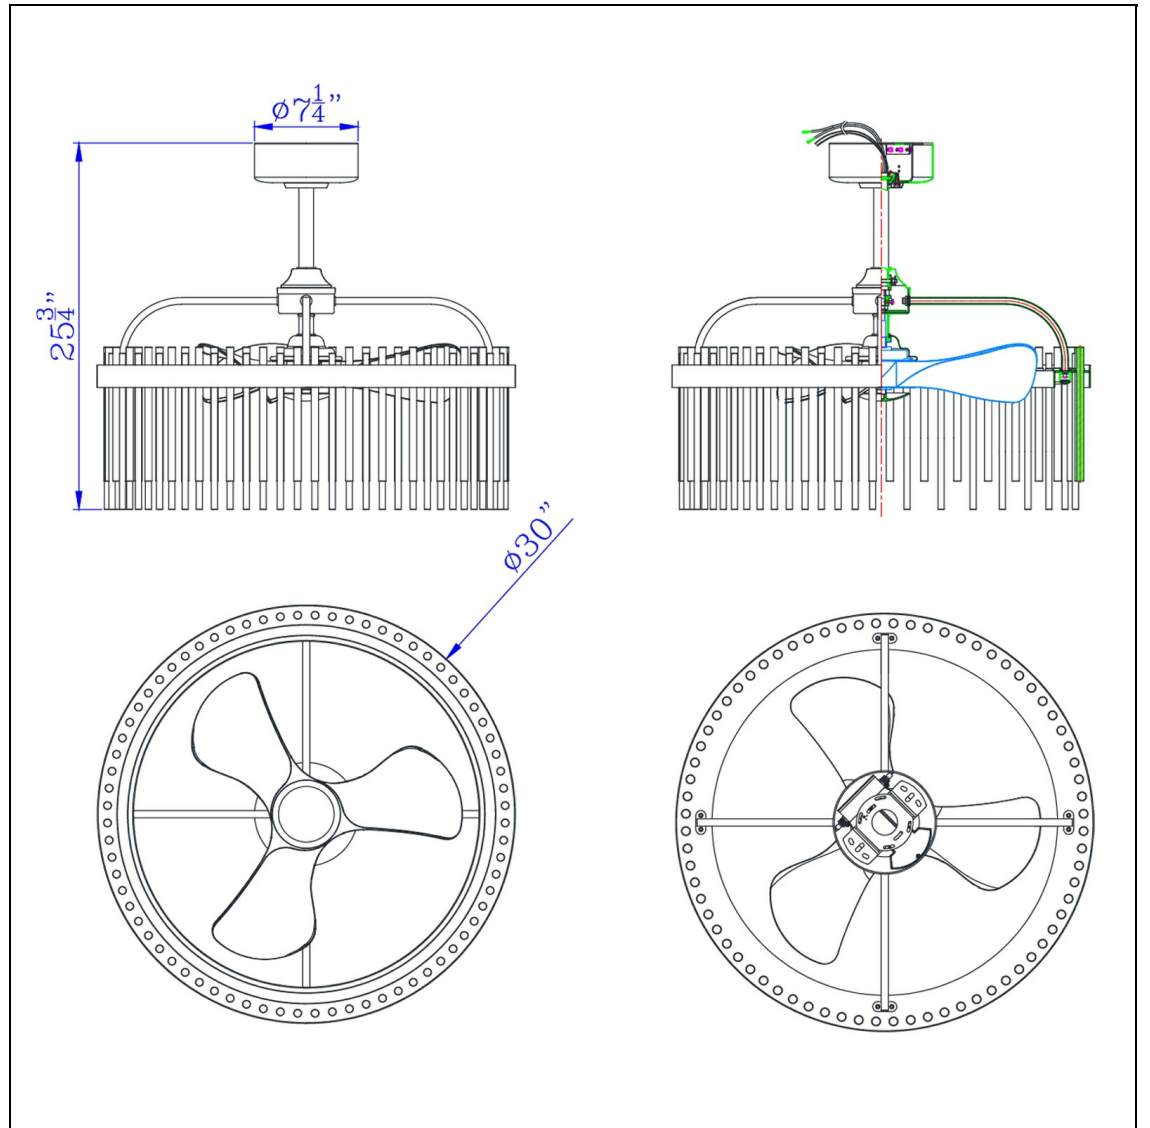

Product No. **CF-1007**

Description

Remote controlled dimmable 36W  
Integrated LED 6 speed Anzio Ultra Quiet  
Fan light with updraft and downdraft. Full  
spectrum color temperature (2700K to  
4000K). Five year warranty on the motor,  
ABS blades. Extension downrods can be  
purchased separat  
Durable Metal Construction with ABS Blades  
36 Watt Integrated Led Light Ring  
Ships in One Carton  
Hardwired Installation Required  
Remote Control Included  
30 Degree Blade Pitch, 22" Blade Span, 11"  
Blade Length and 7.5" Blade Width  
ETL Listed  
Medium Room Compatible (8x10 Feet), Air  
Flow Efficiency: 120 Cubic Ft/Min/Watt.  
Add modern statement piece to your ceiling  
with this drum style ceiling fan with icicle  
accents. It features an ultra quiet 6 speed  
motor and remote controlled led lights. ABS  
fan blades provide updraft and downdraft  
fan direction.

Technical Specifications

<b>UPC</b>	020193067284
<b>Wattage</b>	36W
<b>CRI</b>	85
<b>Lumen</b>	1100
<b>Switch Type</b>	DIMMER
<b>Bulb Base</b>	LED
<b>Number of Lights</b>	X
<b>Color</b>	Chrome

<b>Carton 1 Dimensions</b>	13.50 x 32.80 x 32.80
<b>Carton 2 Dimensions</b>	0.00 x 0.00 x 32.80
<b>Package Dimensions</b>	L: 32.80 W: 32.80 H: 13.50