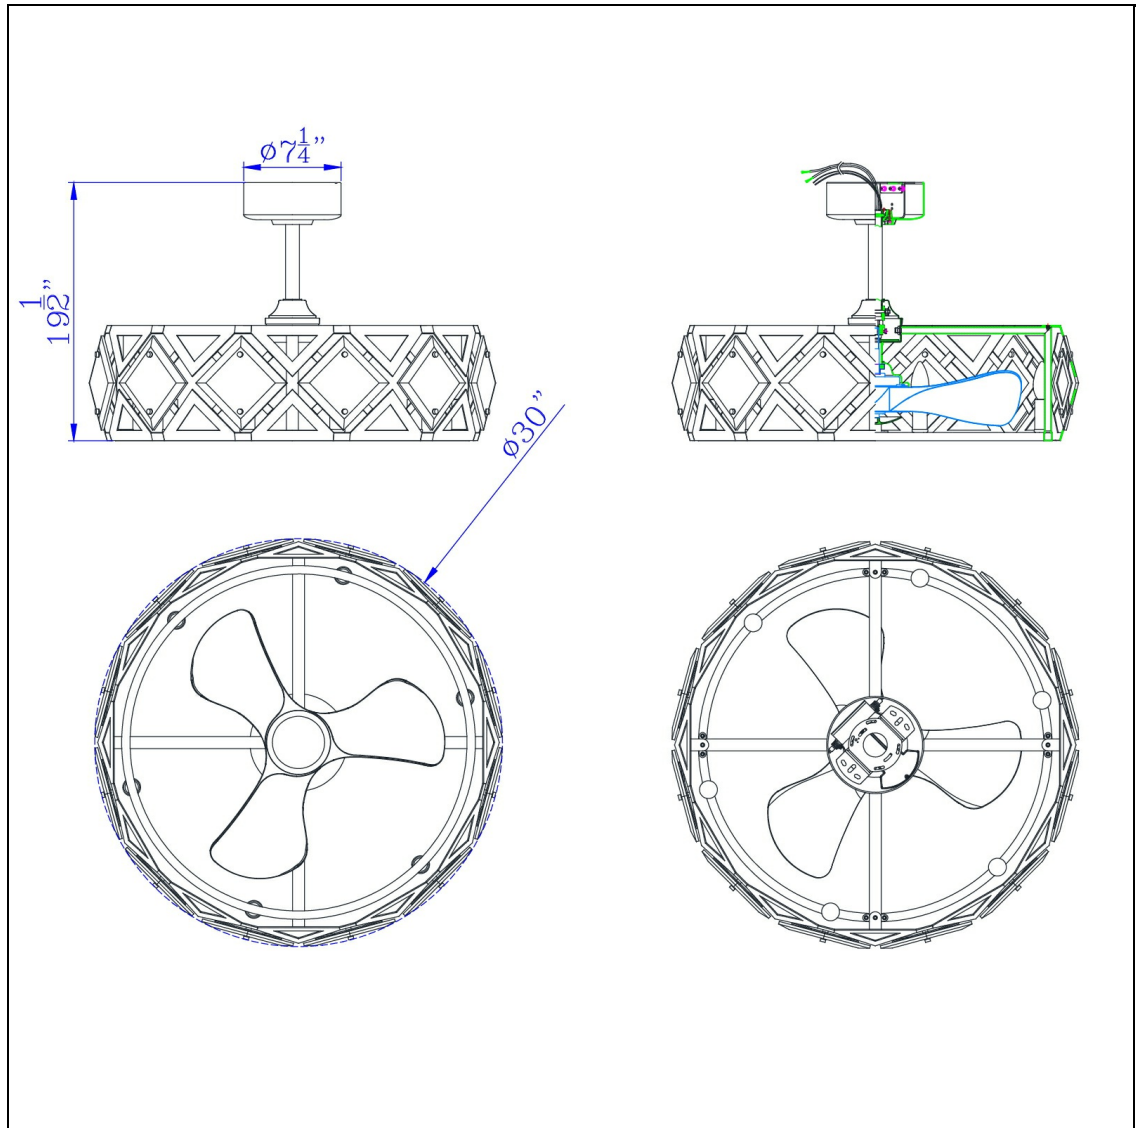

Product No. **CF-1008**

Description

Remote controlled dimmable 8W LED E12 x 6. 6 speed Bari Ultra Quiet Fan light with updraft and downdraft. Five year warranty on the motor, ABS blades. Extension downrods can be purchased separately  
Durable Metal Construction with ABS Blades  
Uses 6 LED 8 Watt Bulbs with E12 Base  
Ships in One Carton  
Hardwired Installation Required  
Remote Control Included  
30 Degree Blade Pitch, 22" Blade Span, 11" Blade Length and 7.5" Blade Width  
ETL Listed  
Medium Room Compatible (8x10 Feet), Air Flow Efficiency: 120 Cubic Ft/Min/Watt.  
Add a modern statement piece to your ceiling with this drum style ceiling fan with laser cut open pattern. It features an ultra quiet 6 speed motor and remote controlled led lights. ABS fan blades provide updraft and downdraft fan direction.

Technical Specifications

<b>UPC</b>	020193067284
<b>Wattage</b>	LED 8W X 6
<b>Lumen</b>	X
<b>Switch Type</b>	DIMMER
<b>Bulb Base</b>	E12
<b>Number of Lights</b>	6
<b>Color</b>	Chrome

<b>Carton 1 Dimensions</b>	14.80 x 34.00 x 34.00
<b>Carton 2 Dimensions</b>	0.00 x 0.00 x 34.00
<b>Package Dimensions</b>	L: 34.00 W: 34.00 H: 14.80