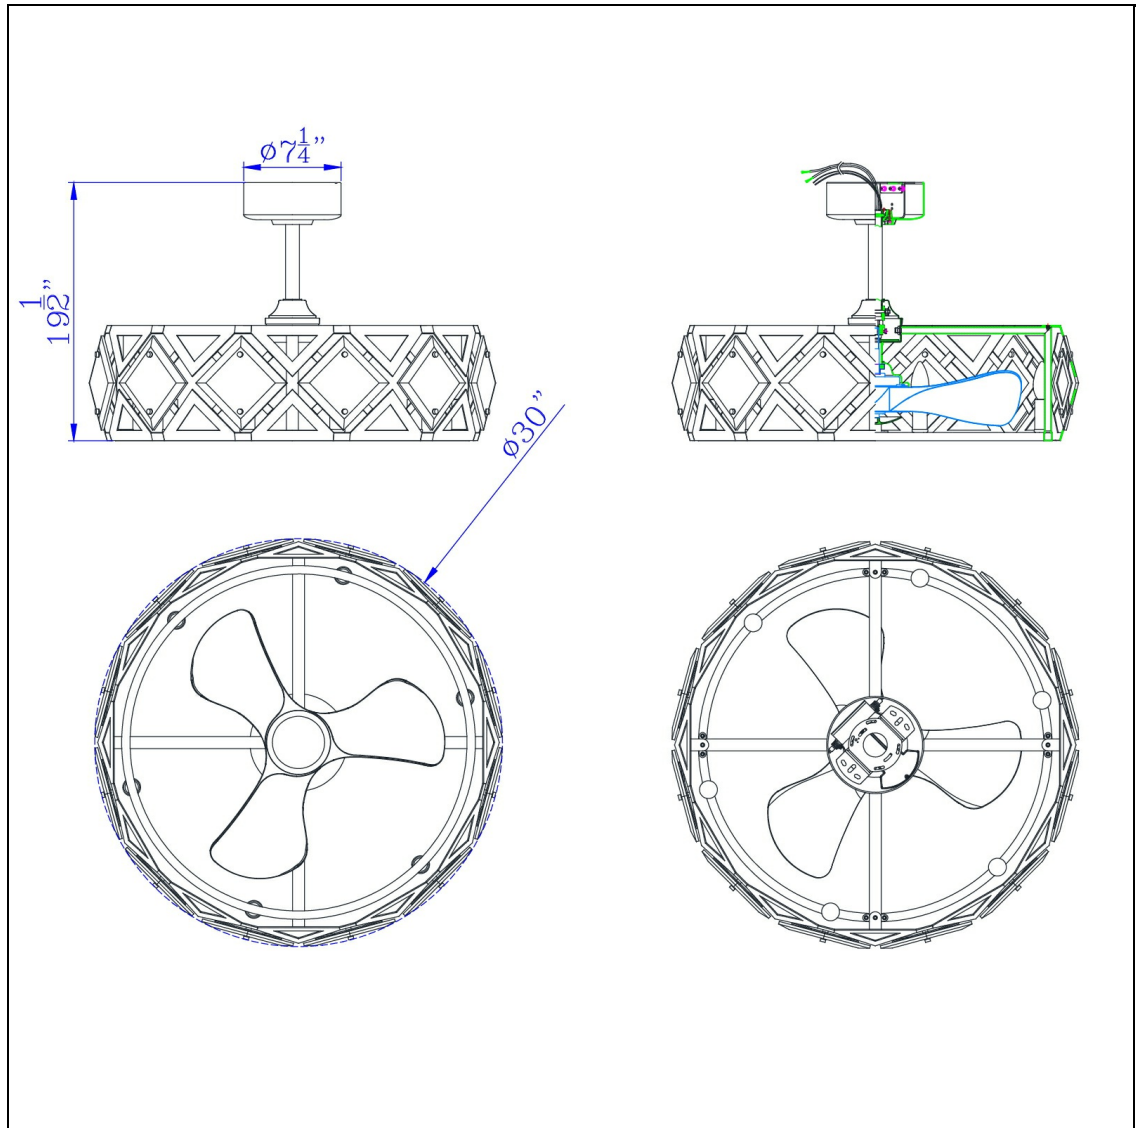

Product No. **CF-1008**

Description

Remote controlled dimmable 8W LED E12 x 6. 6 speed Bari Ultra Quiet Fan light with updraft and downdraft. Five year warranty on the motor, ABS blades. Extension downrods can be purchased separately
Durable Metal Construction with ABS Blades
Uses 6 LED 8 Watt Bulbs with E12 Base
Ships in One Carton
Hardwired Installation Required
Remote Control Included
30 Degree Blade Pitch, 22" Blade Span, 11" Blade Length and 7.5" Blade Width
ETL Listed
Medium Room Compatible (8x10 Feet), Air Flow Efficiency: 120 Cubic Ft/Min/Watt.
Add a modern statement piece to your ceiling with this drum style ceiling fan with laser cut open pattern. It features an ultra quiet 6 speed motor and remote controlled led lights. ABS fan blades provide updraft and downdraft fan direction.

Technical Specifications

UPC	020193067284
Wattage	LED 8W X 6
Lumen	X
Switch Type	DIMMER
Bulb Base	E12
Number of Lights	6
Color	Chrome

Carton 1 Dimensions	14.80 x 34.00 x 34.00
Carton 2 Dimensions	0.00 x 0.00 x 34.00
Package Dimensions	L: 34.00 W: 34.00 H: 14.80