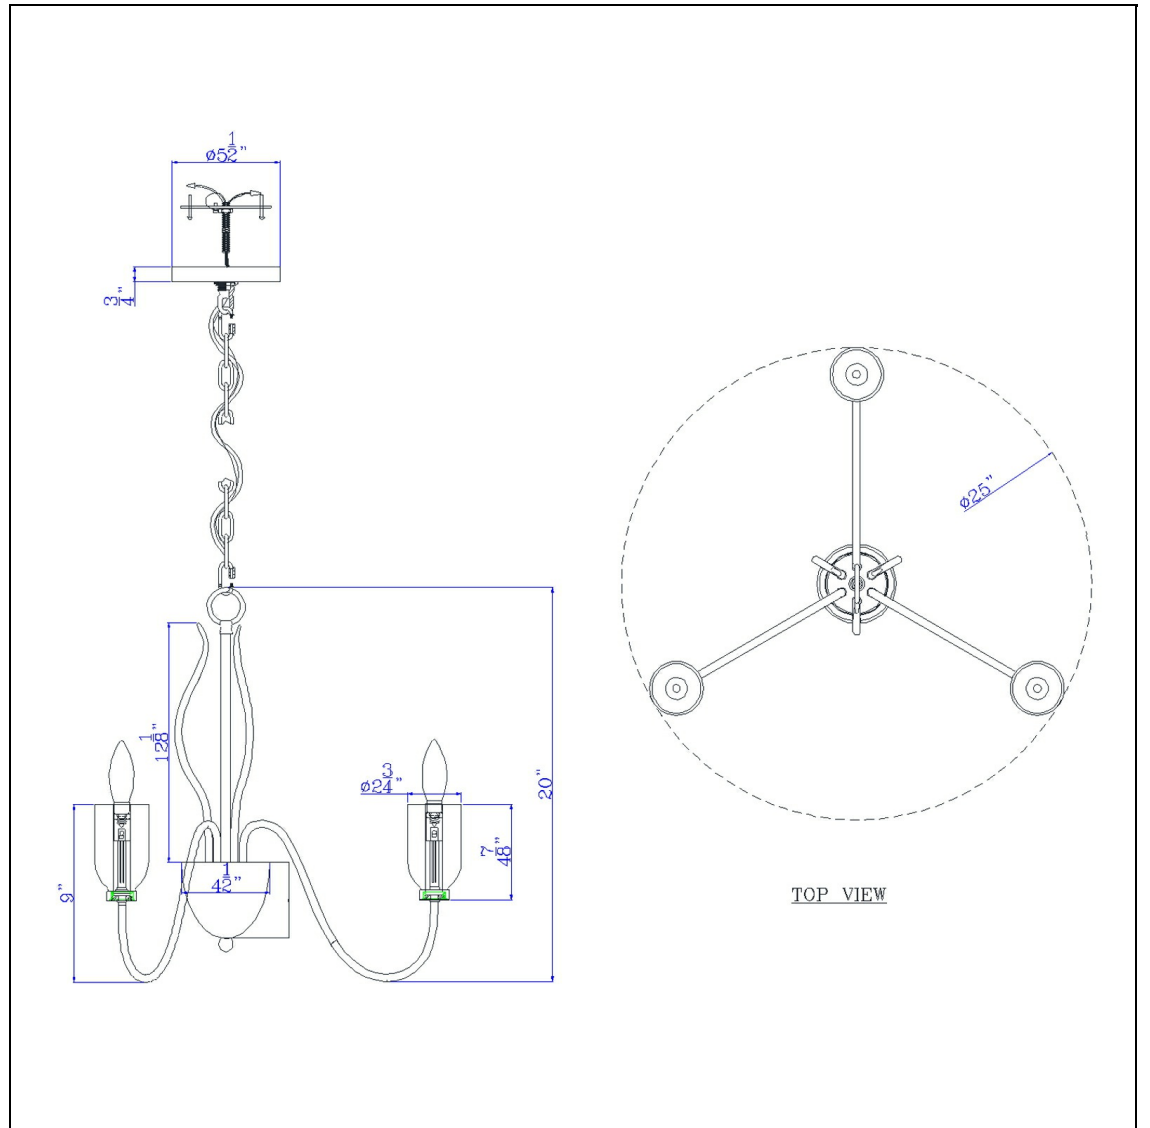

Product No. **FX-3818-3**

Description

60W x 3 Kalamaria metal chandelier with glass shade
Durable Metal Construction
Clear Glass Shades
Ships in One Carton
Hardwired Installation Required
Round Canopy Included
72" Chain
ETL Listed
Candelabra Style Chandelier
Glam up your home with this striking candelabra style metal chandelier. It features a classic upturned candelabra style fixture set in an antique brass finish and glass shades. This elegant design ships complete with matching canopy and chain.

Technical Specifications

UPC	020193067284
Wattage	60W X 3
Lumen	X
Switch Type	X
Bulb Base	E12
Number of Lights	3
Color	Antique Brass

Shade Top1	2.75
Shade Side	4.88
Carton 1 Dimensions	8.00 x 15.50 x 26.50
Carton 2 Dimensions	0.00 x 0.00 x 26.50
Package Dimensions	L: 26.50 W: 15.50 H: 8.00