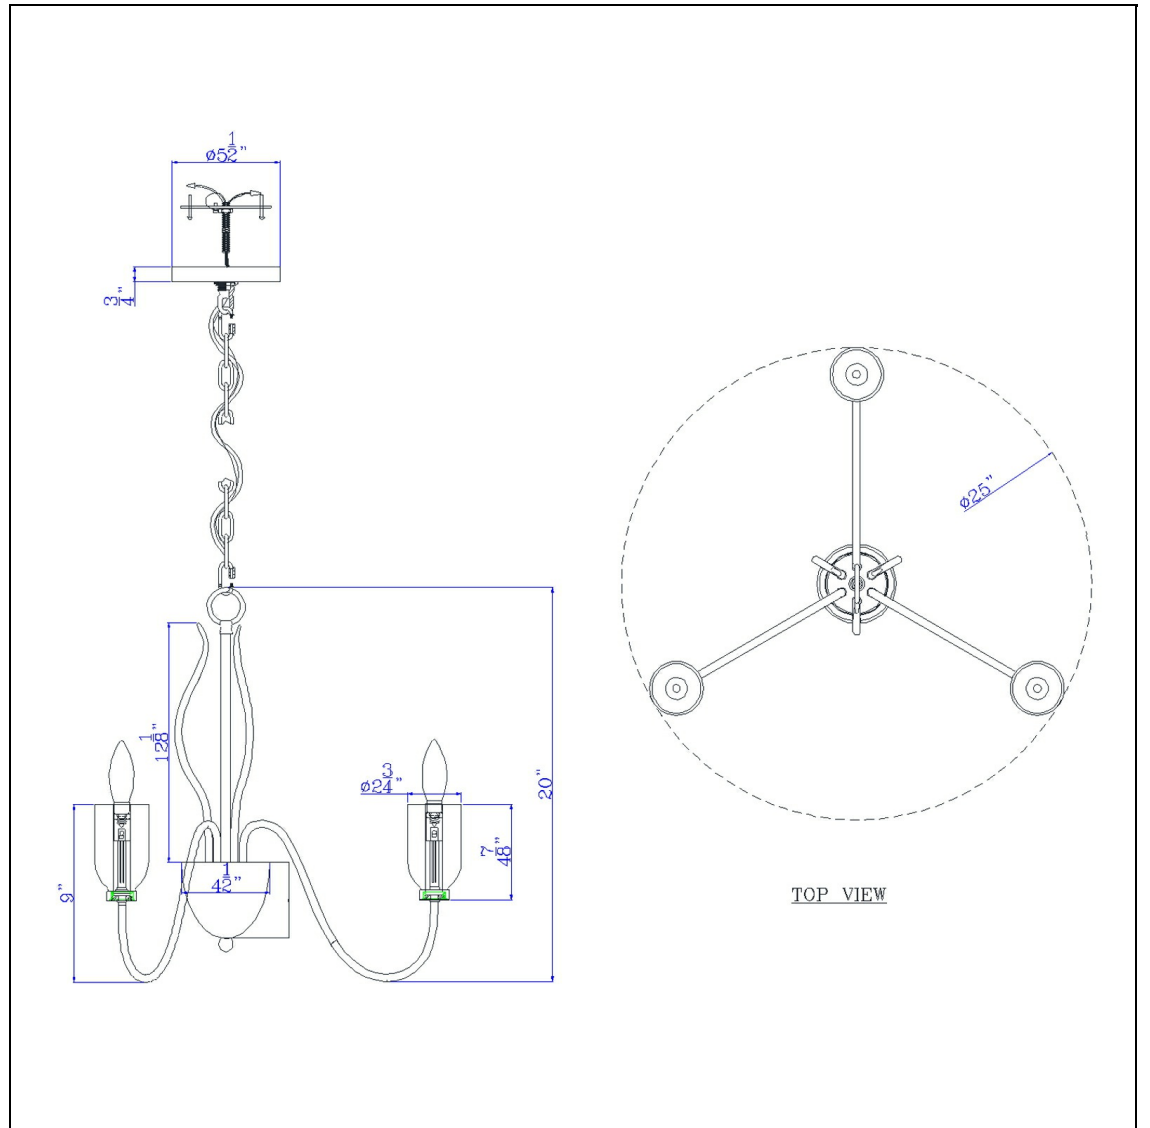

Product No. **FX-3818-3**

Description

60W x 3 Kalamaria metal chandelier with glass shade  
Durable Metal Construction  
Clear Glass Shades  
Ships in One Carton  
Hardwired Installation Required  
Round Canopy Included  
72" Chain  
ETL Listed  
Candelabra Style Chandelier  
Glam up your home with this striking candelabra style metal chandelier. It features a classic upturned candelabra style fixture set in an antique brass finish and glass shades. This elegant design ships complete with matching canopy and chain.

Technical Specifications

<b>UPC</b>	020193067284	<b>Shade Top1</b>	2.75
<b>Wattage</b>	60W X 3	<b>Shade Side</b>	4.88
<b>Lumen</b>	X	<b>Carton 1 Dimensions</b>	7.00 x 16.00 x 20.00
<b>Switch Type</b>	X	<b>Carton 2 Dimensions</b>	0.00 x 0.00 x 20.00
<b>Bulb Base</b>	E12	<b>Package Dimensions</b>	L: 20.00 W: 16.00 H: 7.00
<b>Number of Lights</b>	3		
<b>Color</b>	Antique Brass		