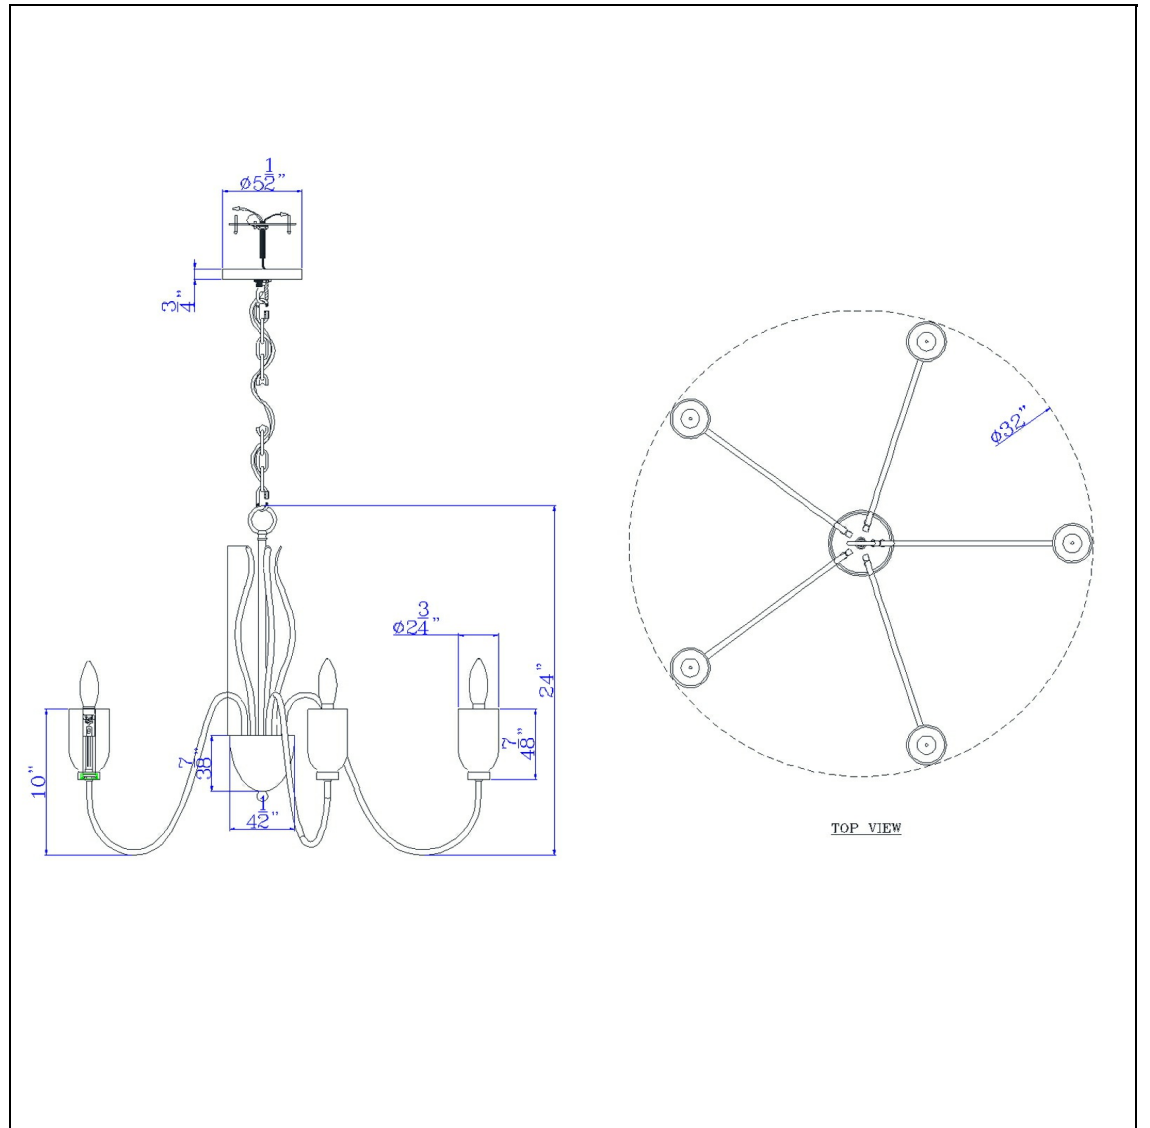

Product No. **FX-3818-5**

Description

60W x 5 Kalamaria metal chandelier with glass shade
Durable Metal Construction
Clear Glass Shades
Ships in One Carton
Hardwired Installation Required
Canopy Included
72" Chain
ETL Listed
Candelabra Style Chandelier
Glam up your home with this striking candelabra style metal chandelier. It features a classic upturned candelabra style fixture set in an antique brass finish and glass shades. This elegant design ships complete with matching canopy and chain.

Technical Specifications

UPC	020193067284
Wattage	60W X 5
Lumen	X
Switch Type	X
Bulb Base	E12
Number of Lights	5
Color	Antique Brass

Shade Top1	2.75
Shade Side	4.88
Carton 1 Dimensions	7.00 x 14.80 x 32.00
Carton 2 Dimensions	0.00 x 0.00 x 32.00
Package Dimensions	L: 32.00 W: 14.80 H: 7.00