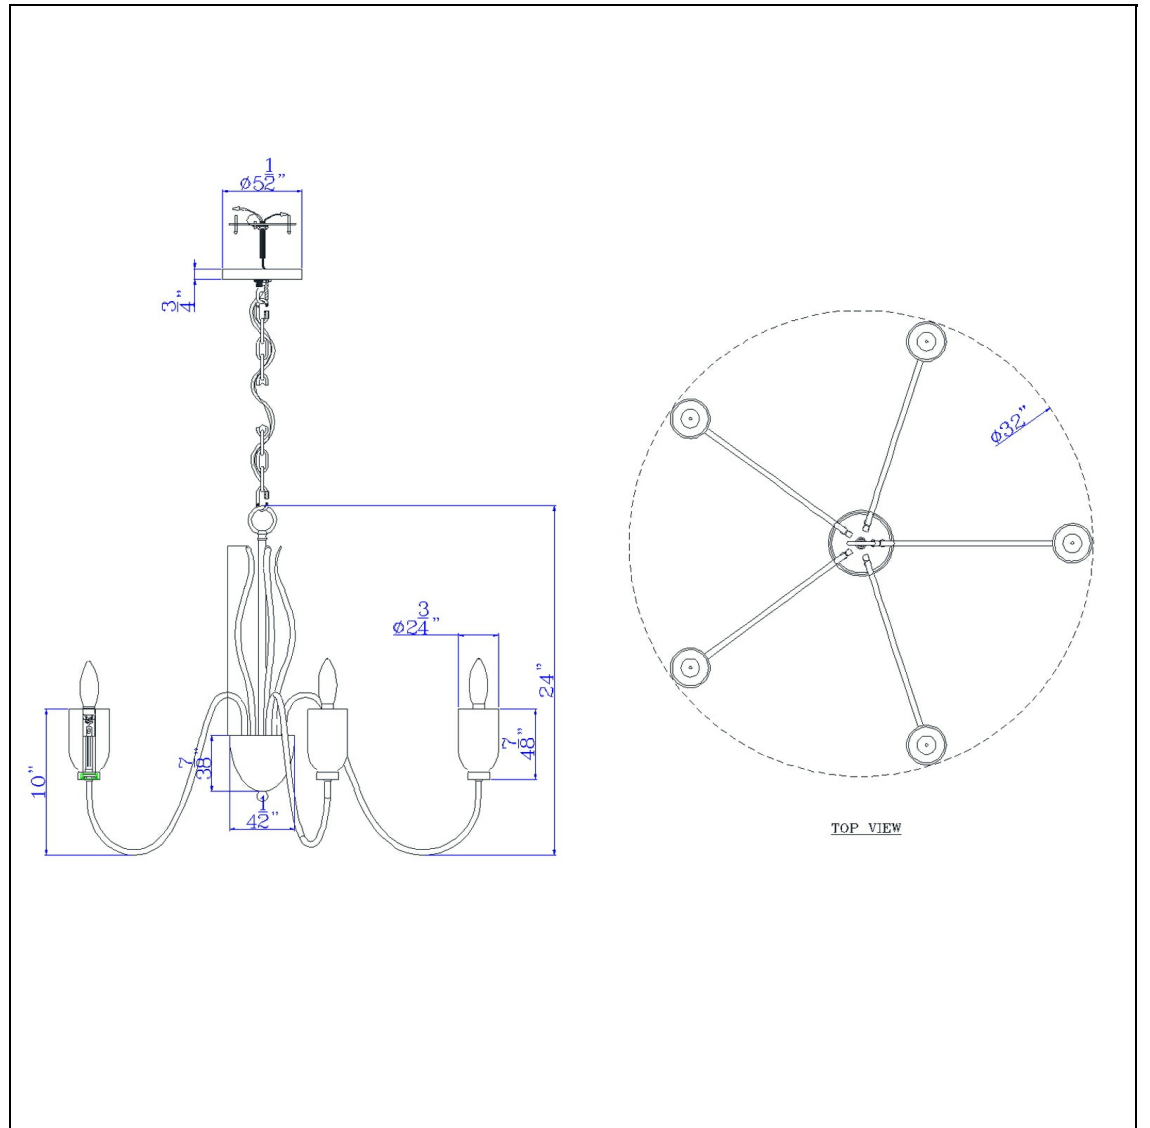

Product No. **FX-3818-5**

Description

60W x 5 Kalamaria metal chandelier with glass shade
Durable Metal Construction
Clear Glass Shades
Ships in One Carton
Hardwired Installation Required
Canopy Included
72" Chain
ETL Listed
Candelabra Style Chandelier
Glam up your home with this striking candelabra style metal chandelier. It features a classic upturned candelabra style fixture set in an antique brass finish and glass shades. This elegant design ships complete with matching canopy and chain.

Technical Specifications

UPC	020193067284
Wattage	60W X 5
Lumen	X
Switch Type	X
Bulb Base	E12
Number of Lights	5
Color	Antique Brass

Shade Top1	2.75
Shade Side	4.88
Carton 1 Dimensions	8.00 x 17.00 x 33.50
Carton 2 Dimensions	0.00 x 0.00 x 33.50
Package Dimensions	L: 33.50 W: 17.00 H: 8.00