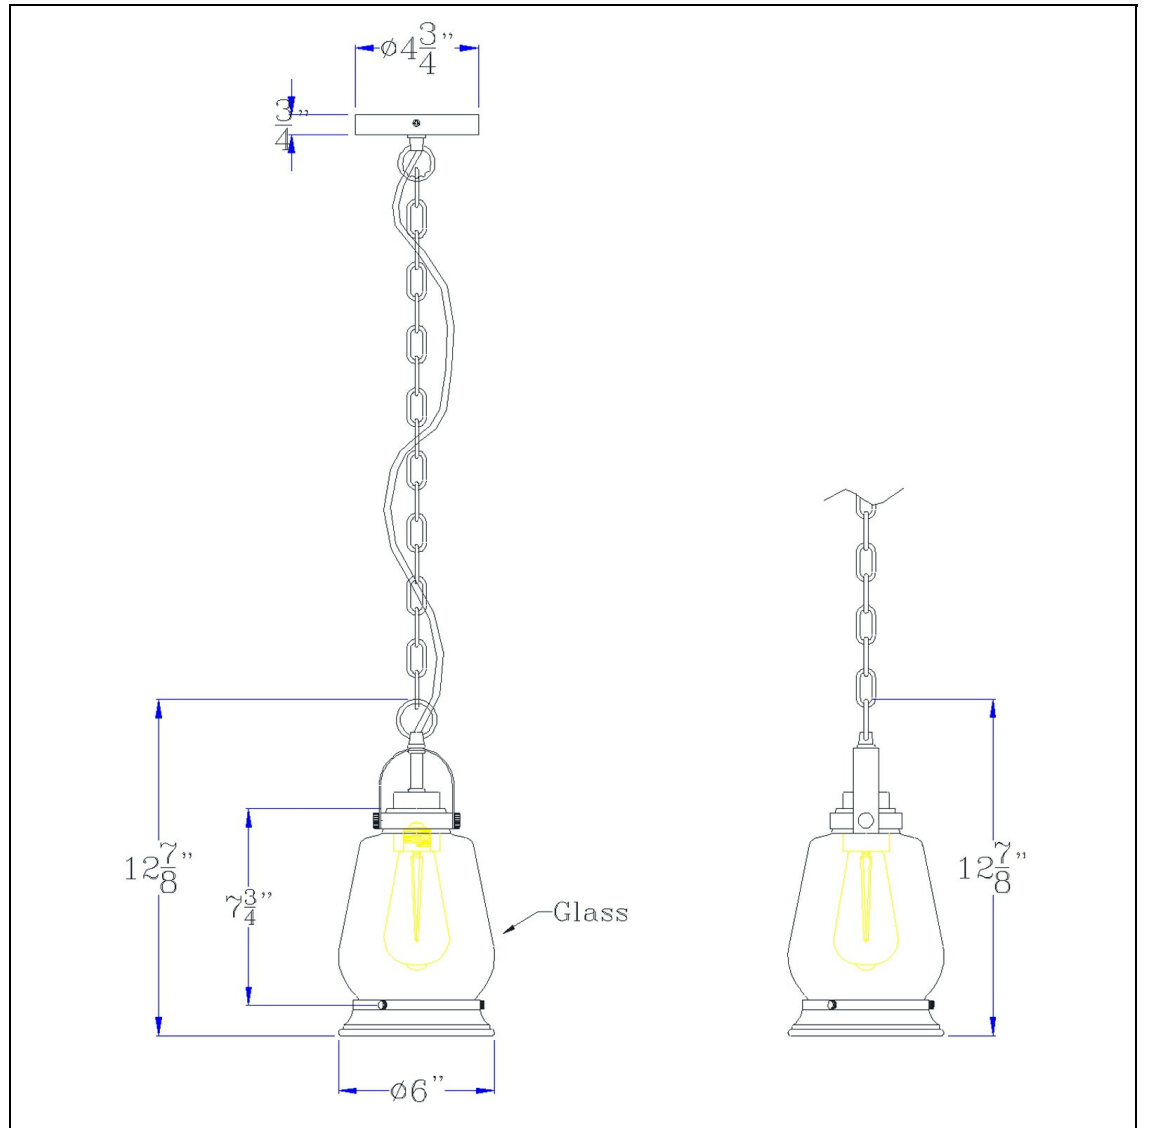

Product No. **FX-3824-1**

Description

60W Kavala metal pendant light with glass shade
Durable Metal Construction
Clear Glass Shades
Ships in One Carton
Hardwired Installation Required
Canopy Included
72" Chain
cUL Listed
This pendant is the perfect touch to any kitchen, living room or foyer. It features a sturdy black metal frame with roped accents and clear glass shades. It comes with six feet of chain and matching canopy to complete the look.

Technical Specifications

UPC	020193067284	Shade Top1	6.00
Wattage	60W	Shade Side	7.25
Lumen	X	Carton 1 Dimensions	9.00 x 8.80 x 18.30
Switch Type	ON/OFF	Carton 2 Dimensions	0.00 x 0.00 x 18.30
Bulb Base	E26	Package Dimensions	L: 18.30 W: 8.80 H: 9.00
Number of Lights	1		
Color	Black/Antique Brass		