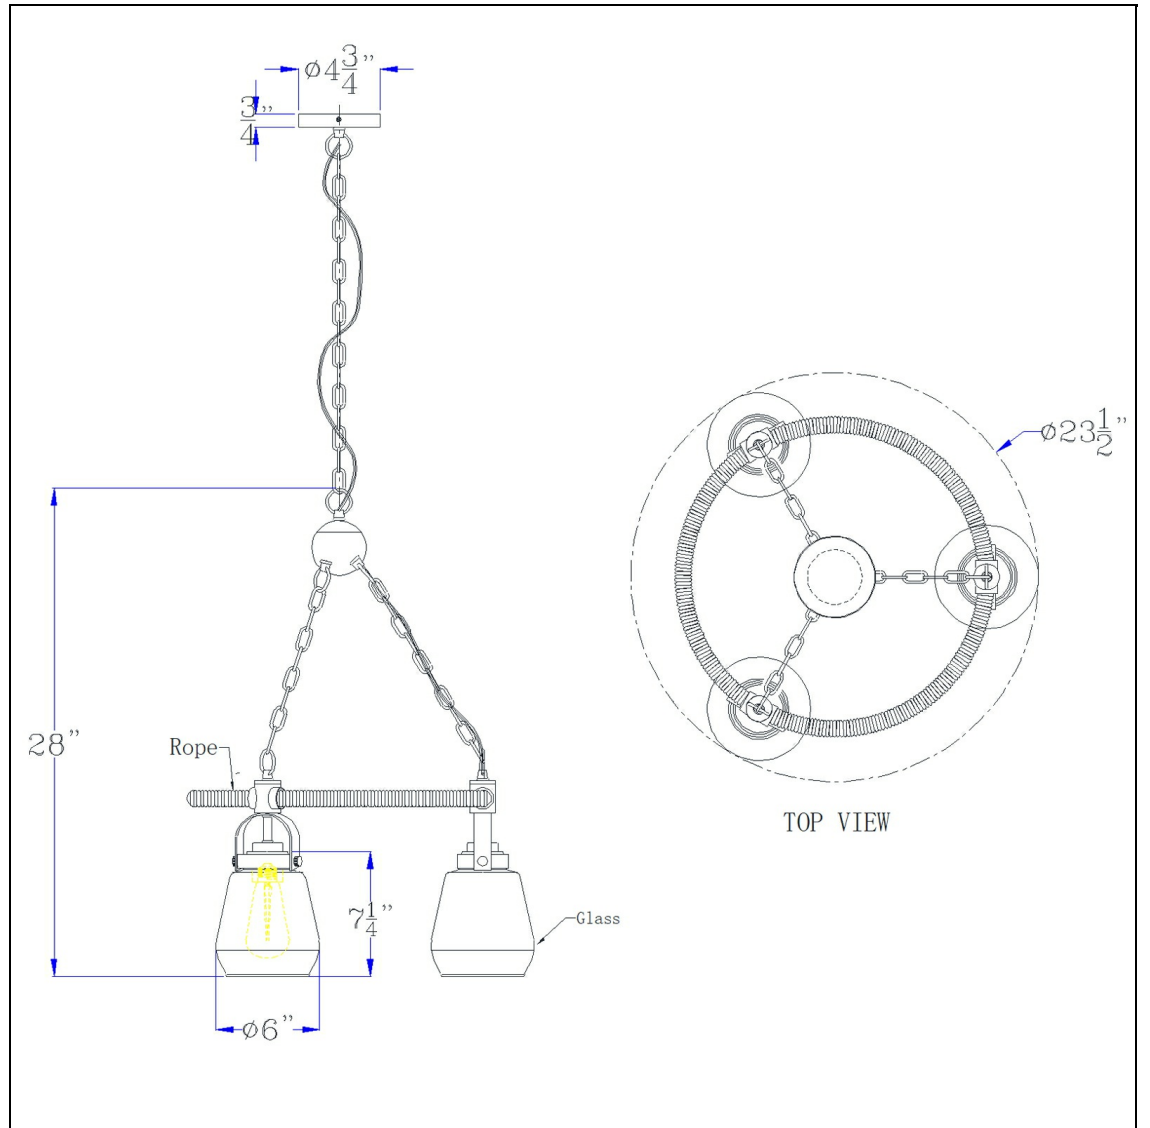

Product No. **FX-3824-3**

Description

60W x 3 Kavala metal chandelier with burlap accent and glass shades
Durable Metal Construction
Clear Glass Shades
Ships in One Carton
Hardwired Installation Required
Canopy Included
72" Chain
cUL Listed
This chandelier is the perfect touch to any kitchen, living room or foyer. It features a sturdy black metal frame with roped accents and clear glass shades. It comes with six feet of chain and matching canopy to complete the look.

Technical Specifications

UPC	020193067284	Shade Top1	6.00
Wattage	60W X 3	Shade Side	8.25
Lumen	X	Carton 1 Dimensions	10.80 x 22.50 x 22.50
Switch Type	X	Carton 2 Dimensions	0.00 x 0.00 x 22.50
Bulb Base	E26	Package Dimensions	L: 22.50 W: 22.50 H: 10.80
Number of Lights	3		
Color	burlap/Antique Brass		